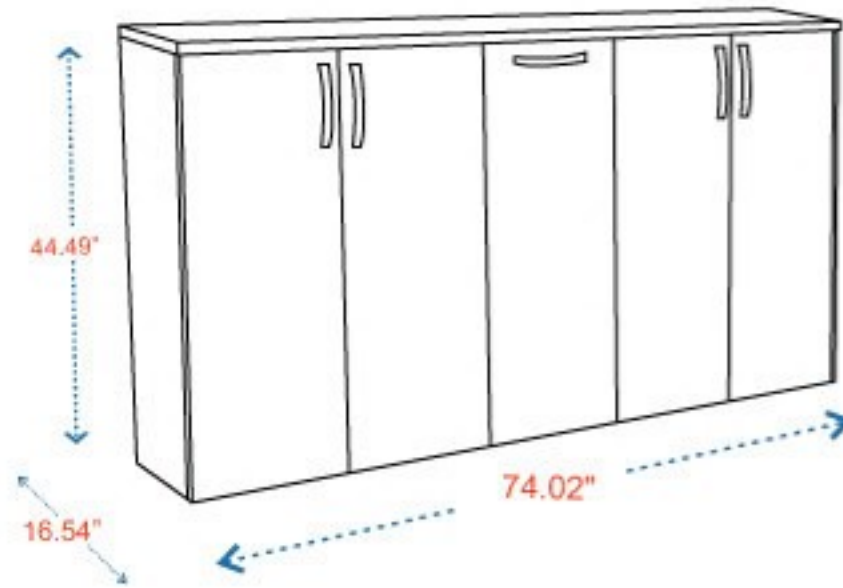

# ATLAS

OFFICE DESK 79"  
78.74"x64.96"x29.53"

COFFEE TABLE  
27.56"x19.69"x15.75"

HUTCH  
74.02"x16.54"x44.49"

HUTCH

OFFICE DESK

COFFEE TABLE