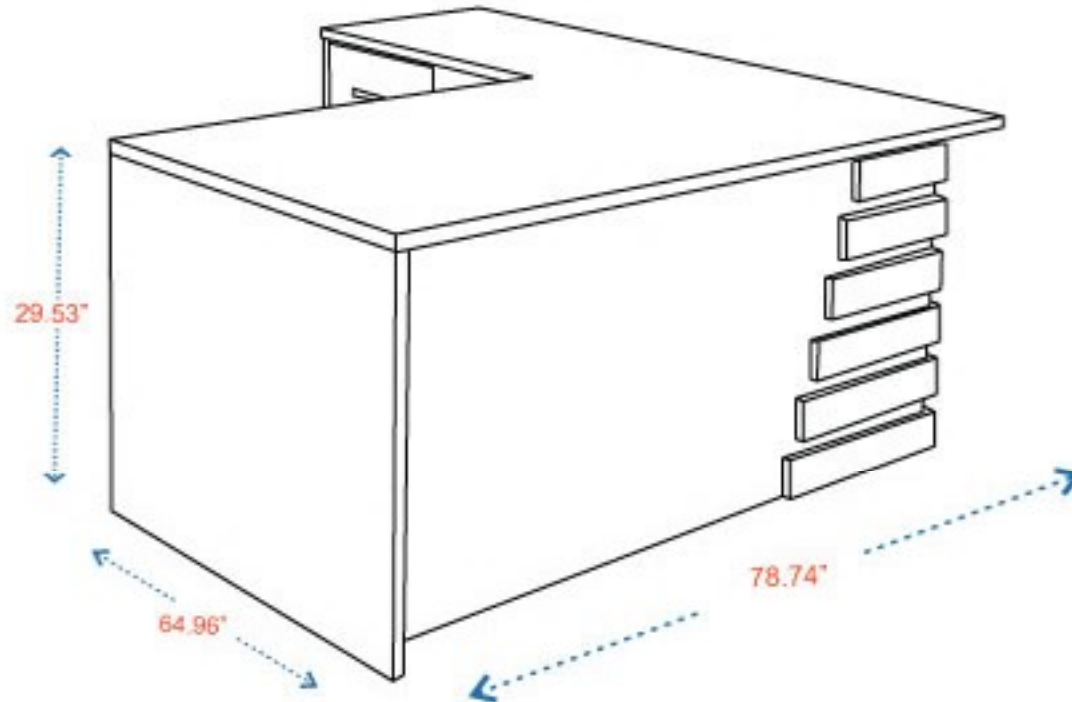

# ATLAS

OFFICE DESK 79"  
78.74"x64.96"x29.53"

COFFEE TABLE  
27.56"x19.69"x15.75"

HUTCH  
74.02"x16.54"x44.49"

HUTCH

OFFICE DESK

COFFEE TABLE