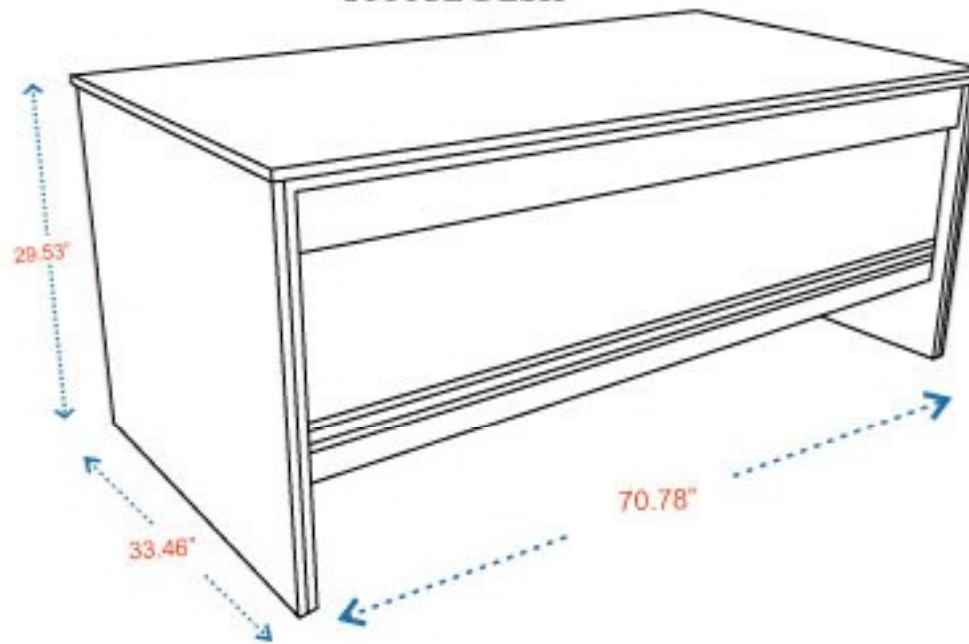

ARYA

OFFICE DESK 71"
70.87"x33.46"x29.53"

COFFEE TABLE
31.50"x19.69"x15.75"

CREDENZA
35.43"x17.72"x29.53"

LOW WALL CABINET
74.02"x15.75"x33.46"

LOW WALL CABINET

CREDENZA

OFFICE DESK

COFFEE TABLE