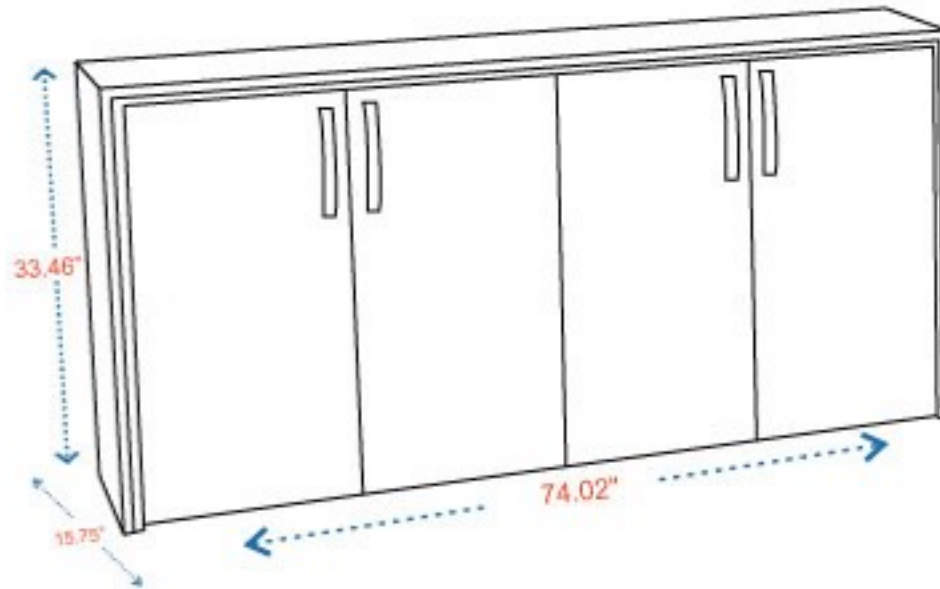

ARYA

OFFICE DESK 71"
70.87"x33.46"x29.53"

COFFEE TABLE
31.50"x19.69"x15.75"

CREDENZA
35.43"x17.72"x29.53"

LOW WALL CABINET
74.02"x15.75"x33.46"

LOW WALL CABINET

CREDENZA

OFFICE DESK