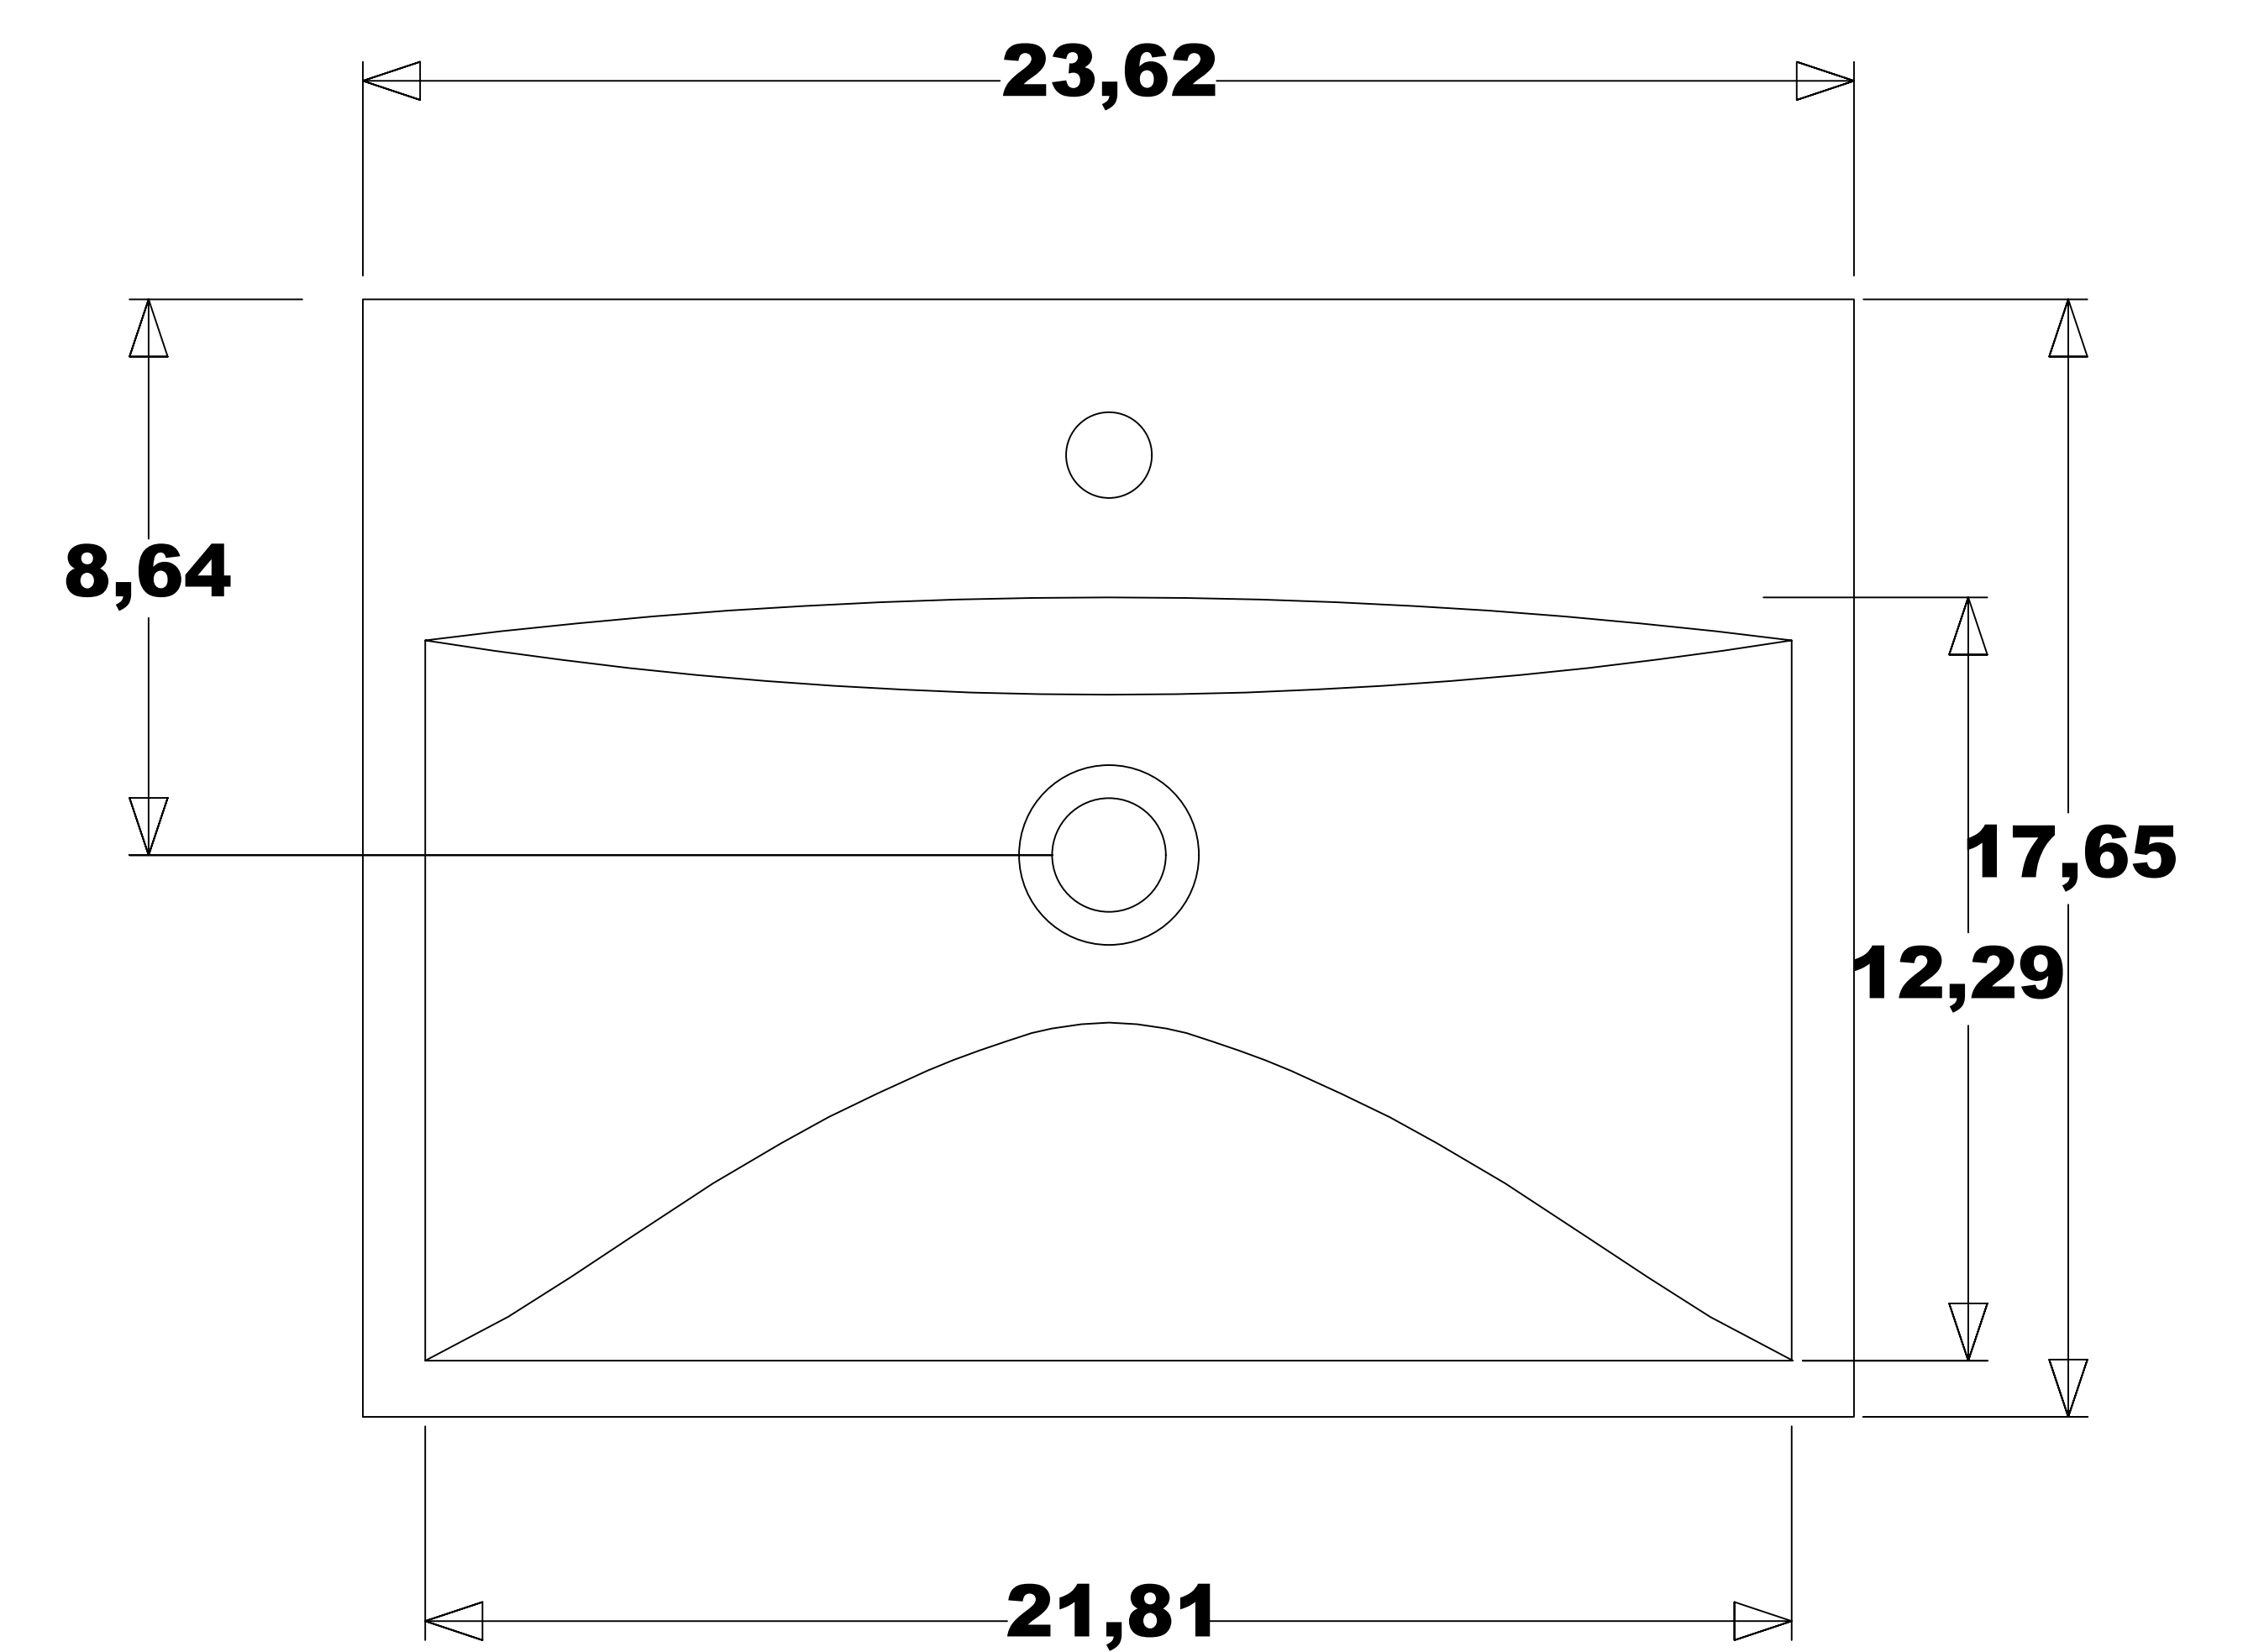

ASPE 24 "

CABINET
OVERALL DIMENSIONS
21,81" x 17,44" x 13,82"

ISOMETRIC VIEW

TOP VIEW

FRONT VIEW

BACK VIEW