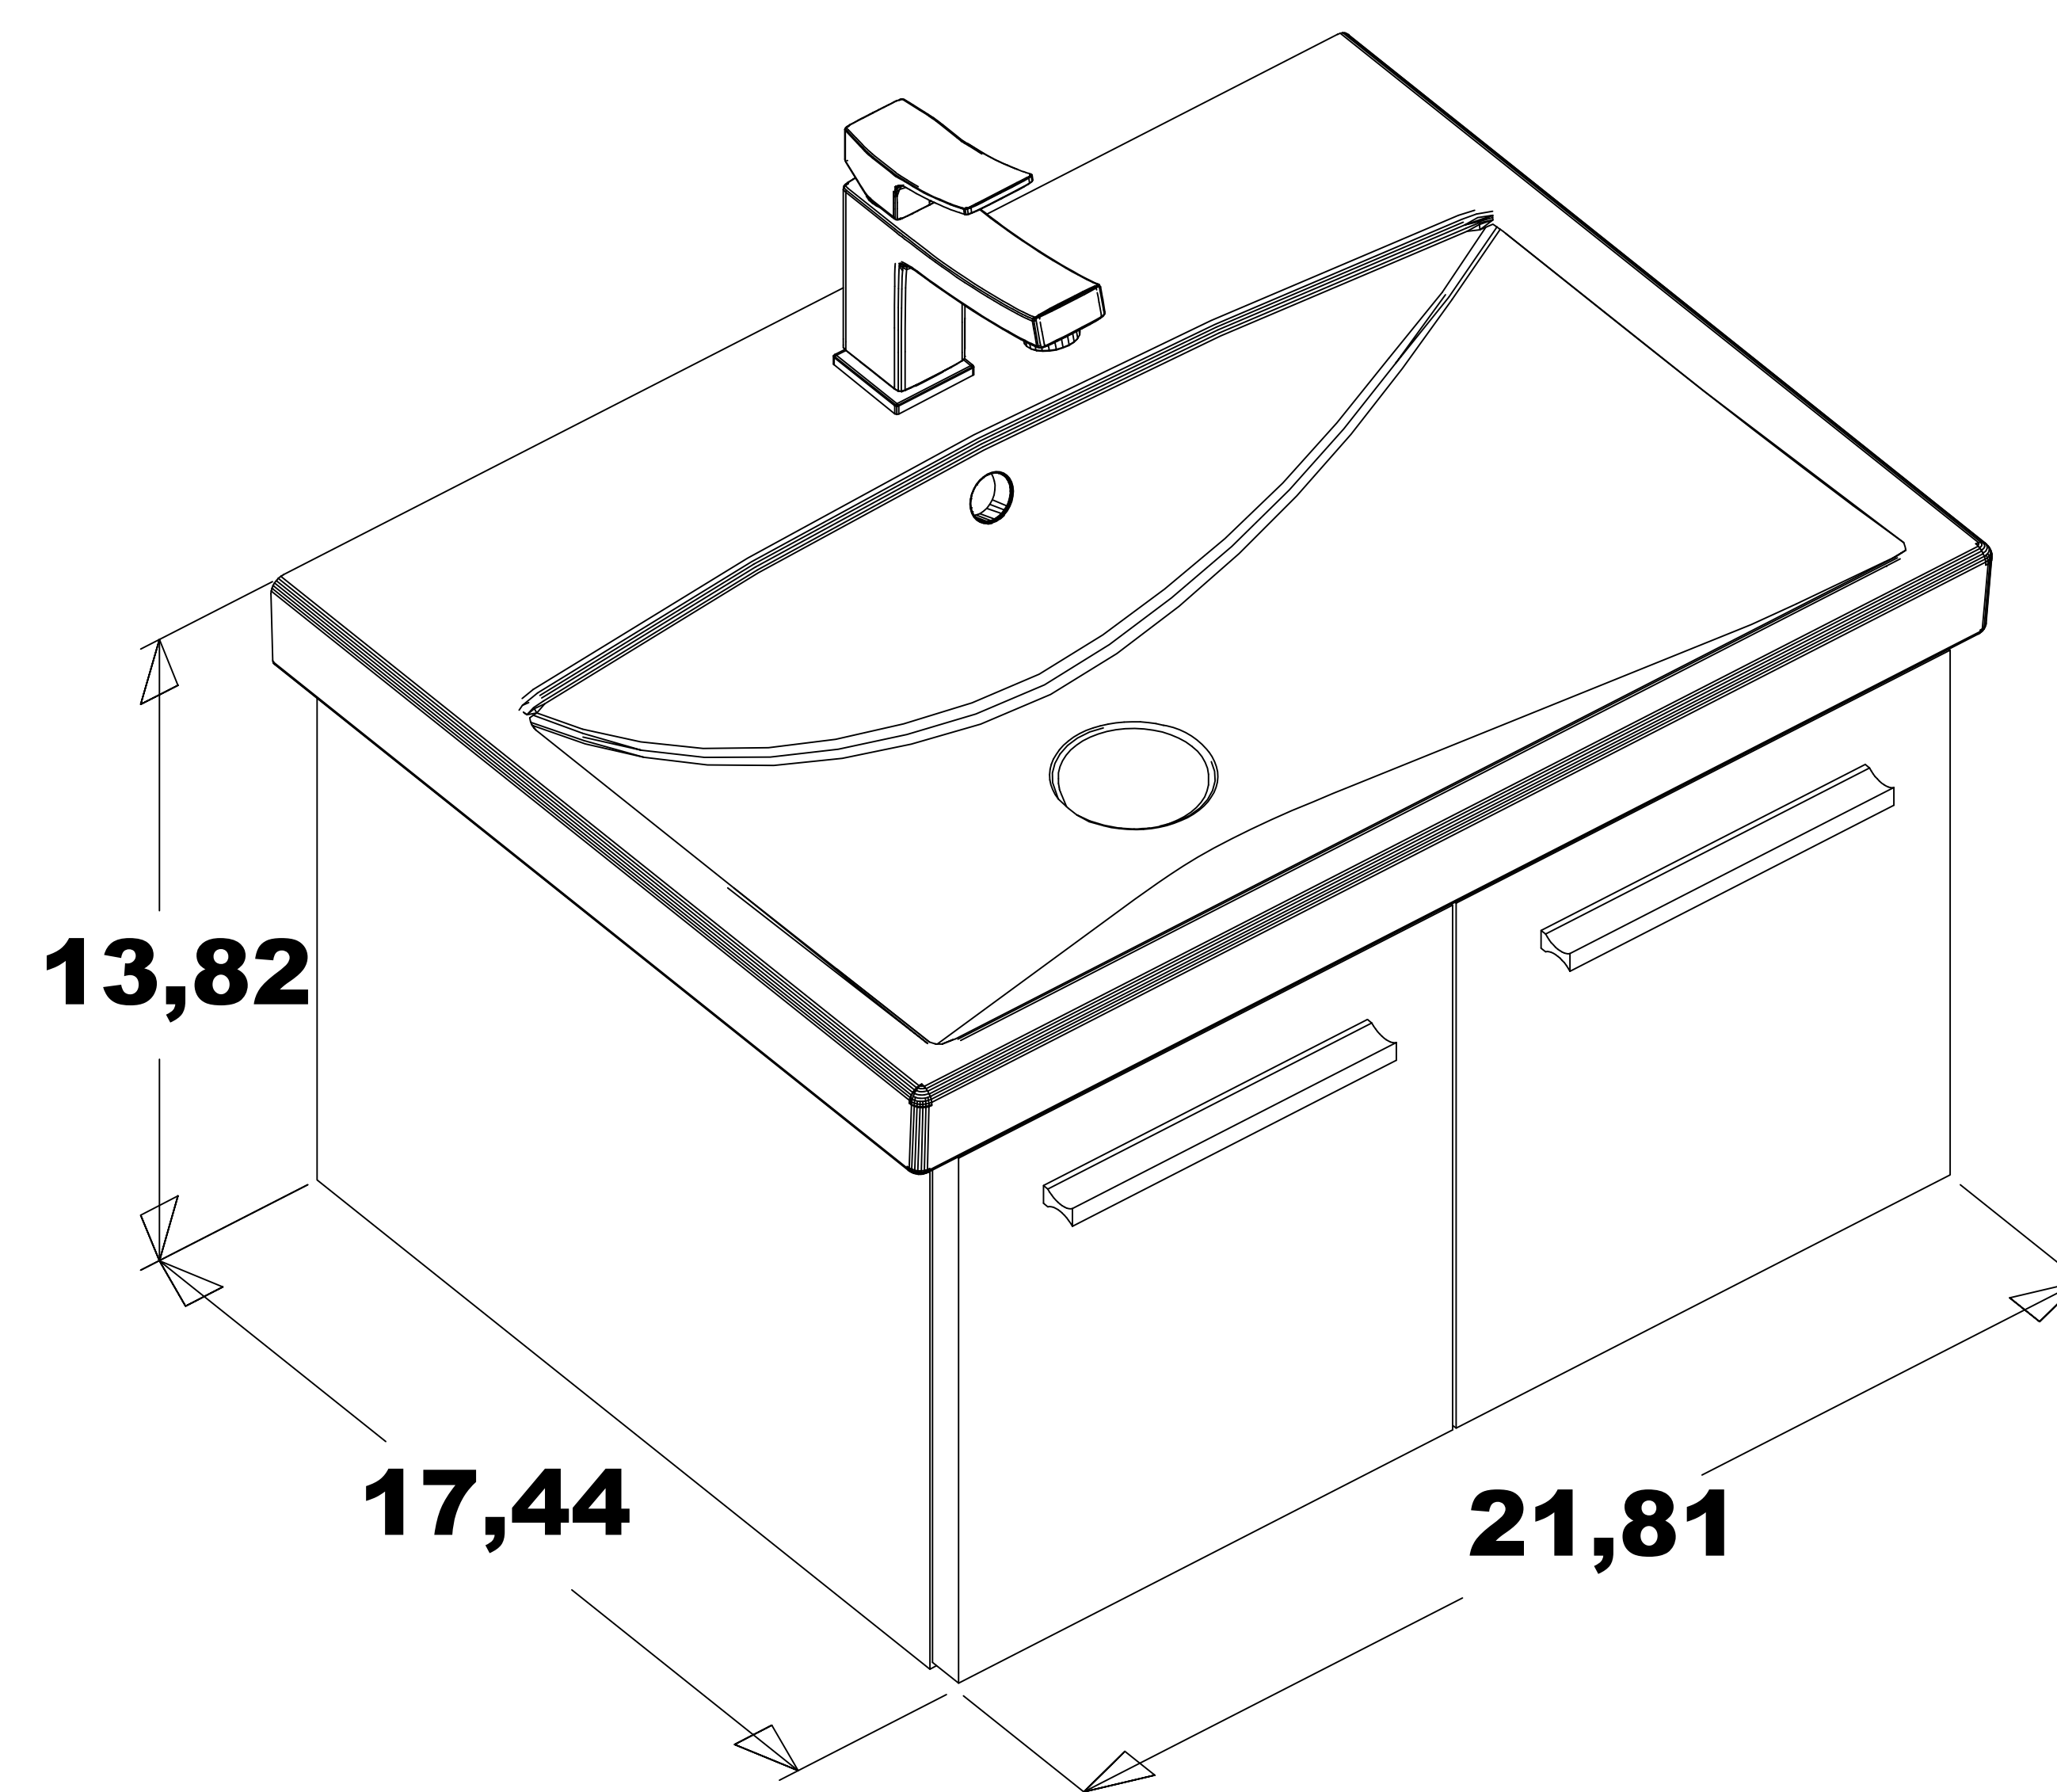

ASPE 24 "

CABINET
OVERALL DIMENSIONS
21,81" x 17,44" x 13,82"

ISOMETRIC VIEW

TOP VIEW

FRONT VIEW

BACK VIEW