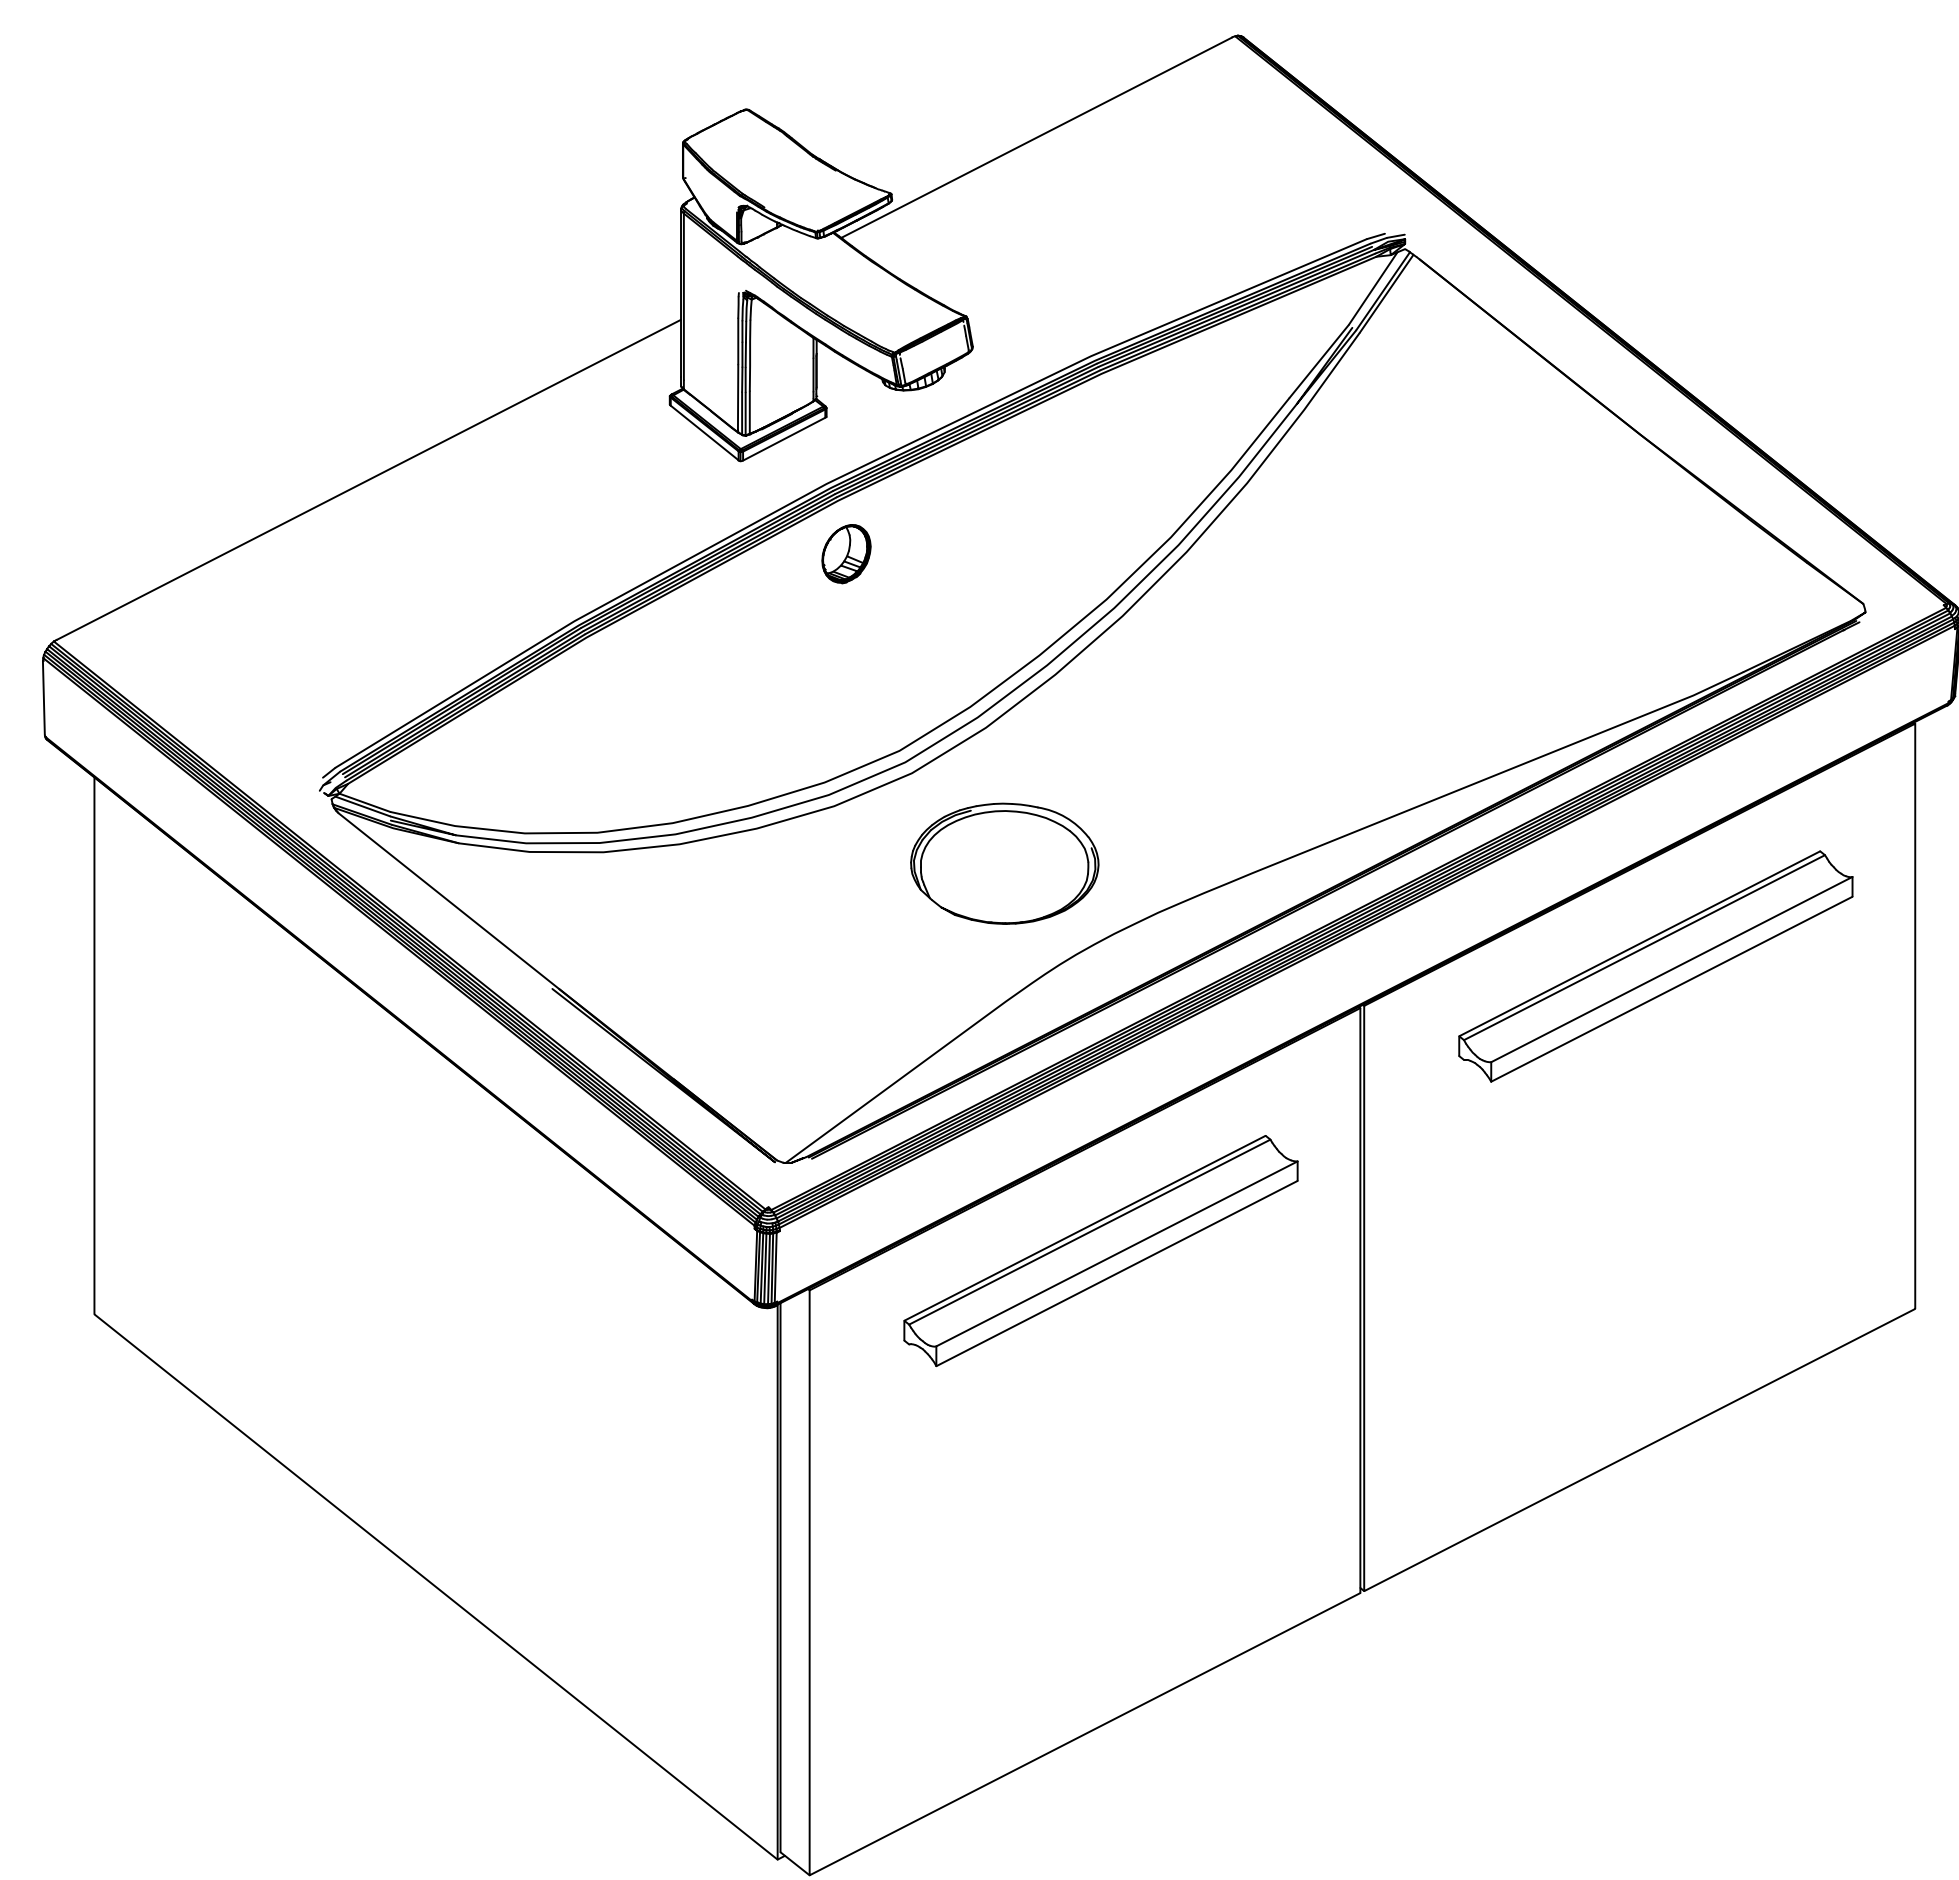

ASPE 24 "

CABINET
OVERALL DIMENSIONS
21,81" x 17,44" x 13,82"

ISOMETRIC VIEW

TOP VIEW

FRONT VIEW

BACK VIEW