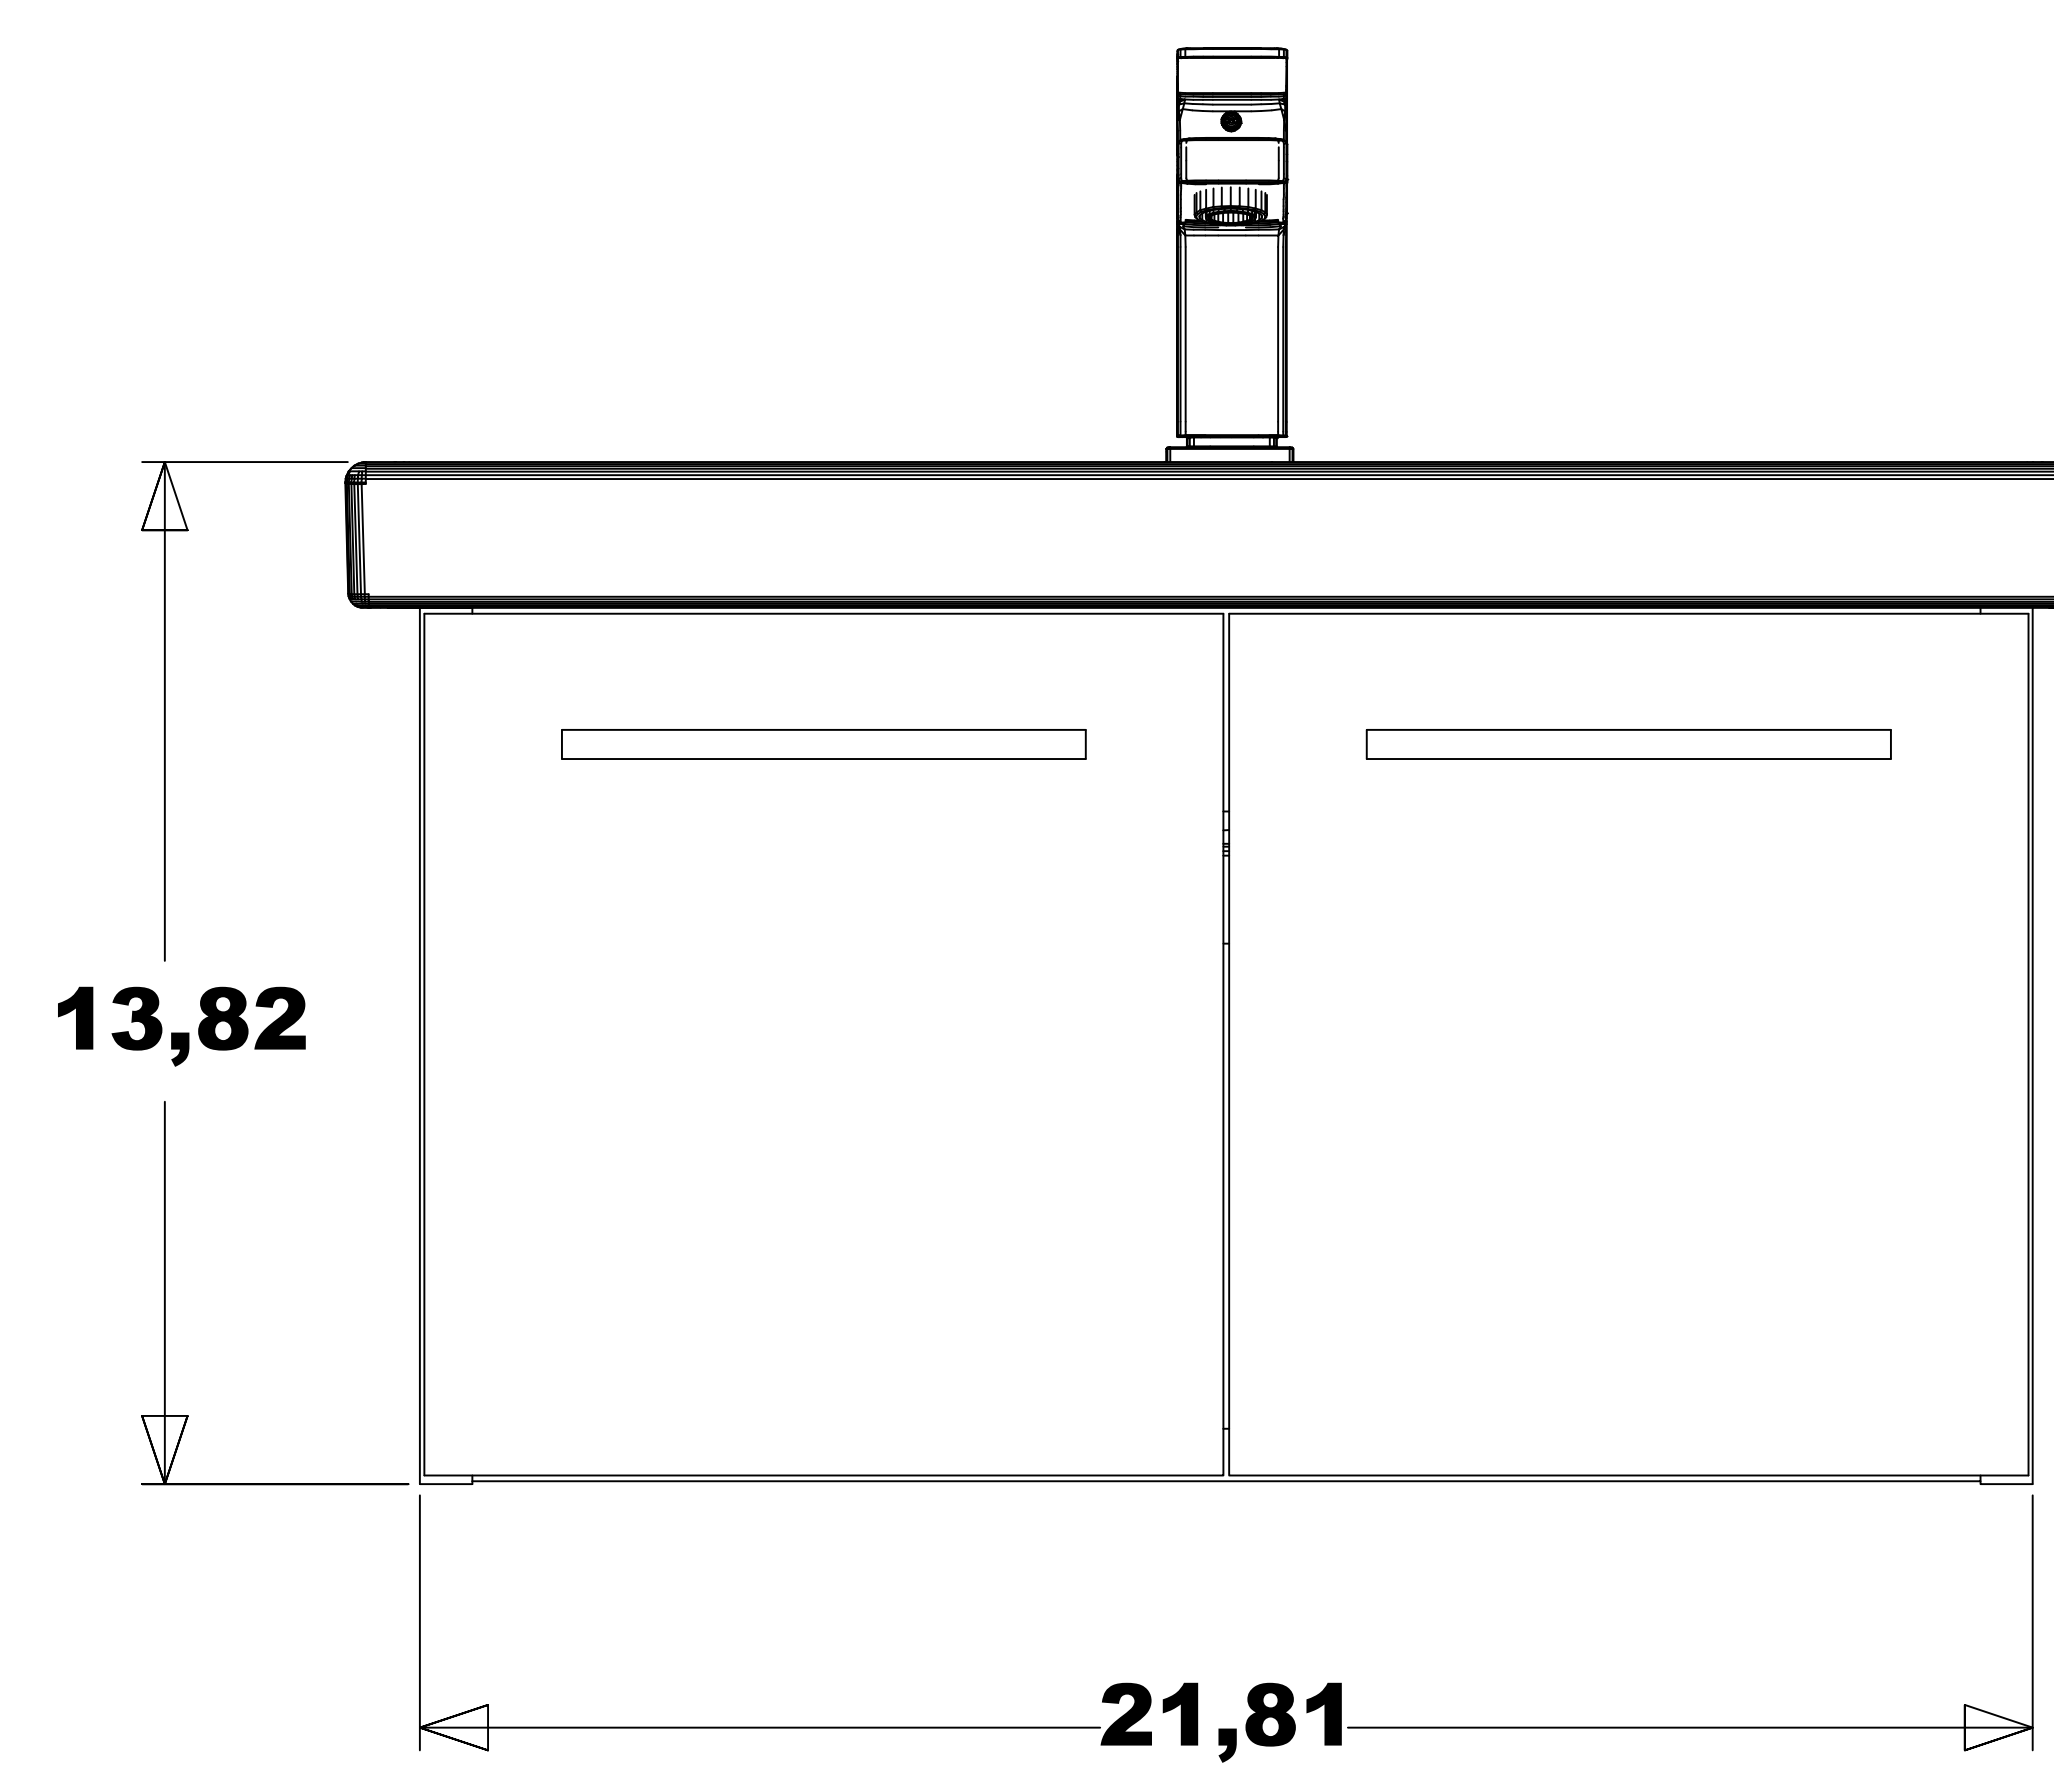

ASPE 24 "

CABINET
OVERALL DIMENSIONS
21,81" x 17,44" x 13,82"

ISOMETRIC VIEW

TOP VIEW

FRONT VIEW

BACK VIEW