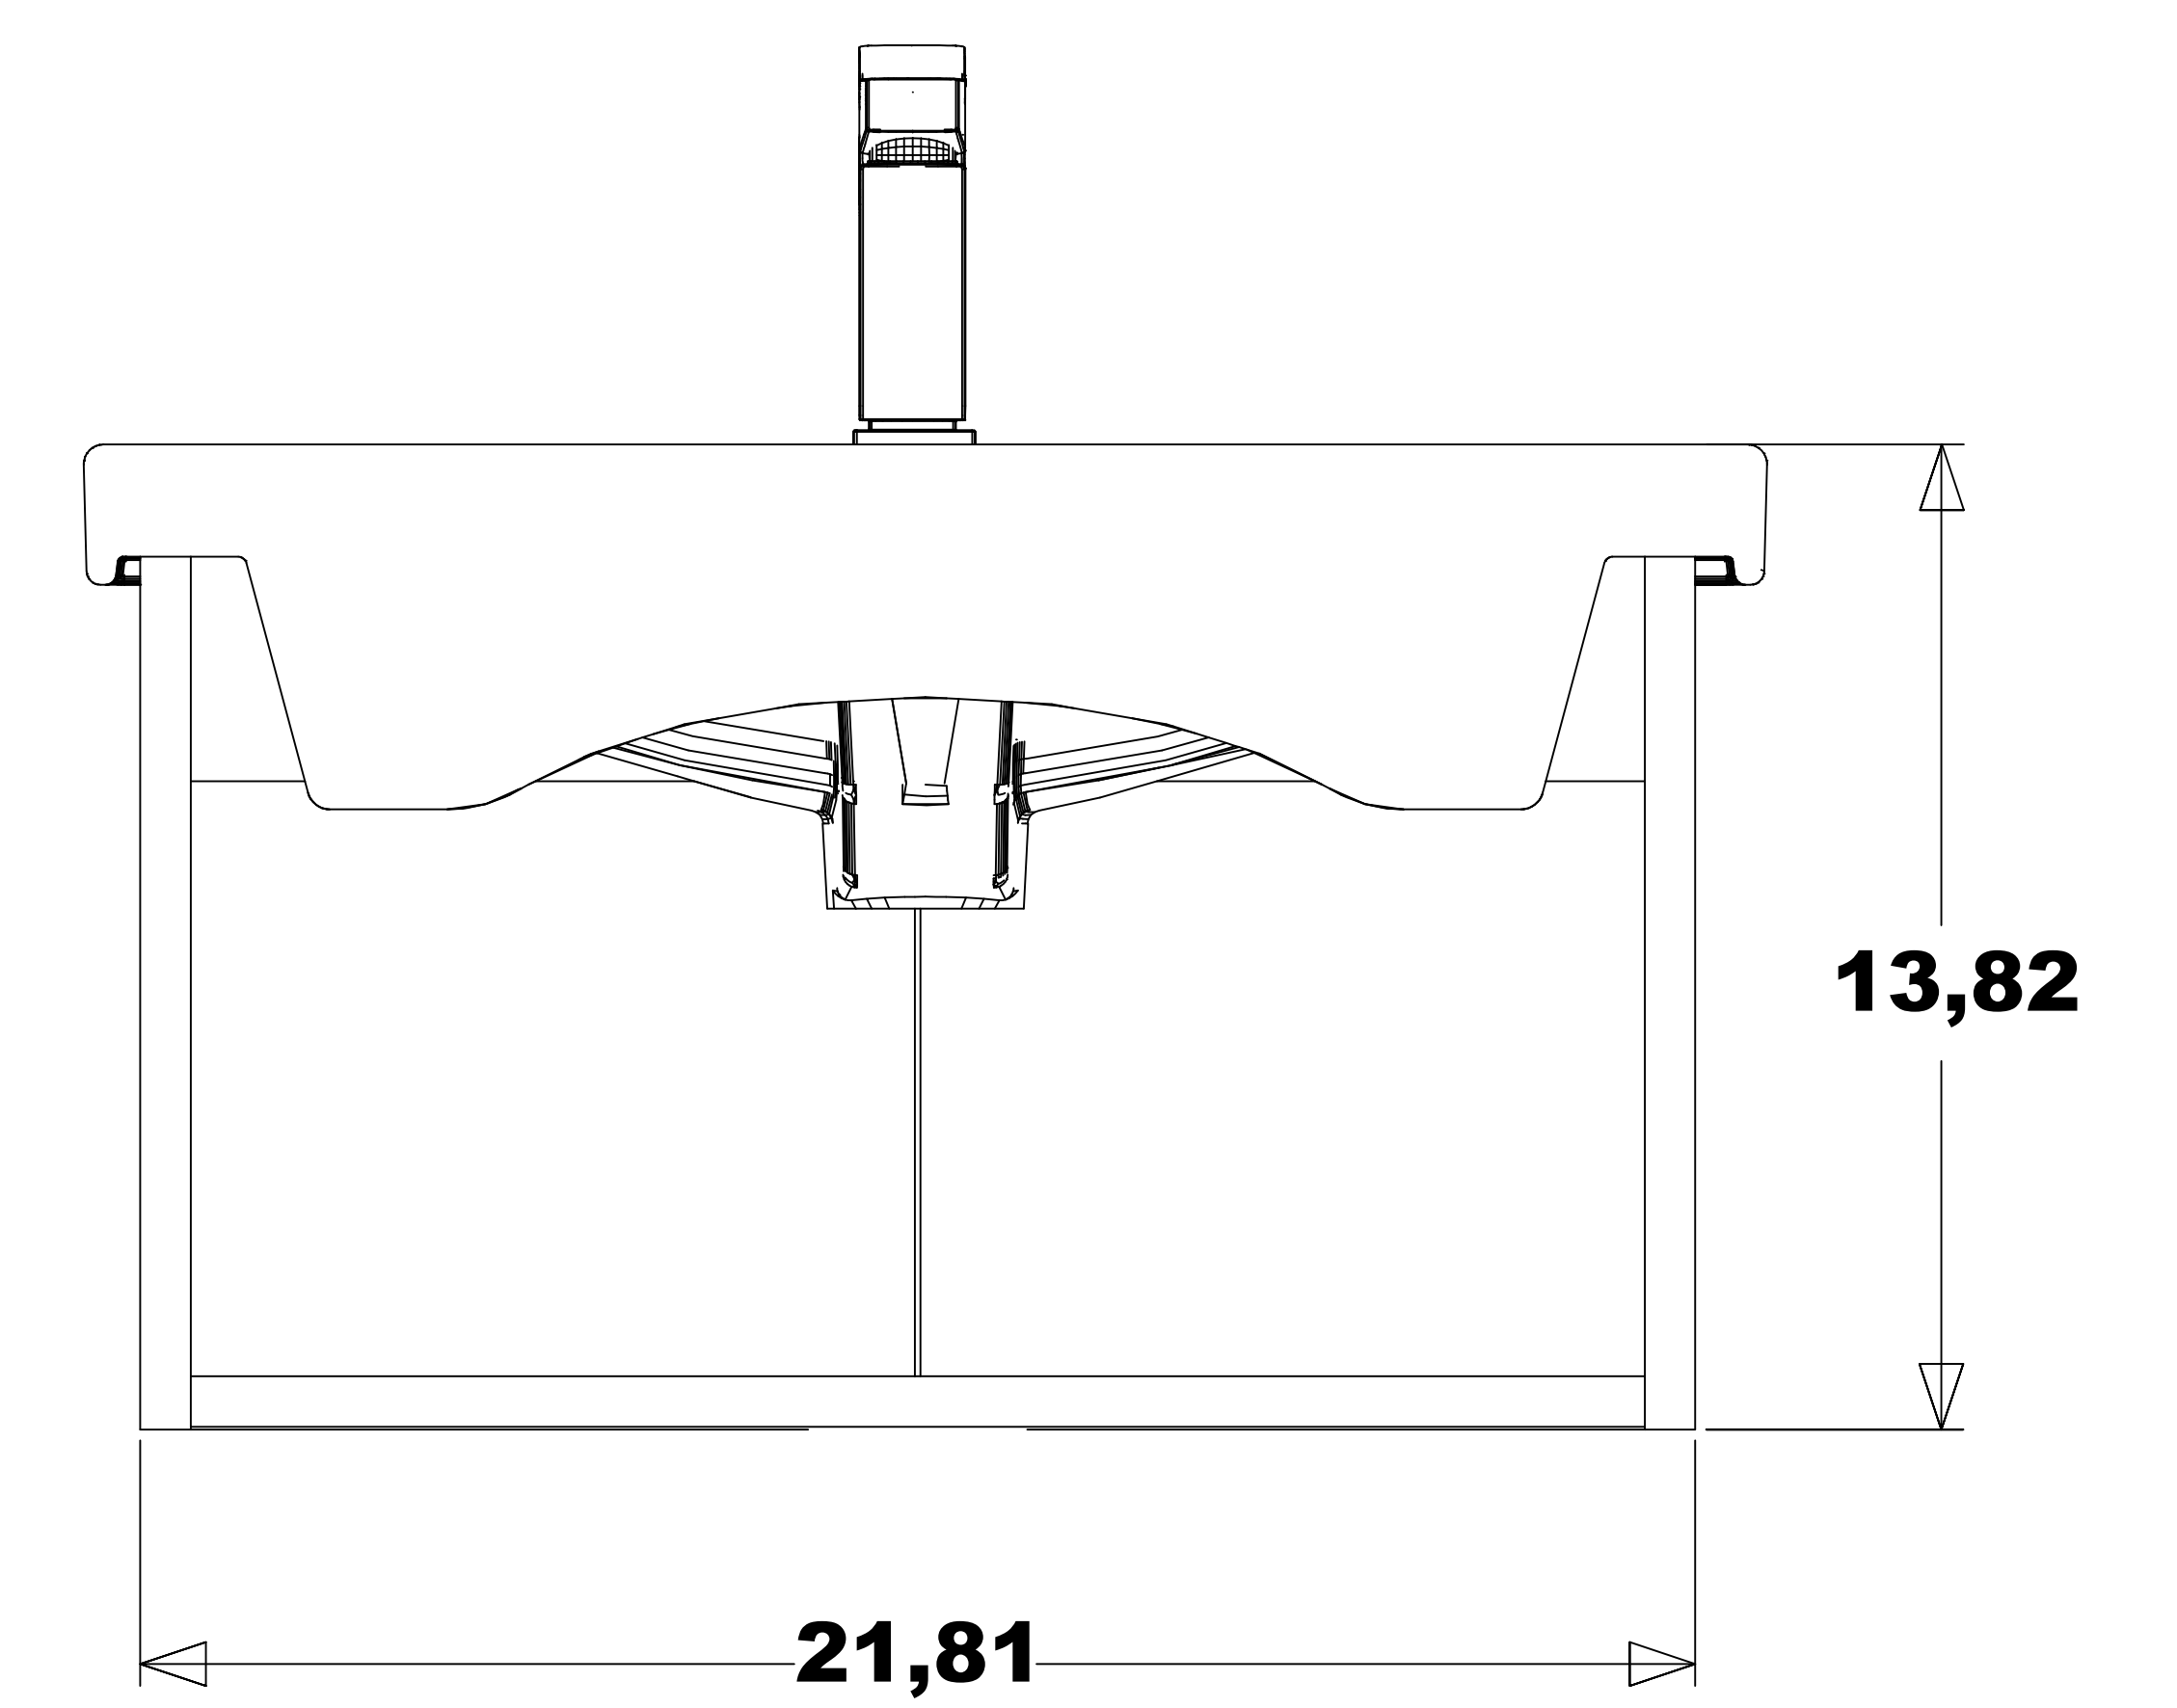

ASPE 24 "

CABINET
OVERALL DIMENSIONS
21,81" x 17,44" x 13,82"

ISOMETRIC VIEW

TOP VIEW

FRONT VIEW

BACK VIEW