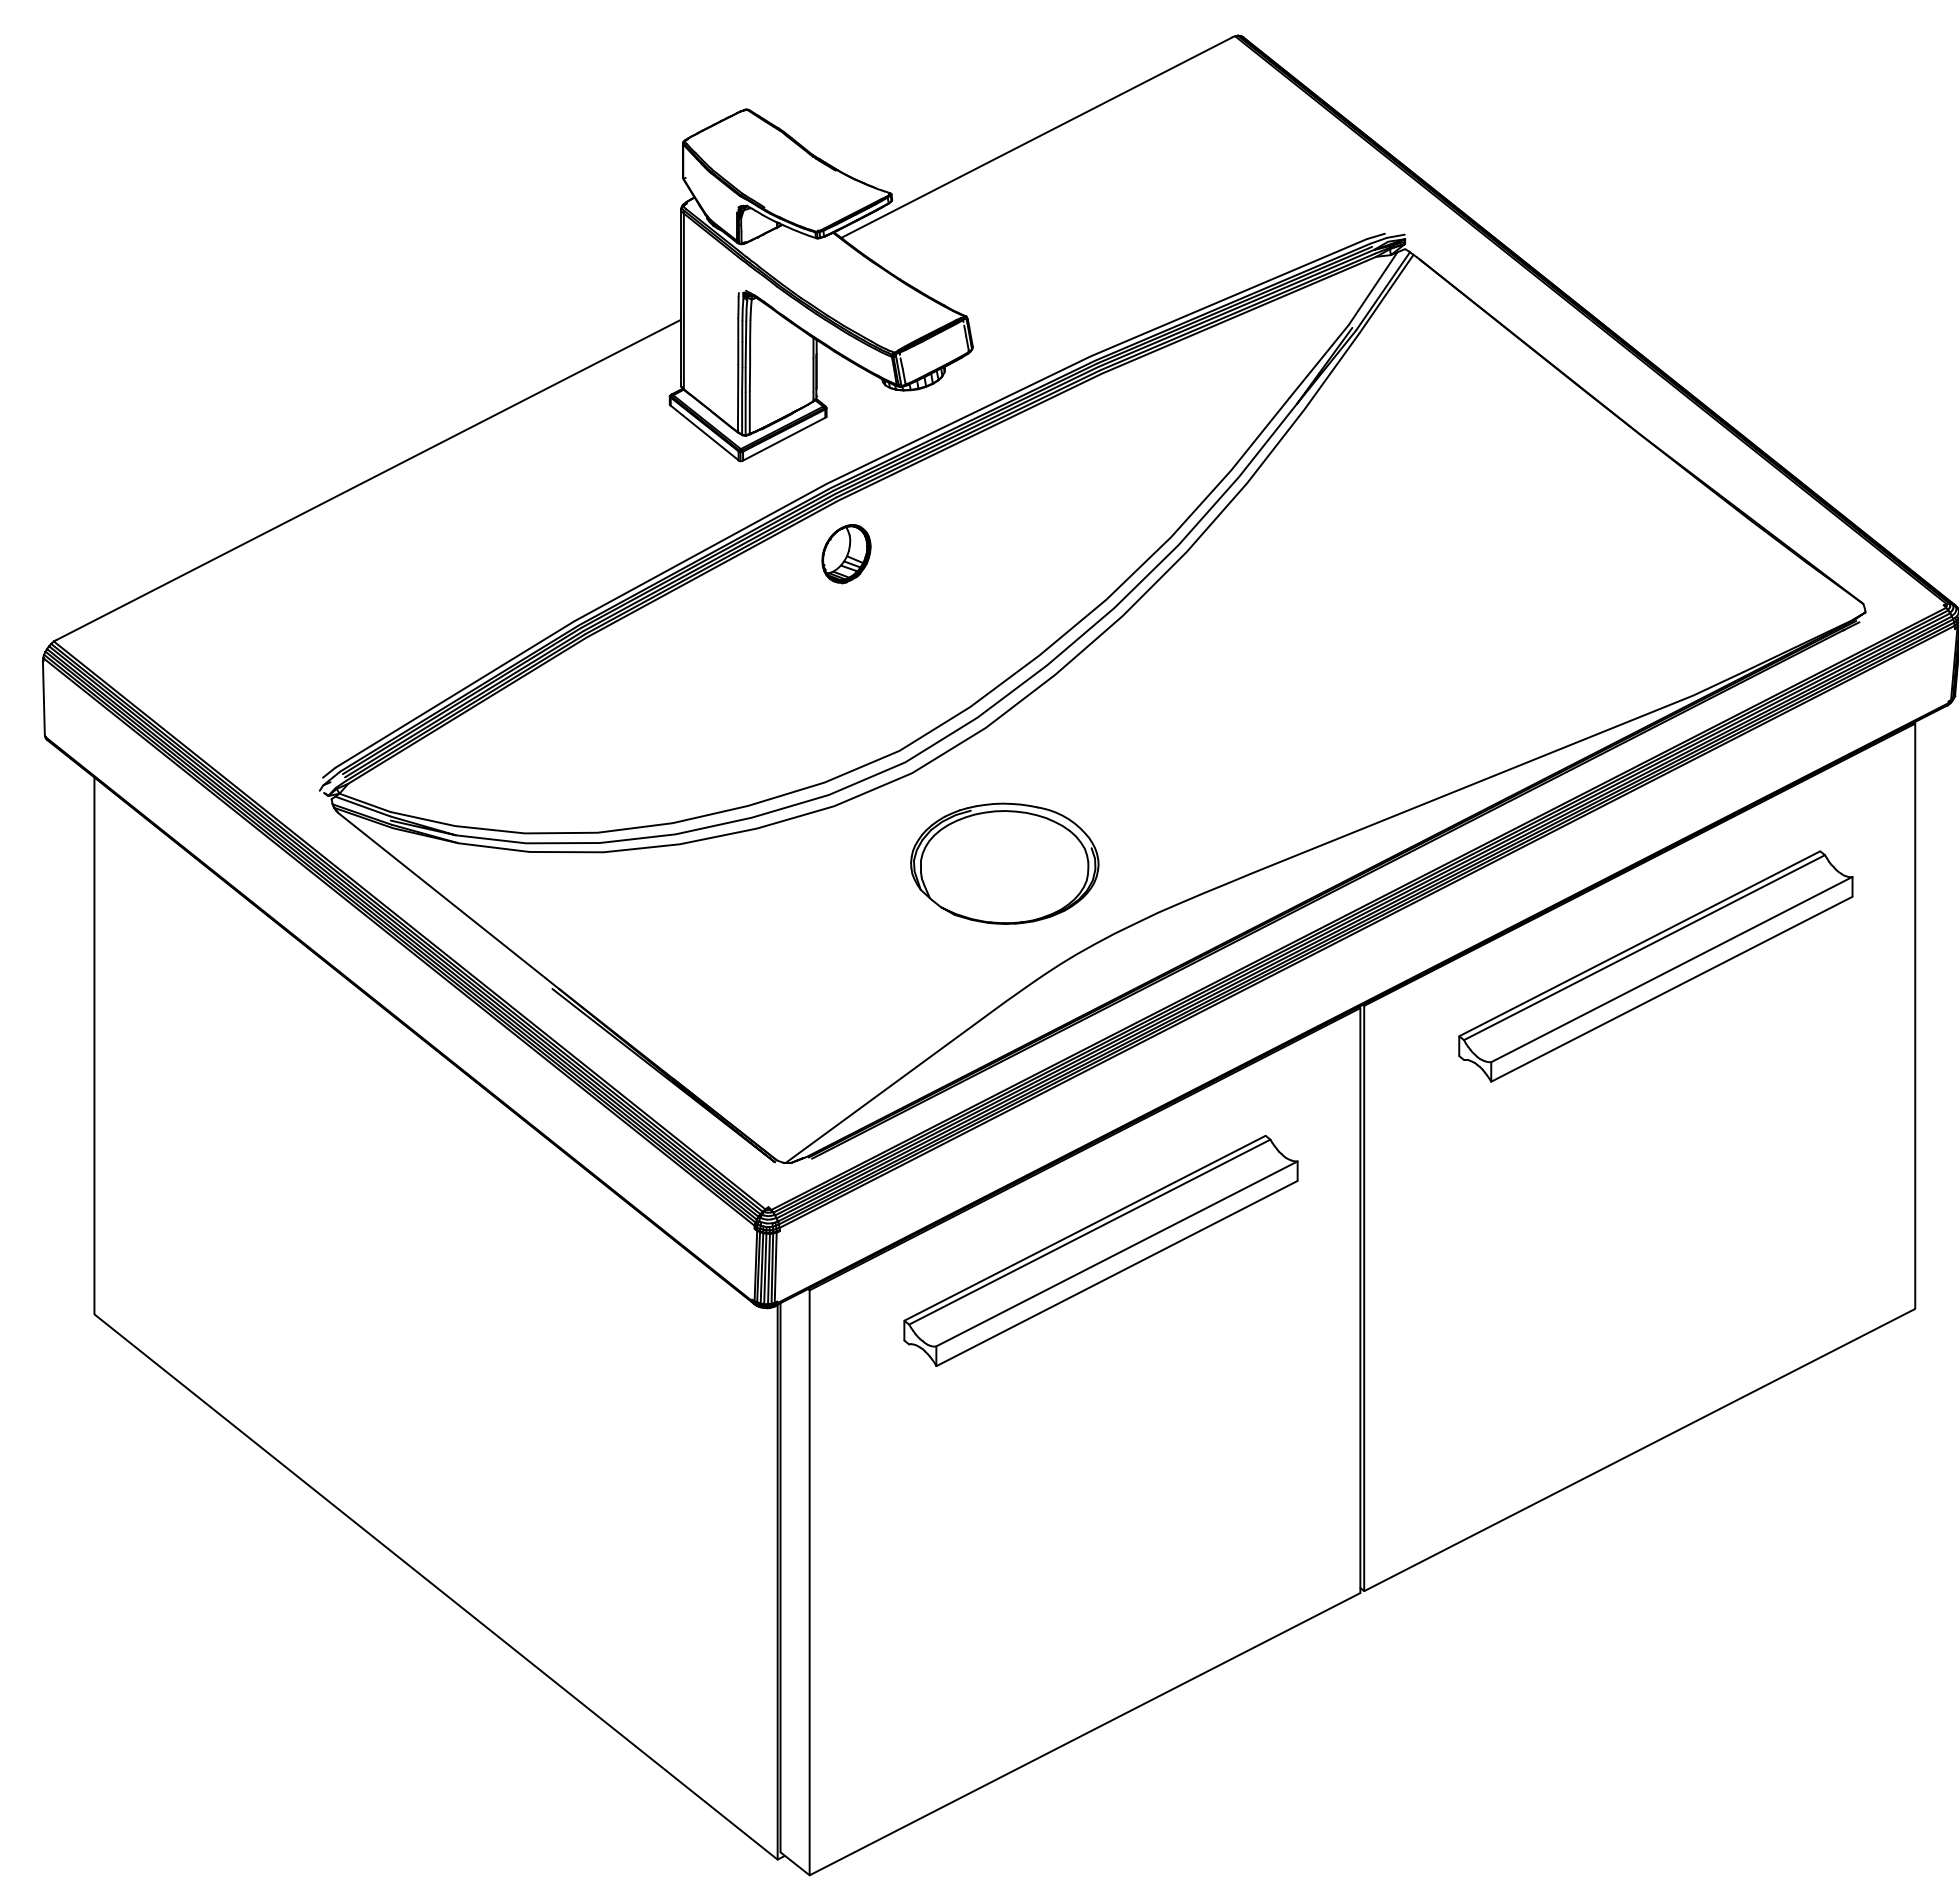

ASPE 32 "

CABINET
OVERALL DIMENSIONS
30,00" x 17,44" x 13,82"

ISOMETRIC VIEW

TOP VIEW

FRONT VIEW

BACK VIEW