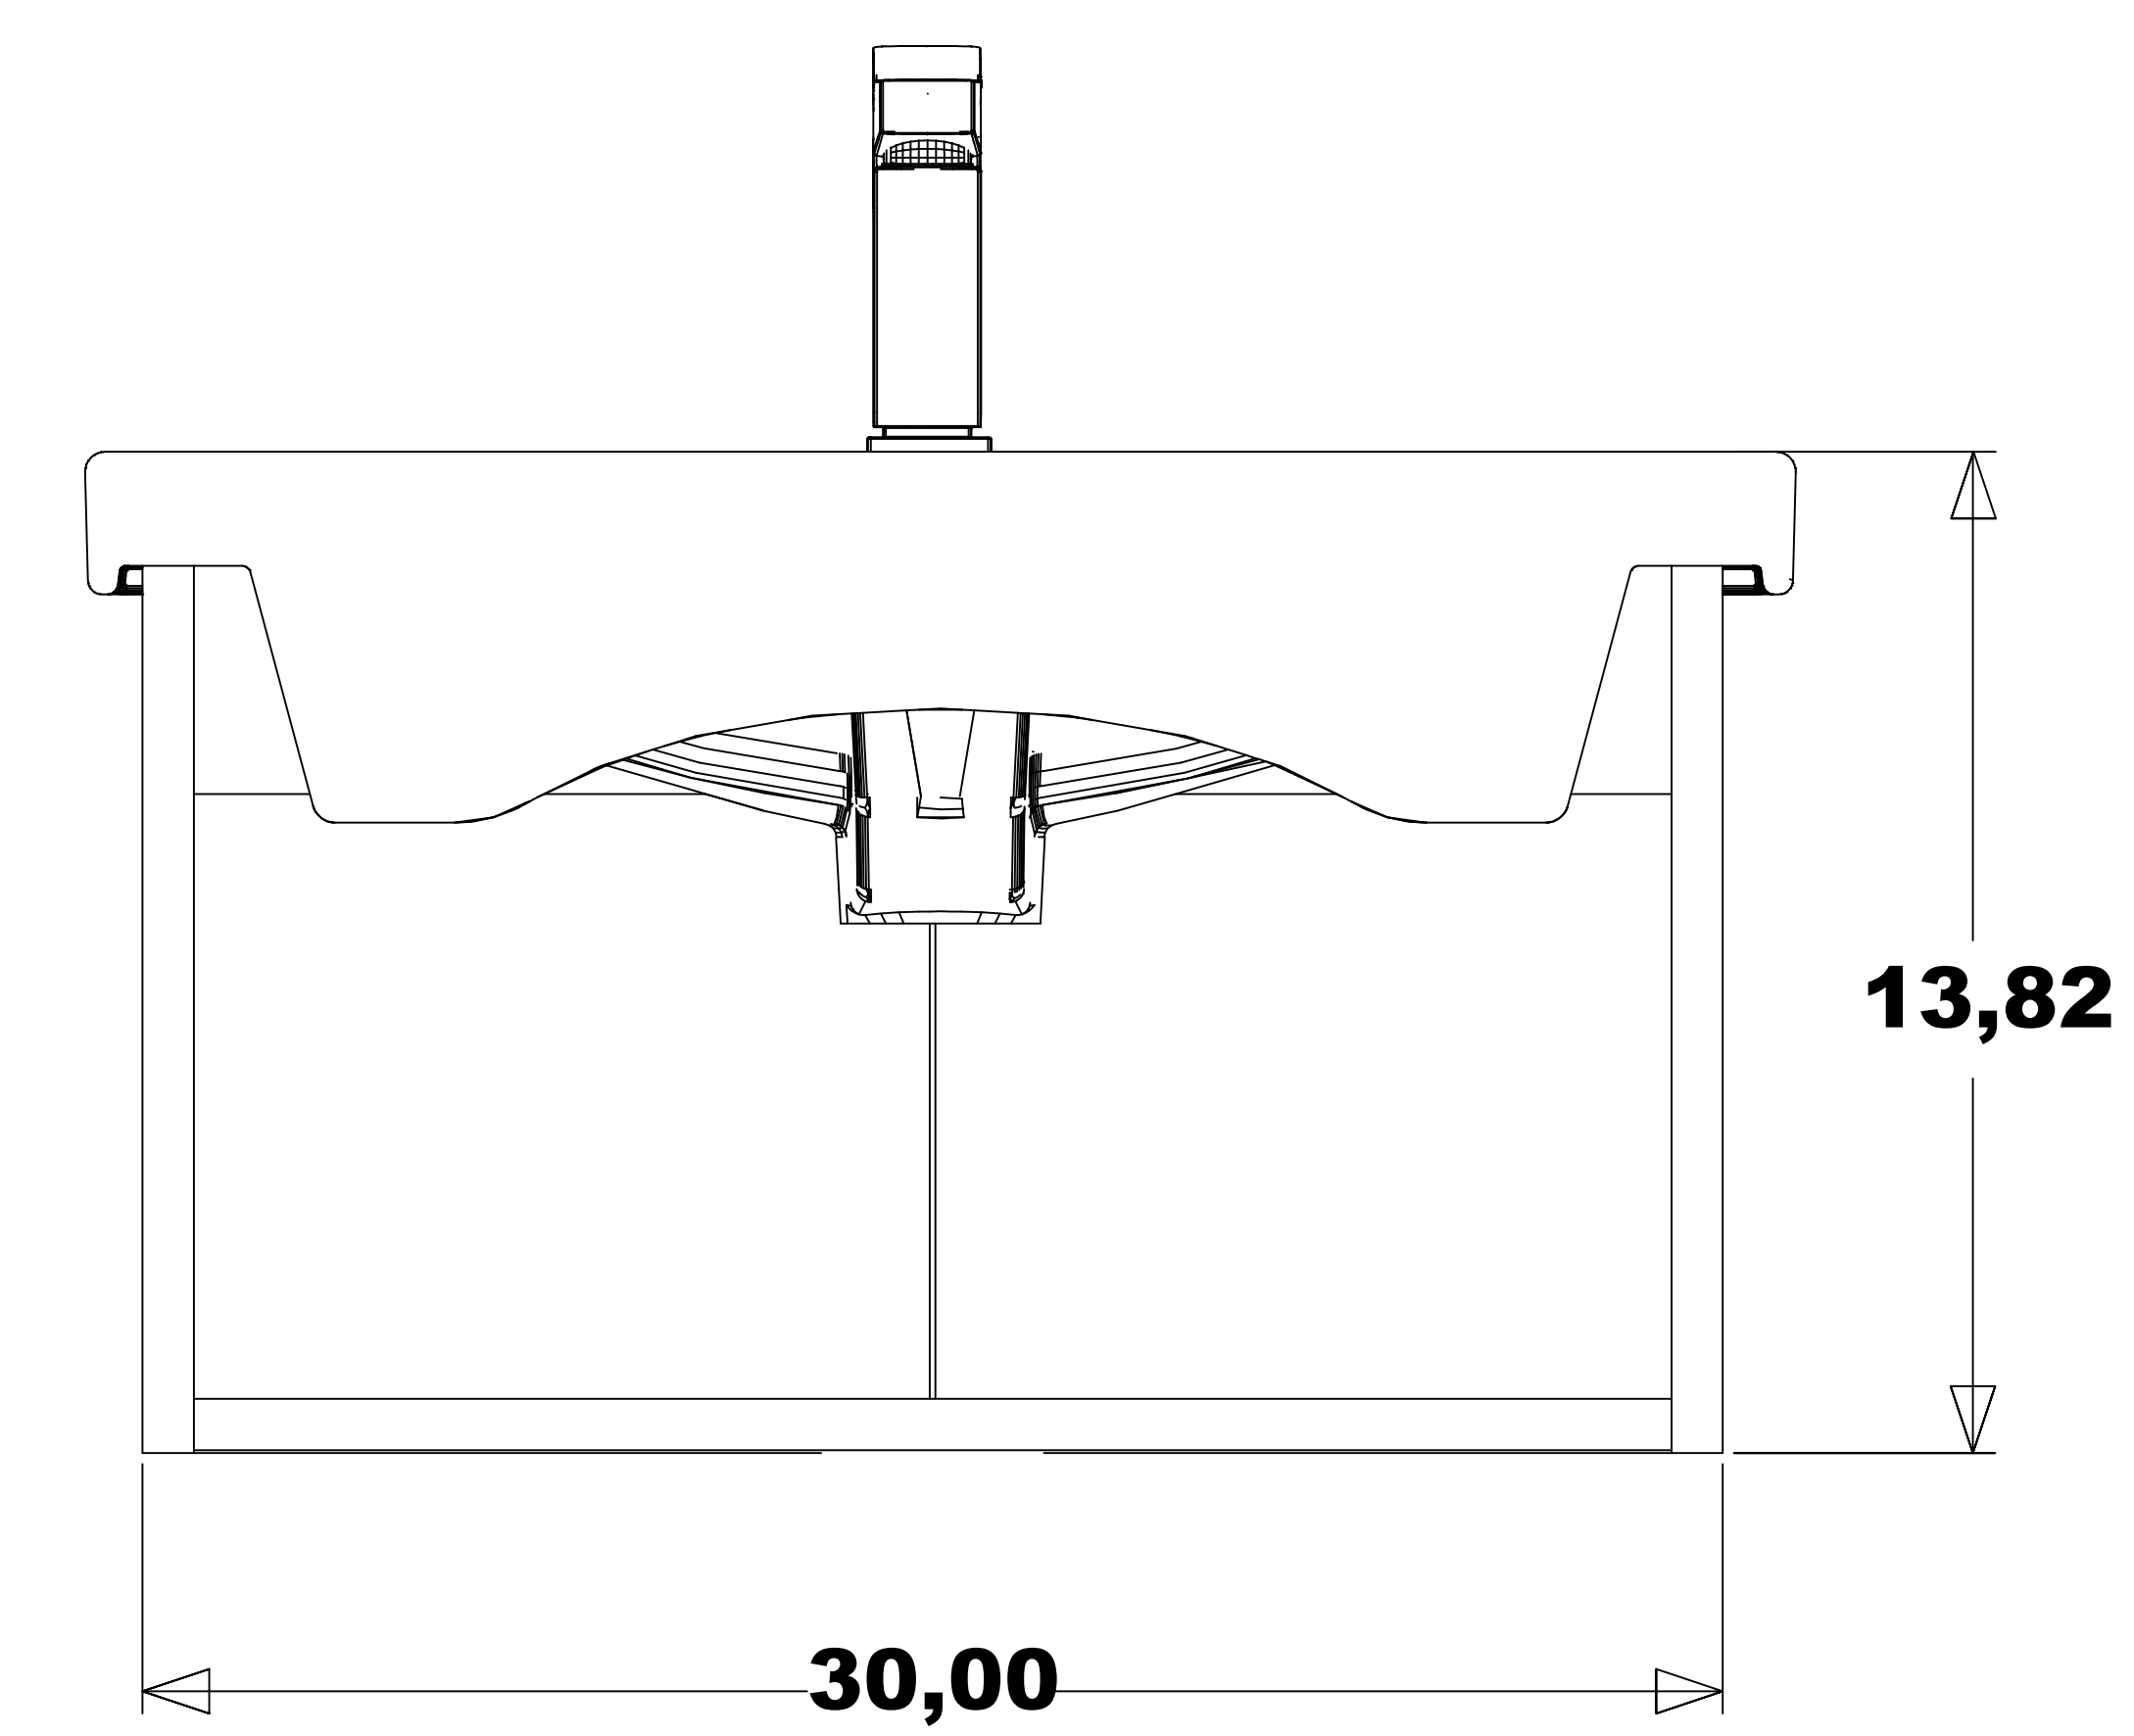

ASPE 32 "

CABINET
OVERALL DIMENSIONS
30,00" x 17,44" x 13,82"

ISOMETRIC VIEW

TOP VIEW

FRONT VIEW

BACK VIEW