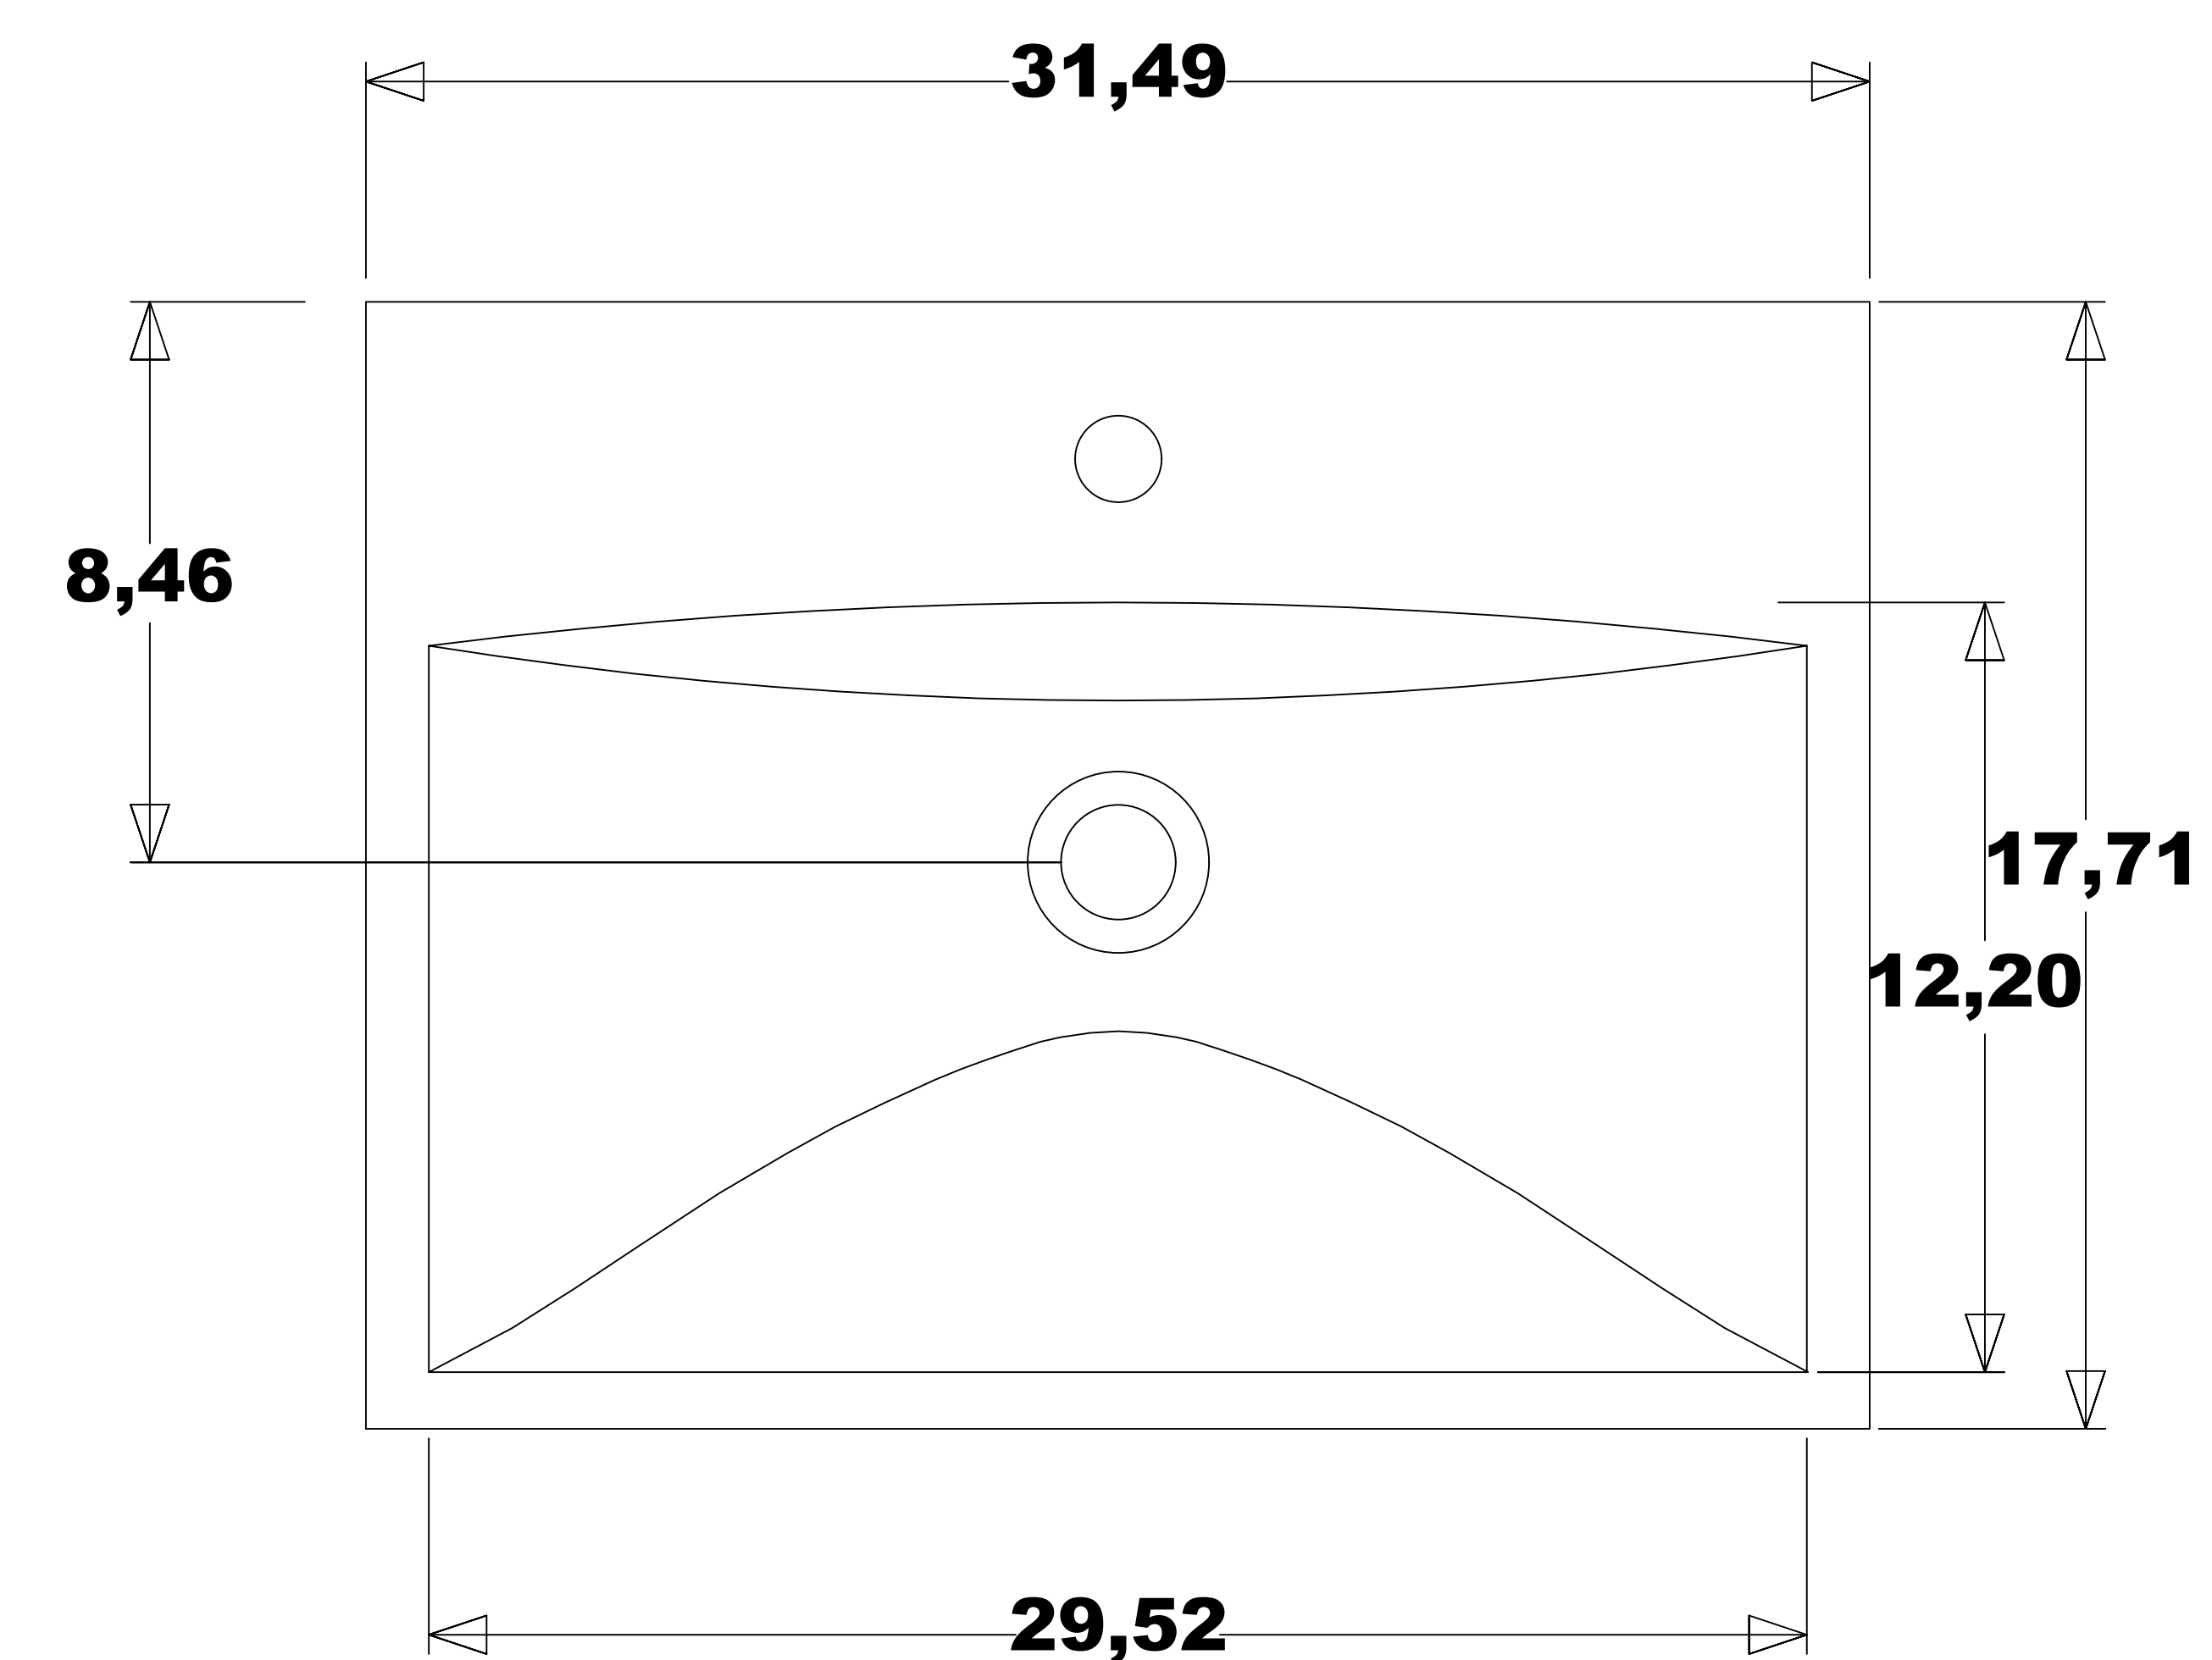

ASPE 32 "

CABINET
OVERALL DIMENSIONS
30,00" x 17,44" x 13,82"

ISOMETRIC VIEW

TOP VIEW

FRONT VIEW

BACK VIEW