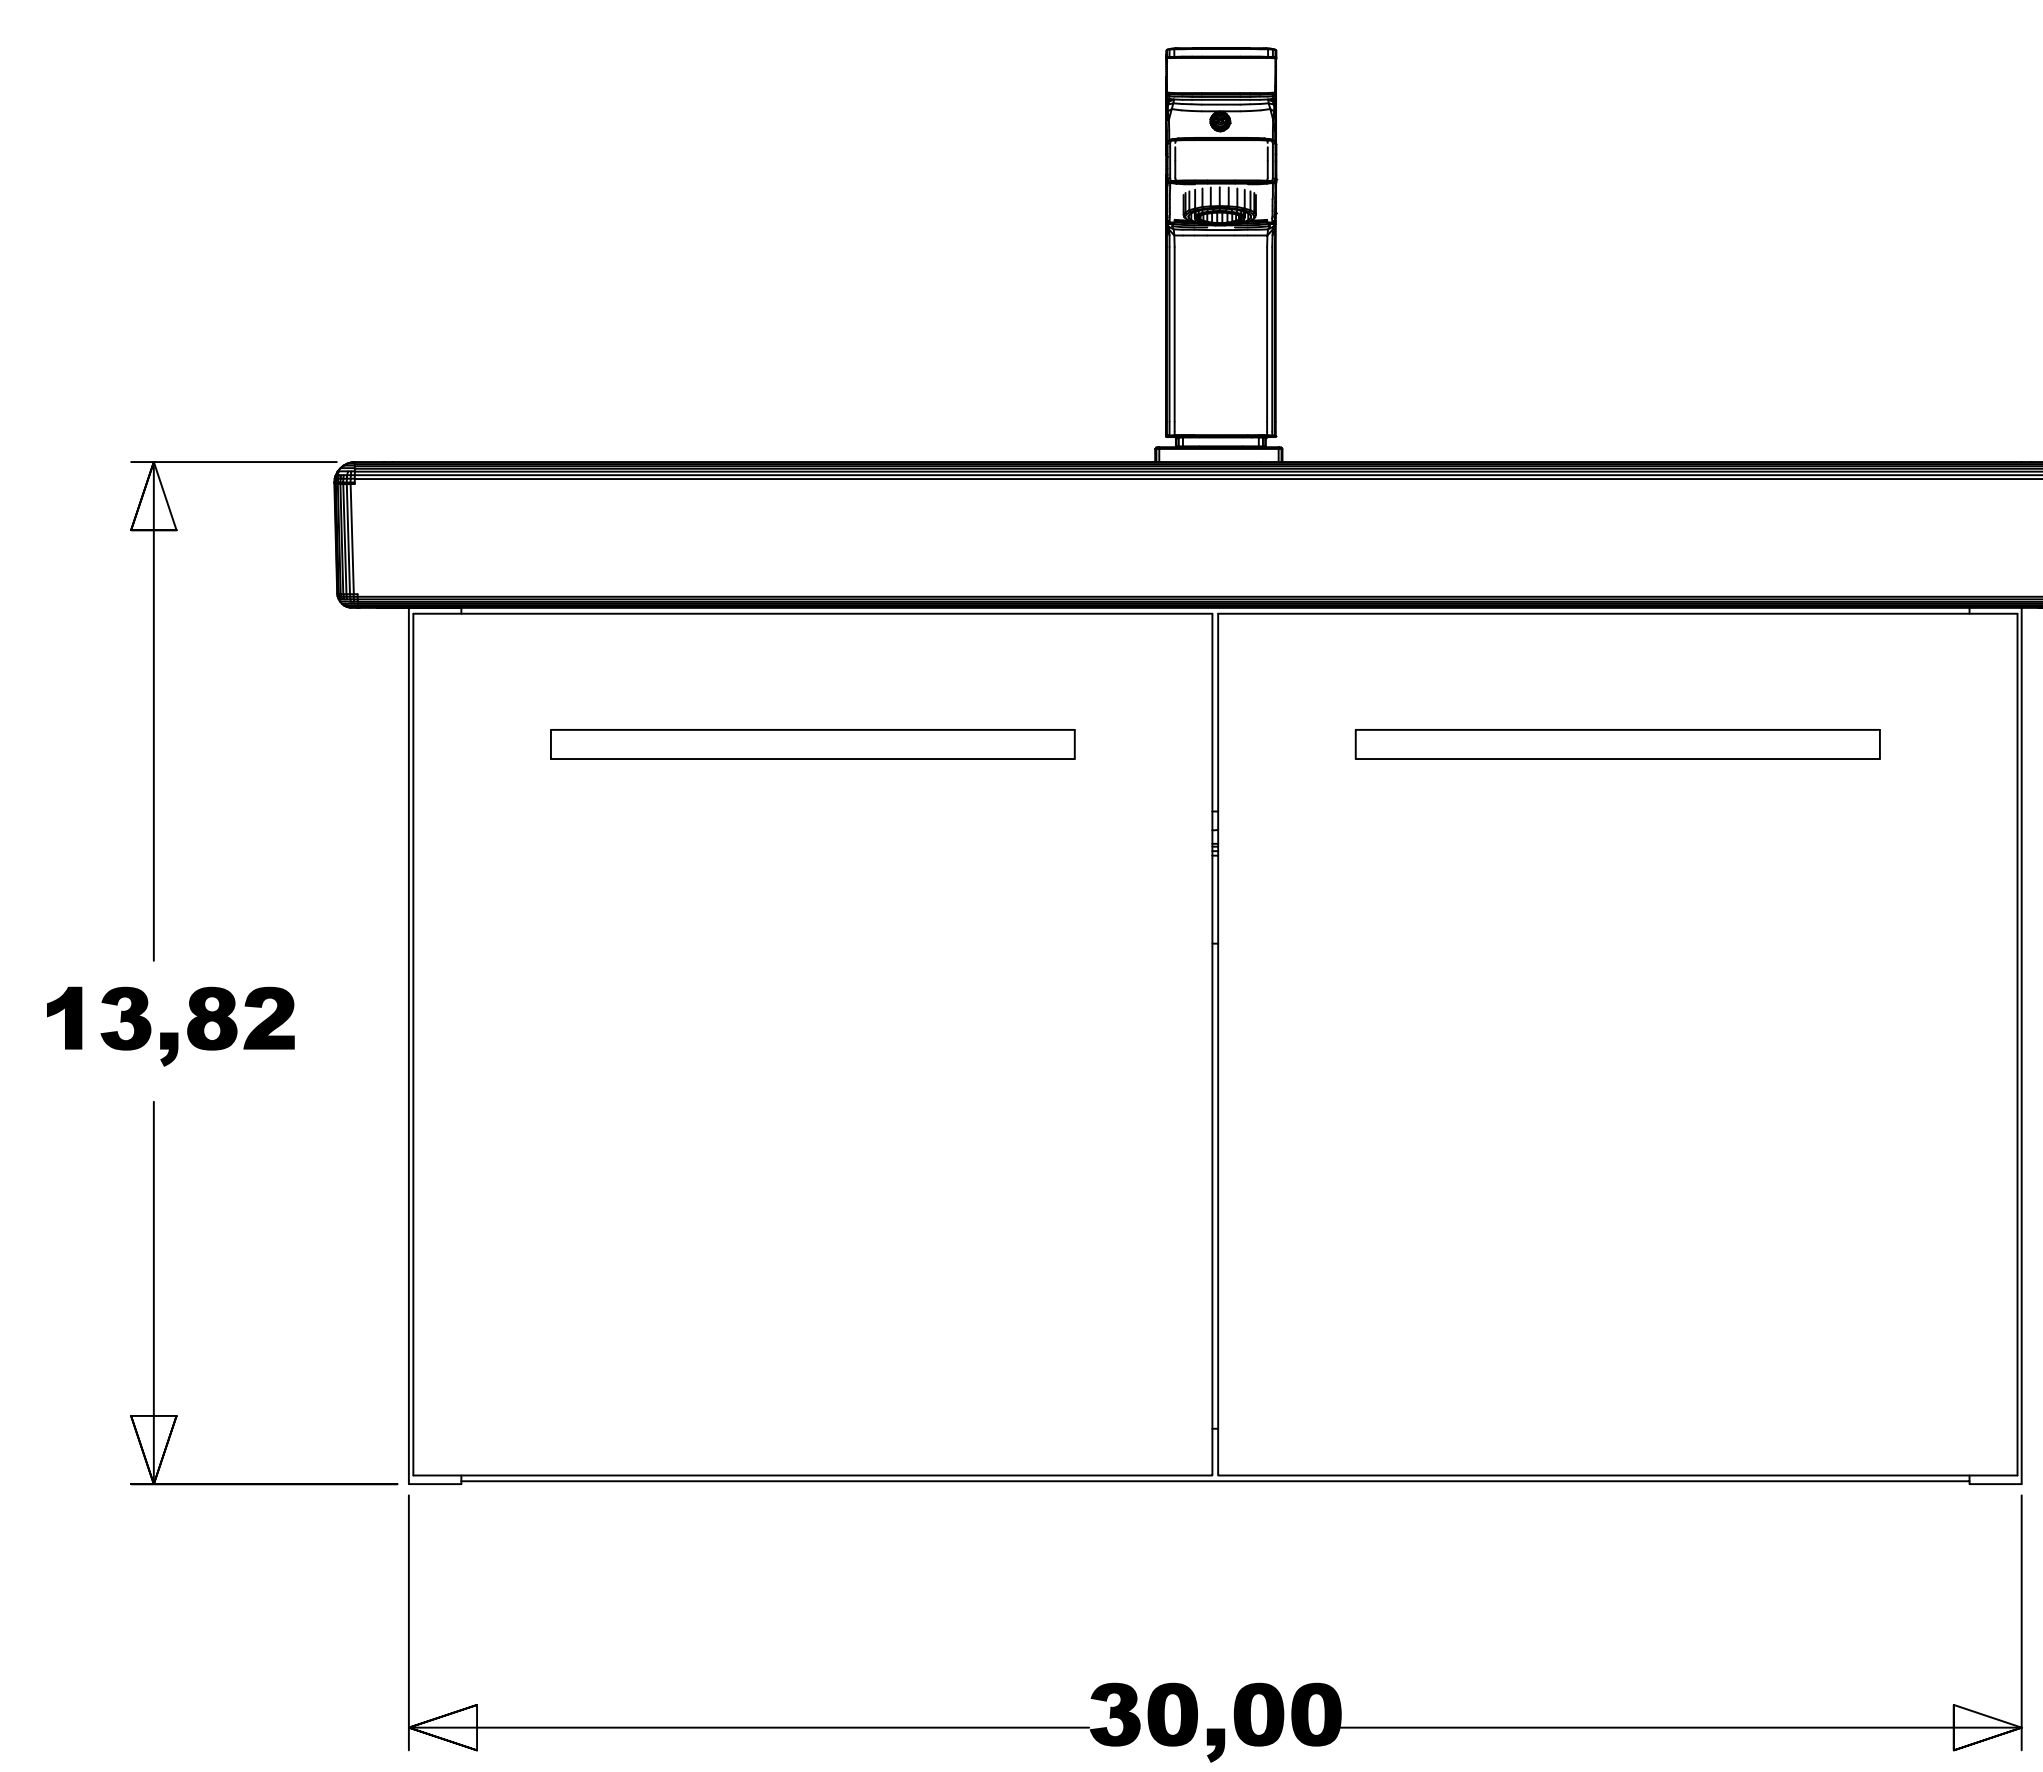

ASPE 32 "

CABINET
OVERALL DIMENSIONS
30,00" x 17,44" x 13,82"

ISOMETRIC VIEW

TOP VIEW

FRONT VIEW

BACK VIEW