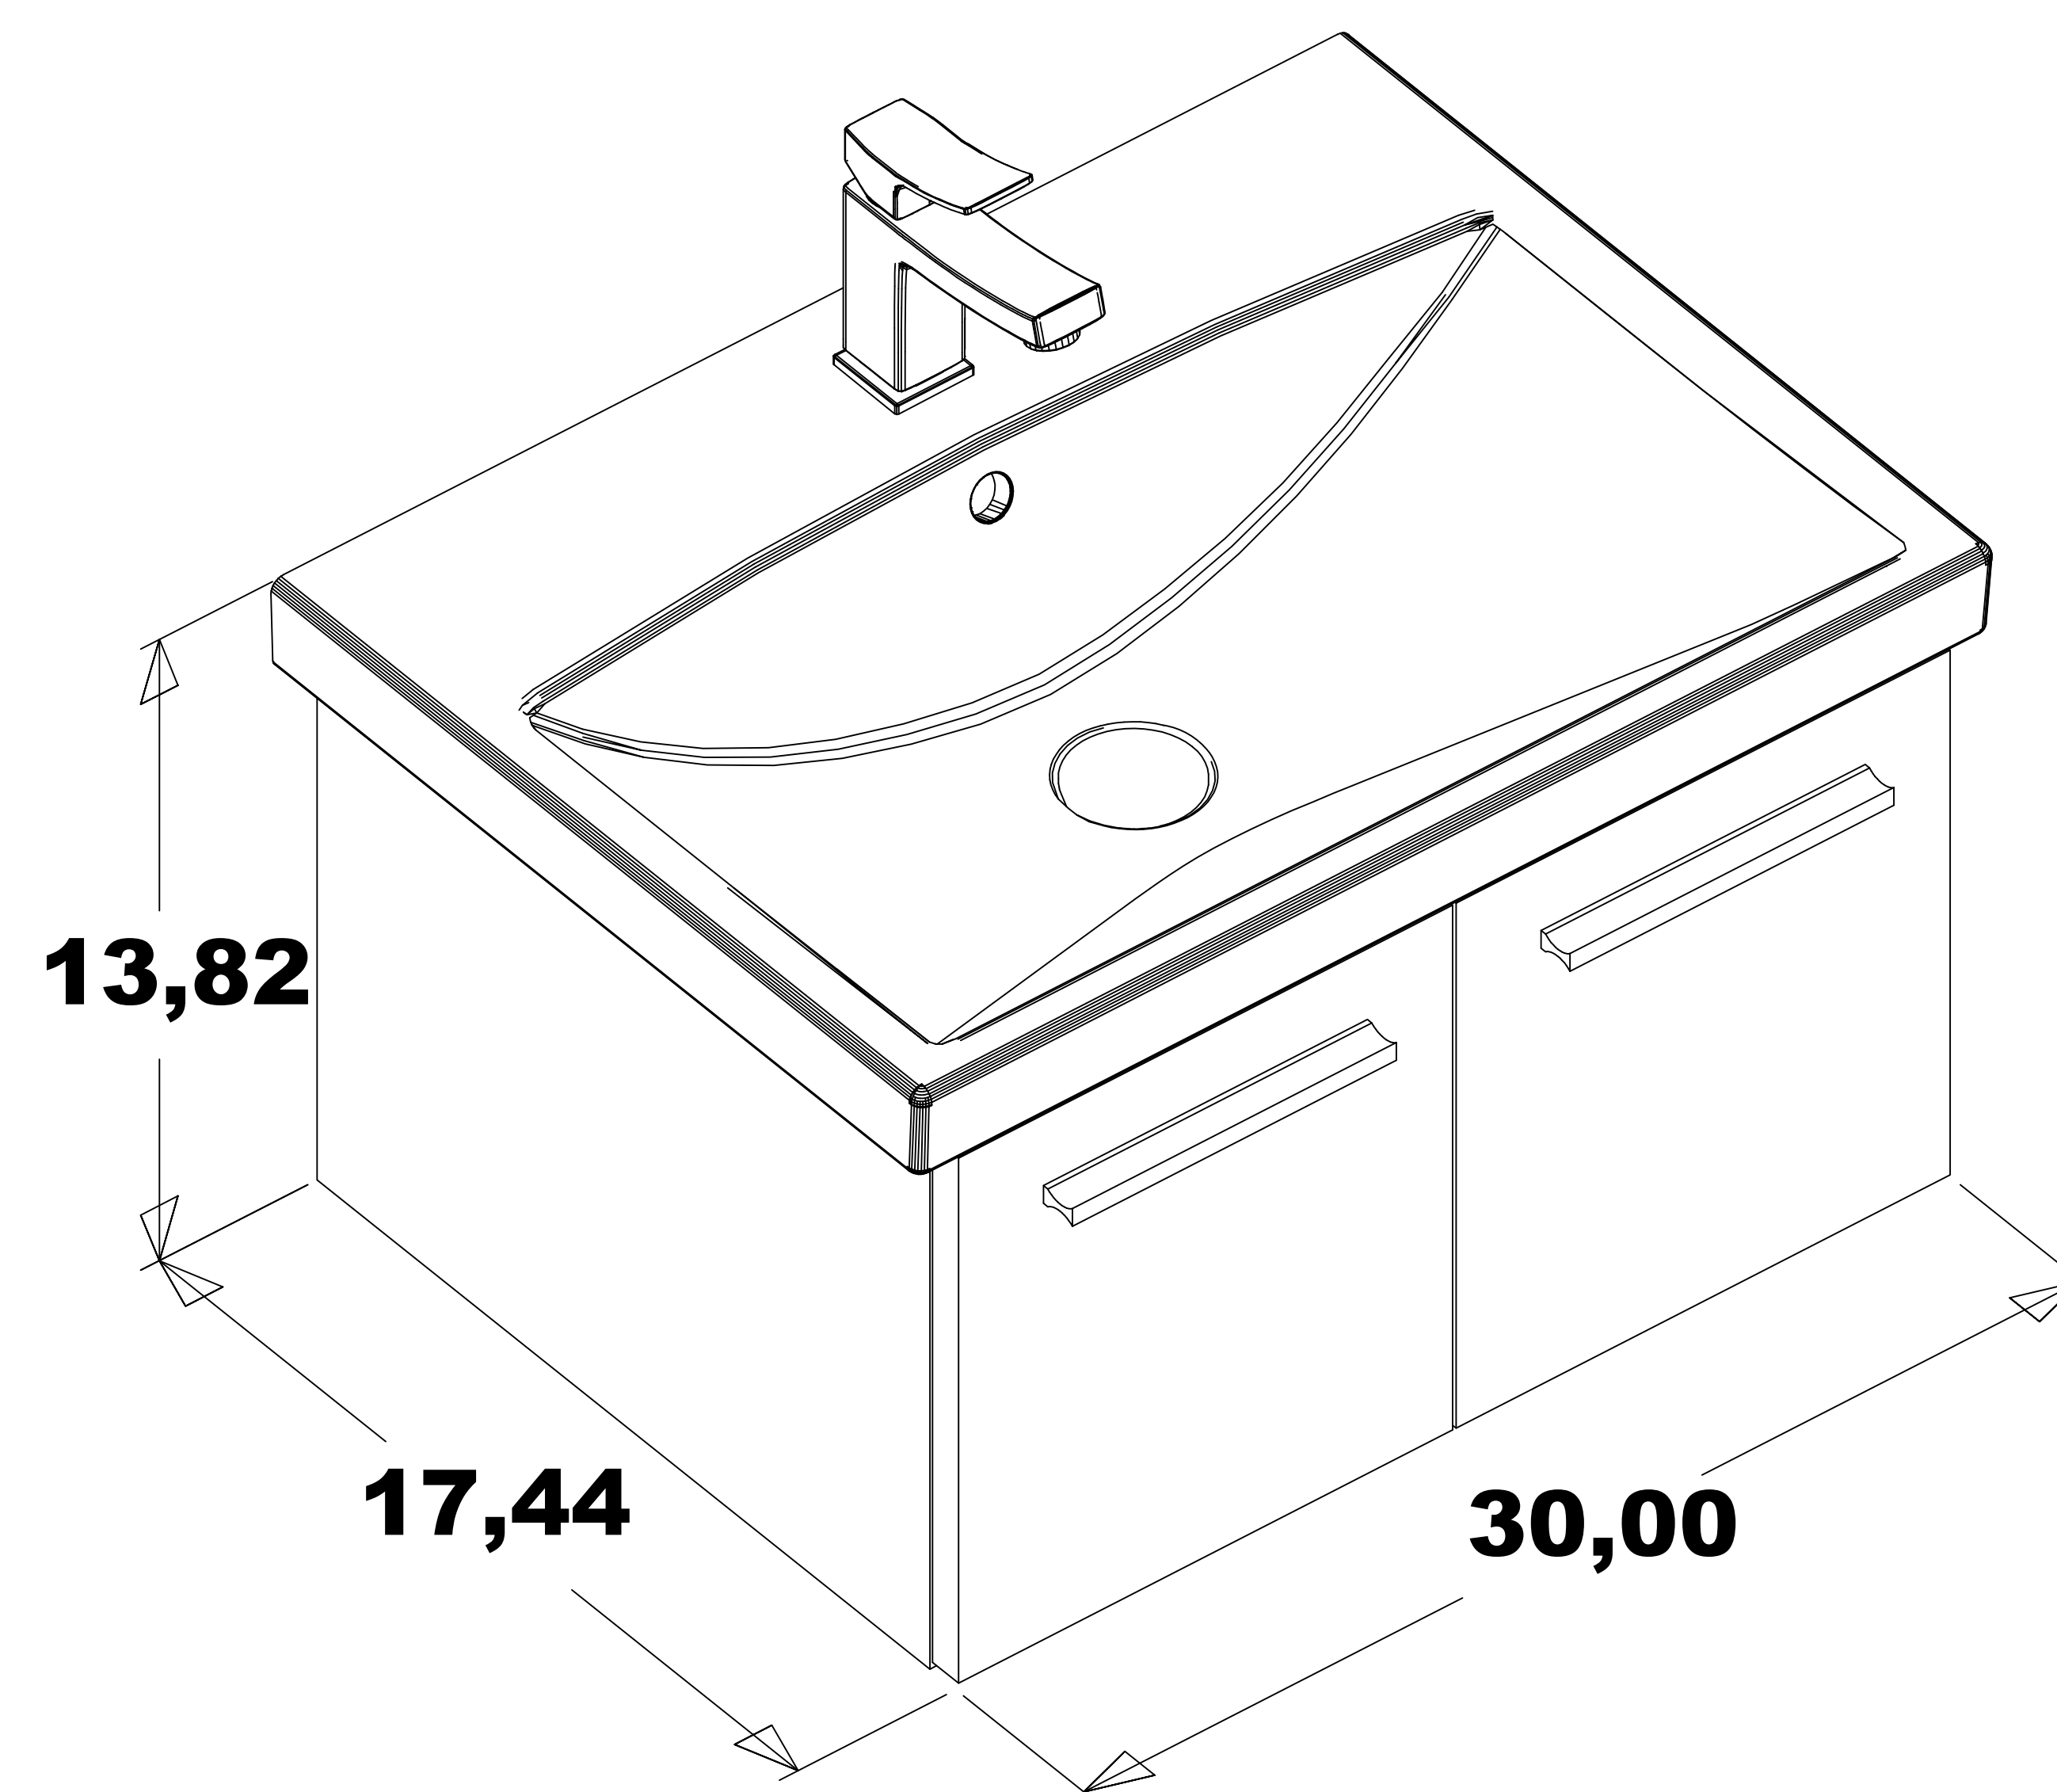

ASPE 32 "

CABINET
OVERALL DIMENSIONS
30,00" x 17,44" x 13,82"

ISOMETRIC VIEW

TOP VIEW

FRONT VIEW

BACK VIEW