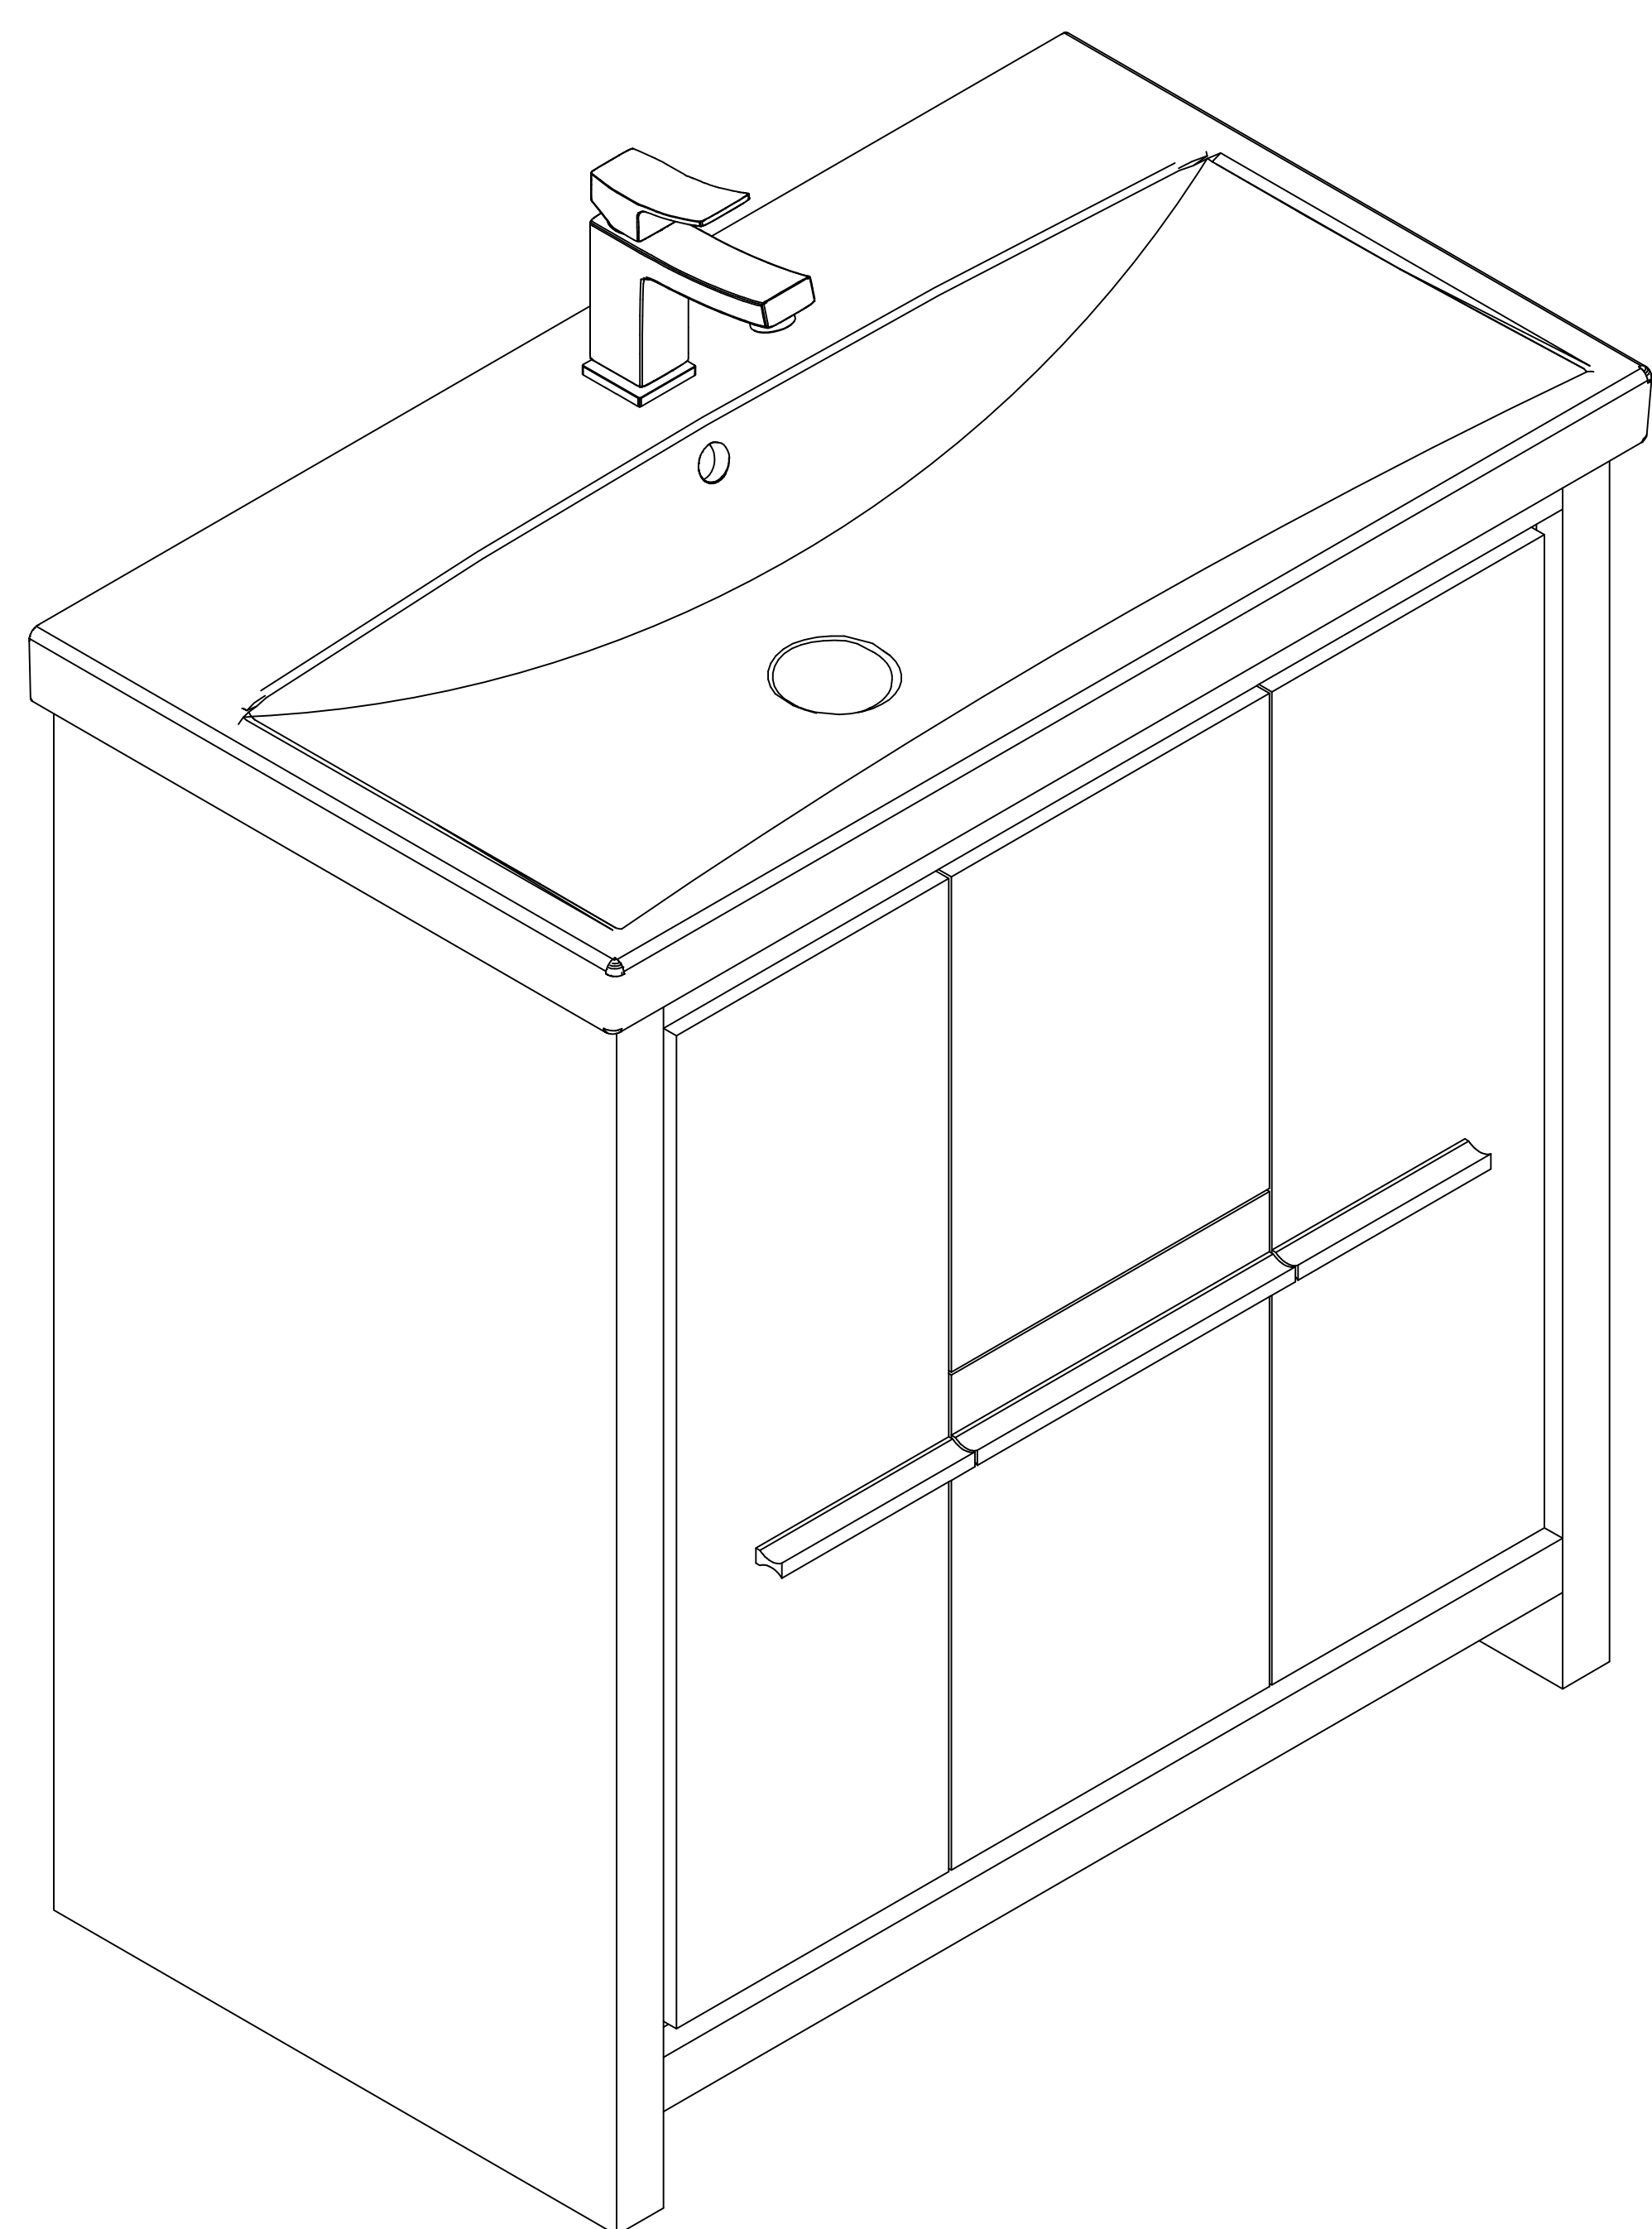

ALESSIO 32 "

.....
CABINET
OVERALL DIMENSIONS
30,00" x 17,01" x 33,86"

ISOMETRIC VIEW

TOP VIEW

FRONT VIEW

BACK VIEW