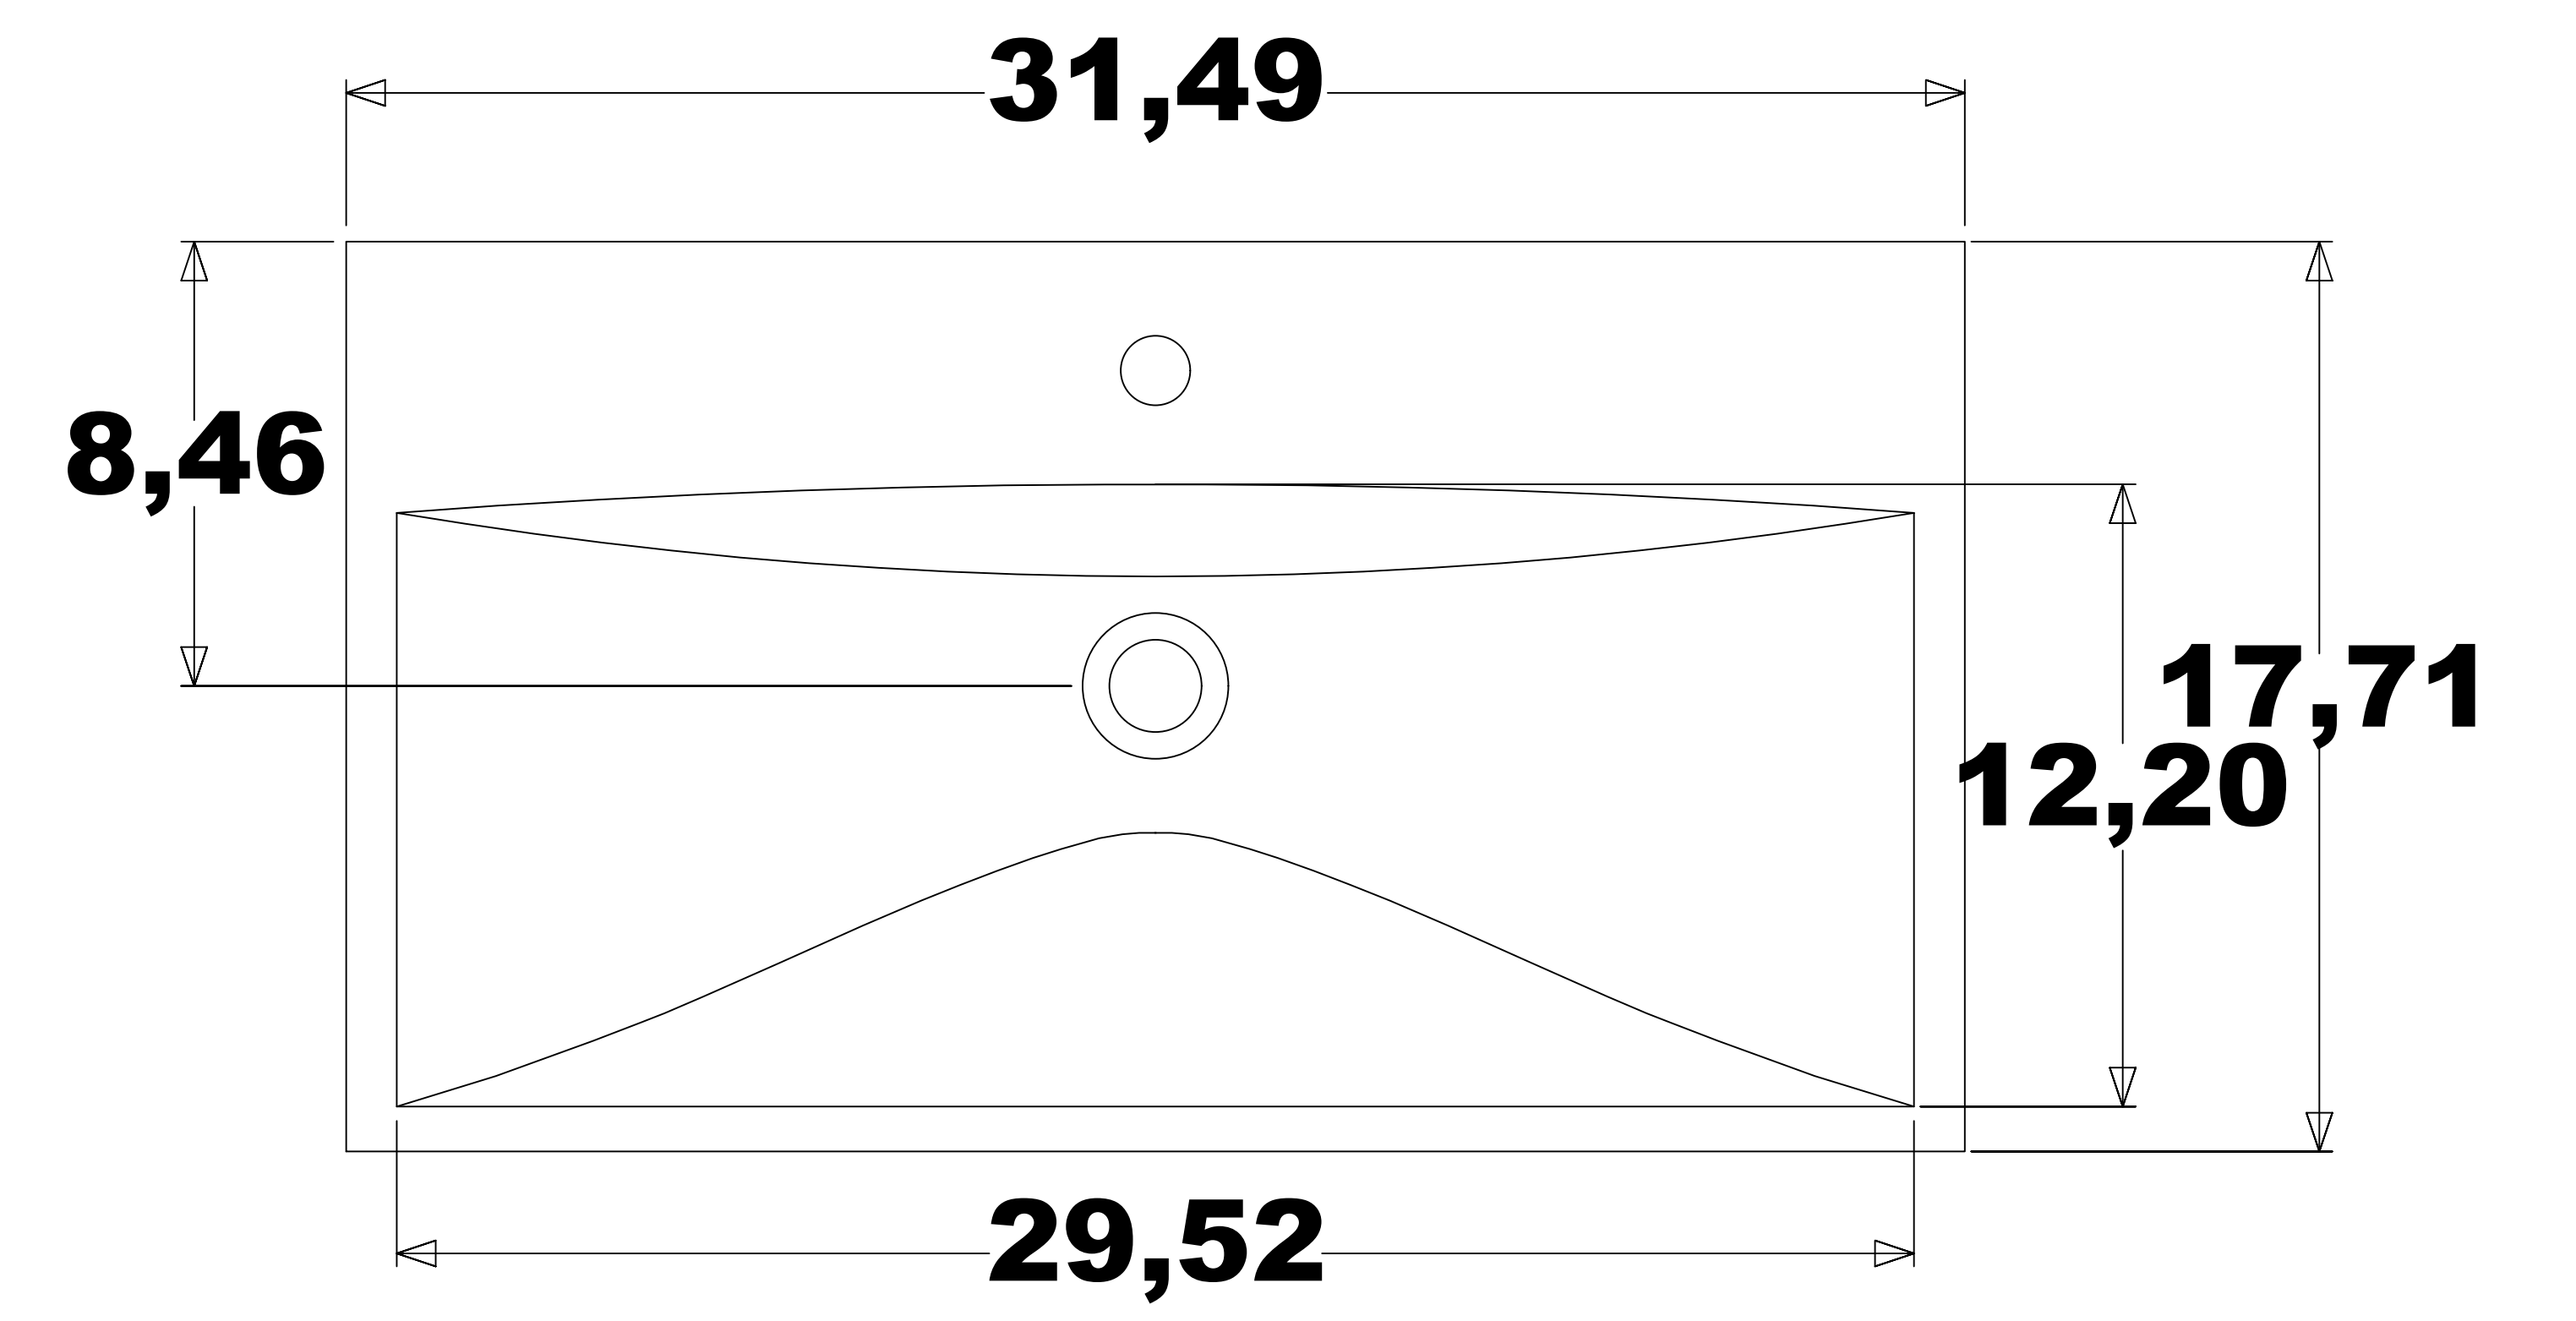

ALESSIO 32 "

.....
CABINET
OVERALL DIMENSIONS
30,00" x 17,01" x 33,86"

ISOMETRIC VIEW

TOP VIEW

FRONT VIEW

BACK VIEW