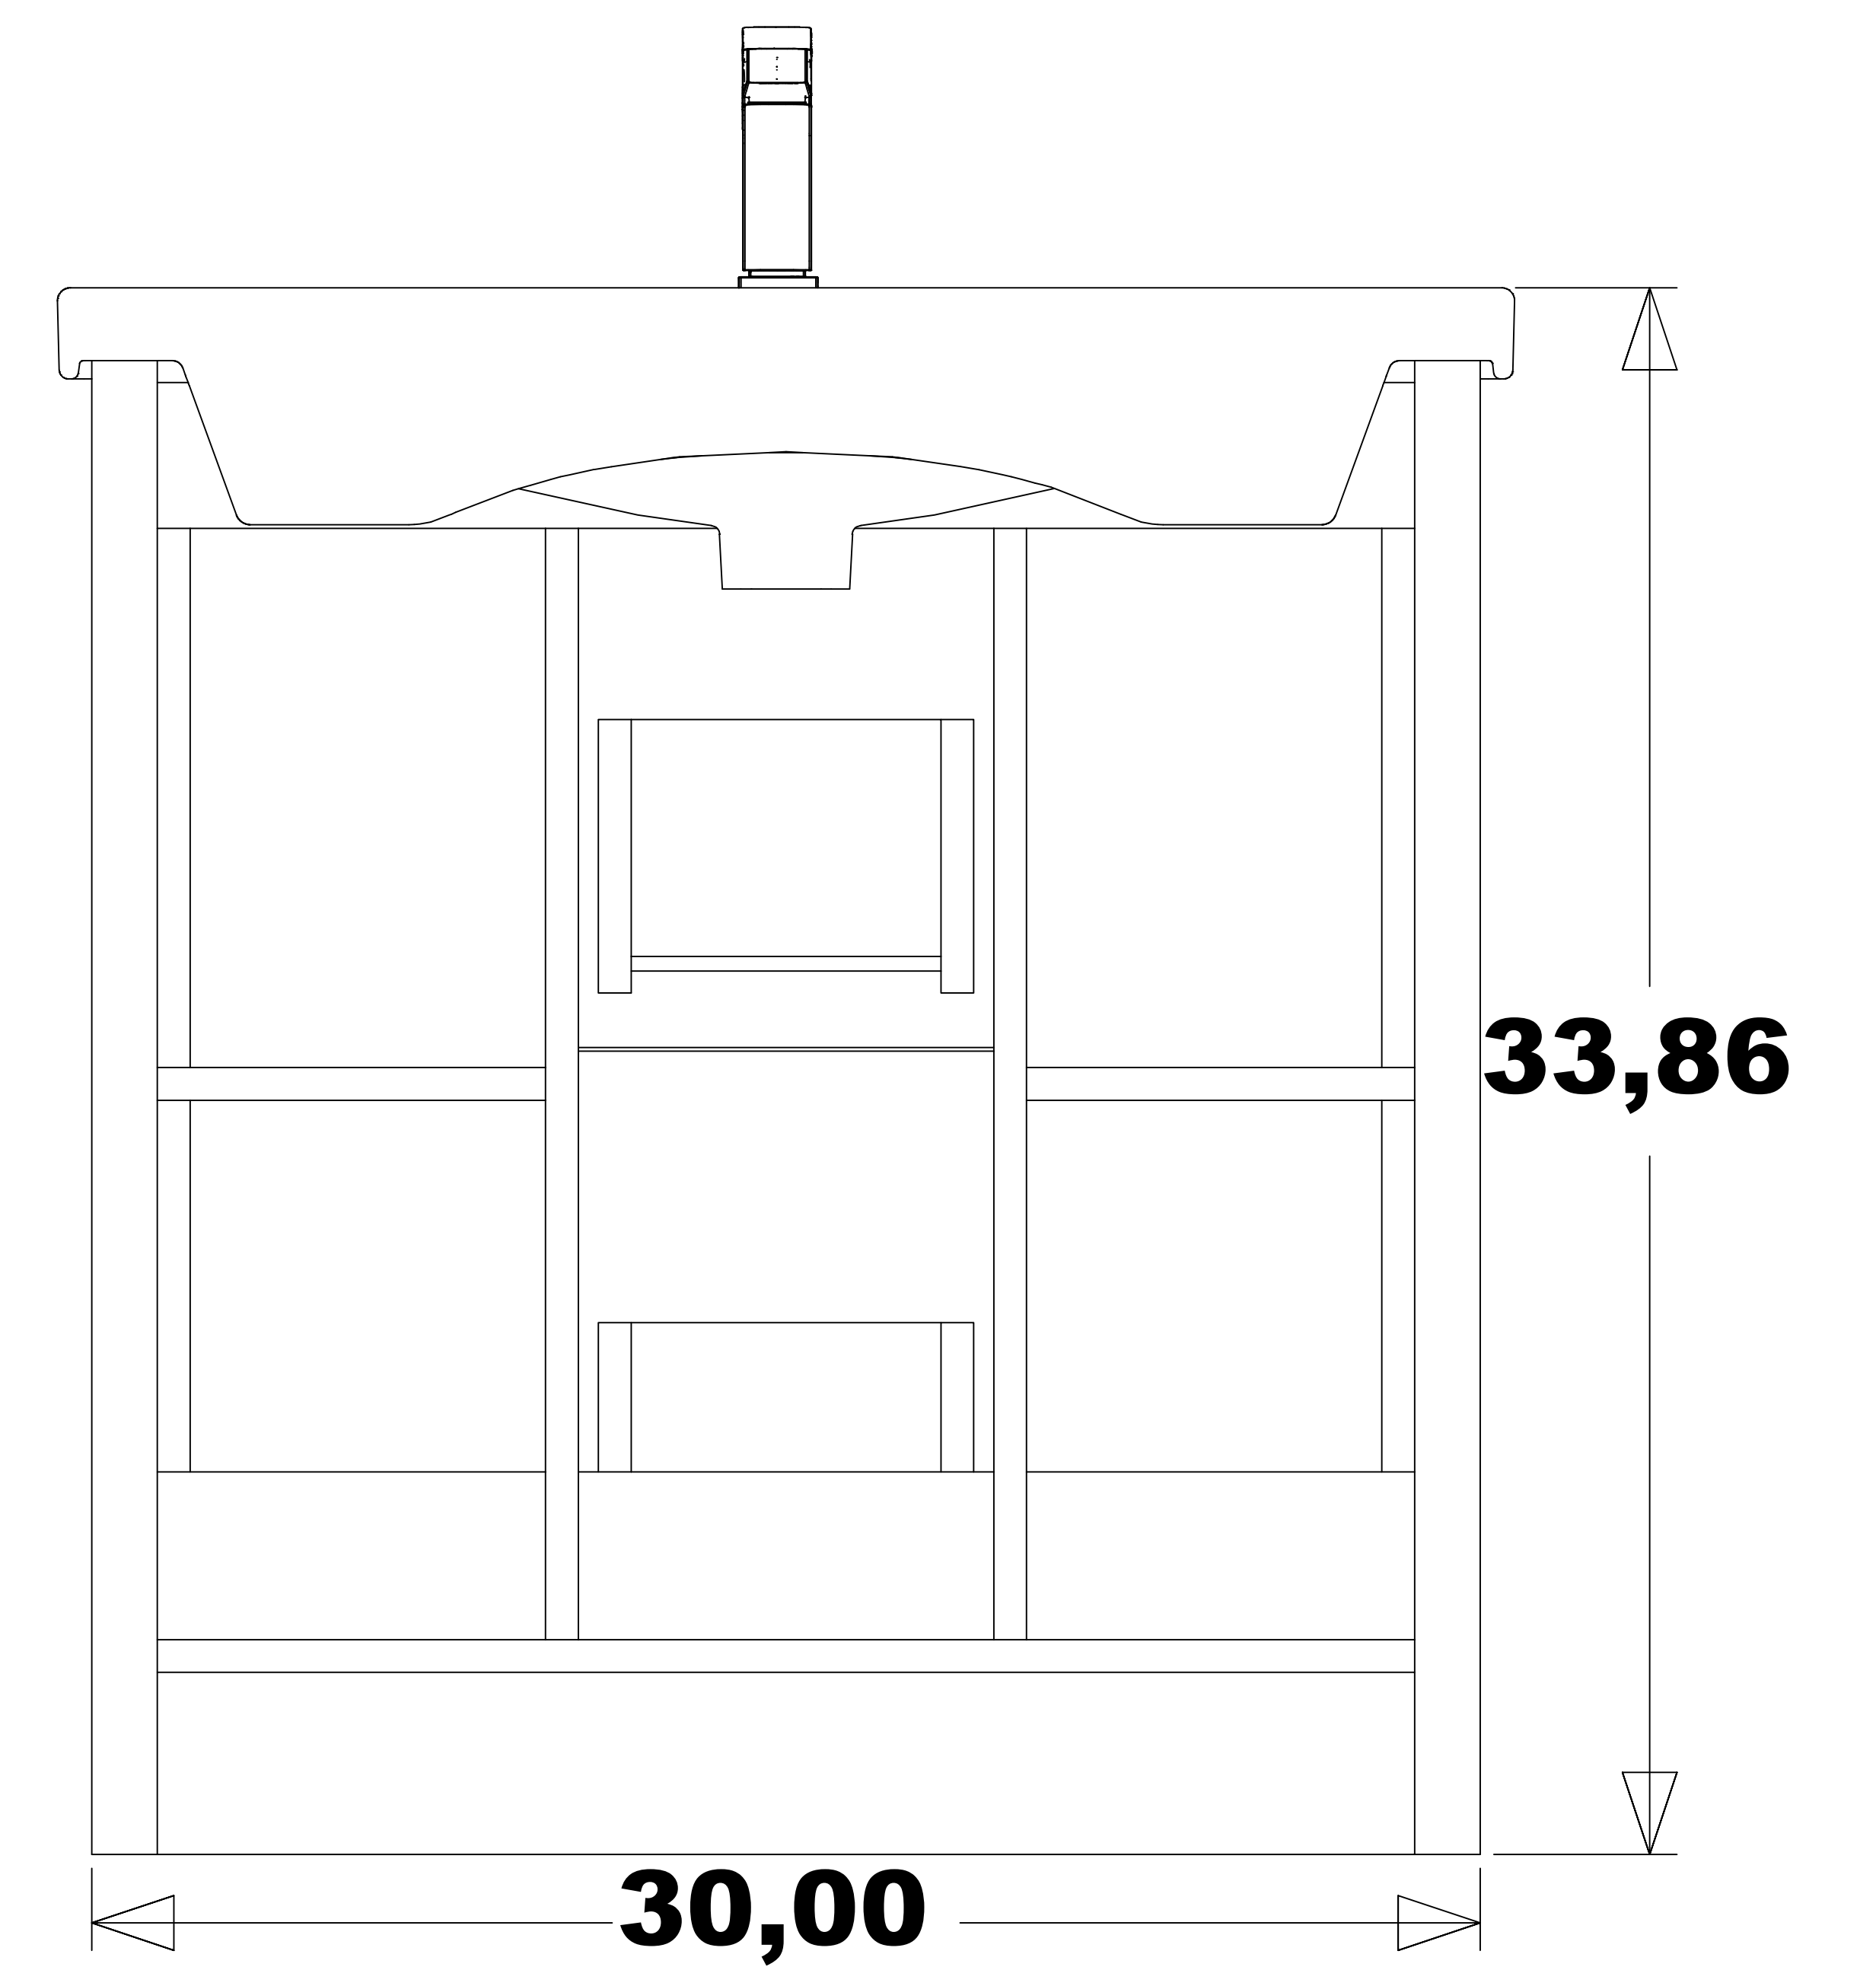

ALESSIO 32 "

.....
CABINET
OVERALL DIMENSIONS
30,00" x 17,01" x 33,86"

ISOMETRIC VIEW

TOP VIEW

FRONT VIEW

BACK VIEW