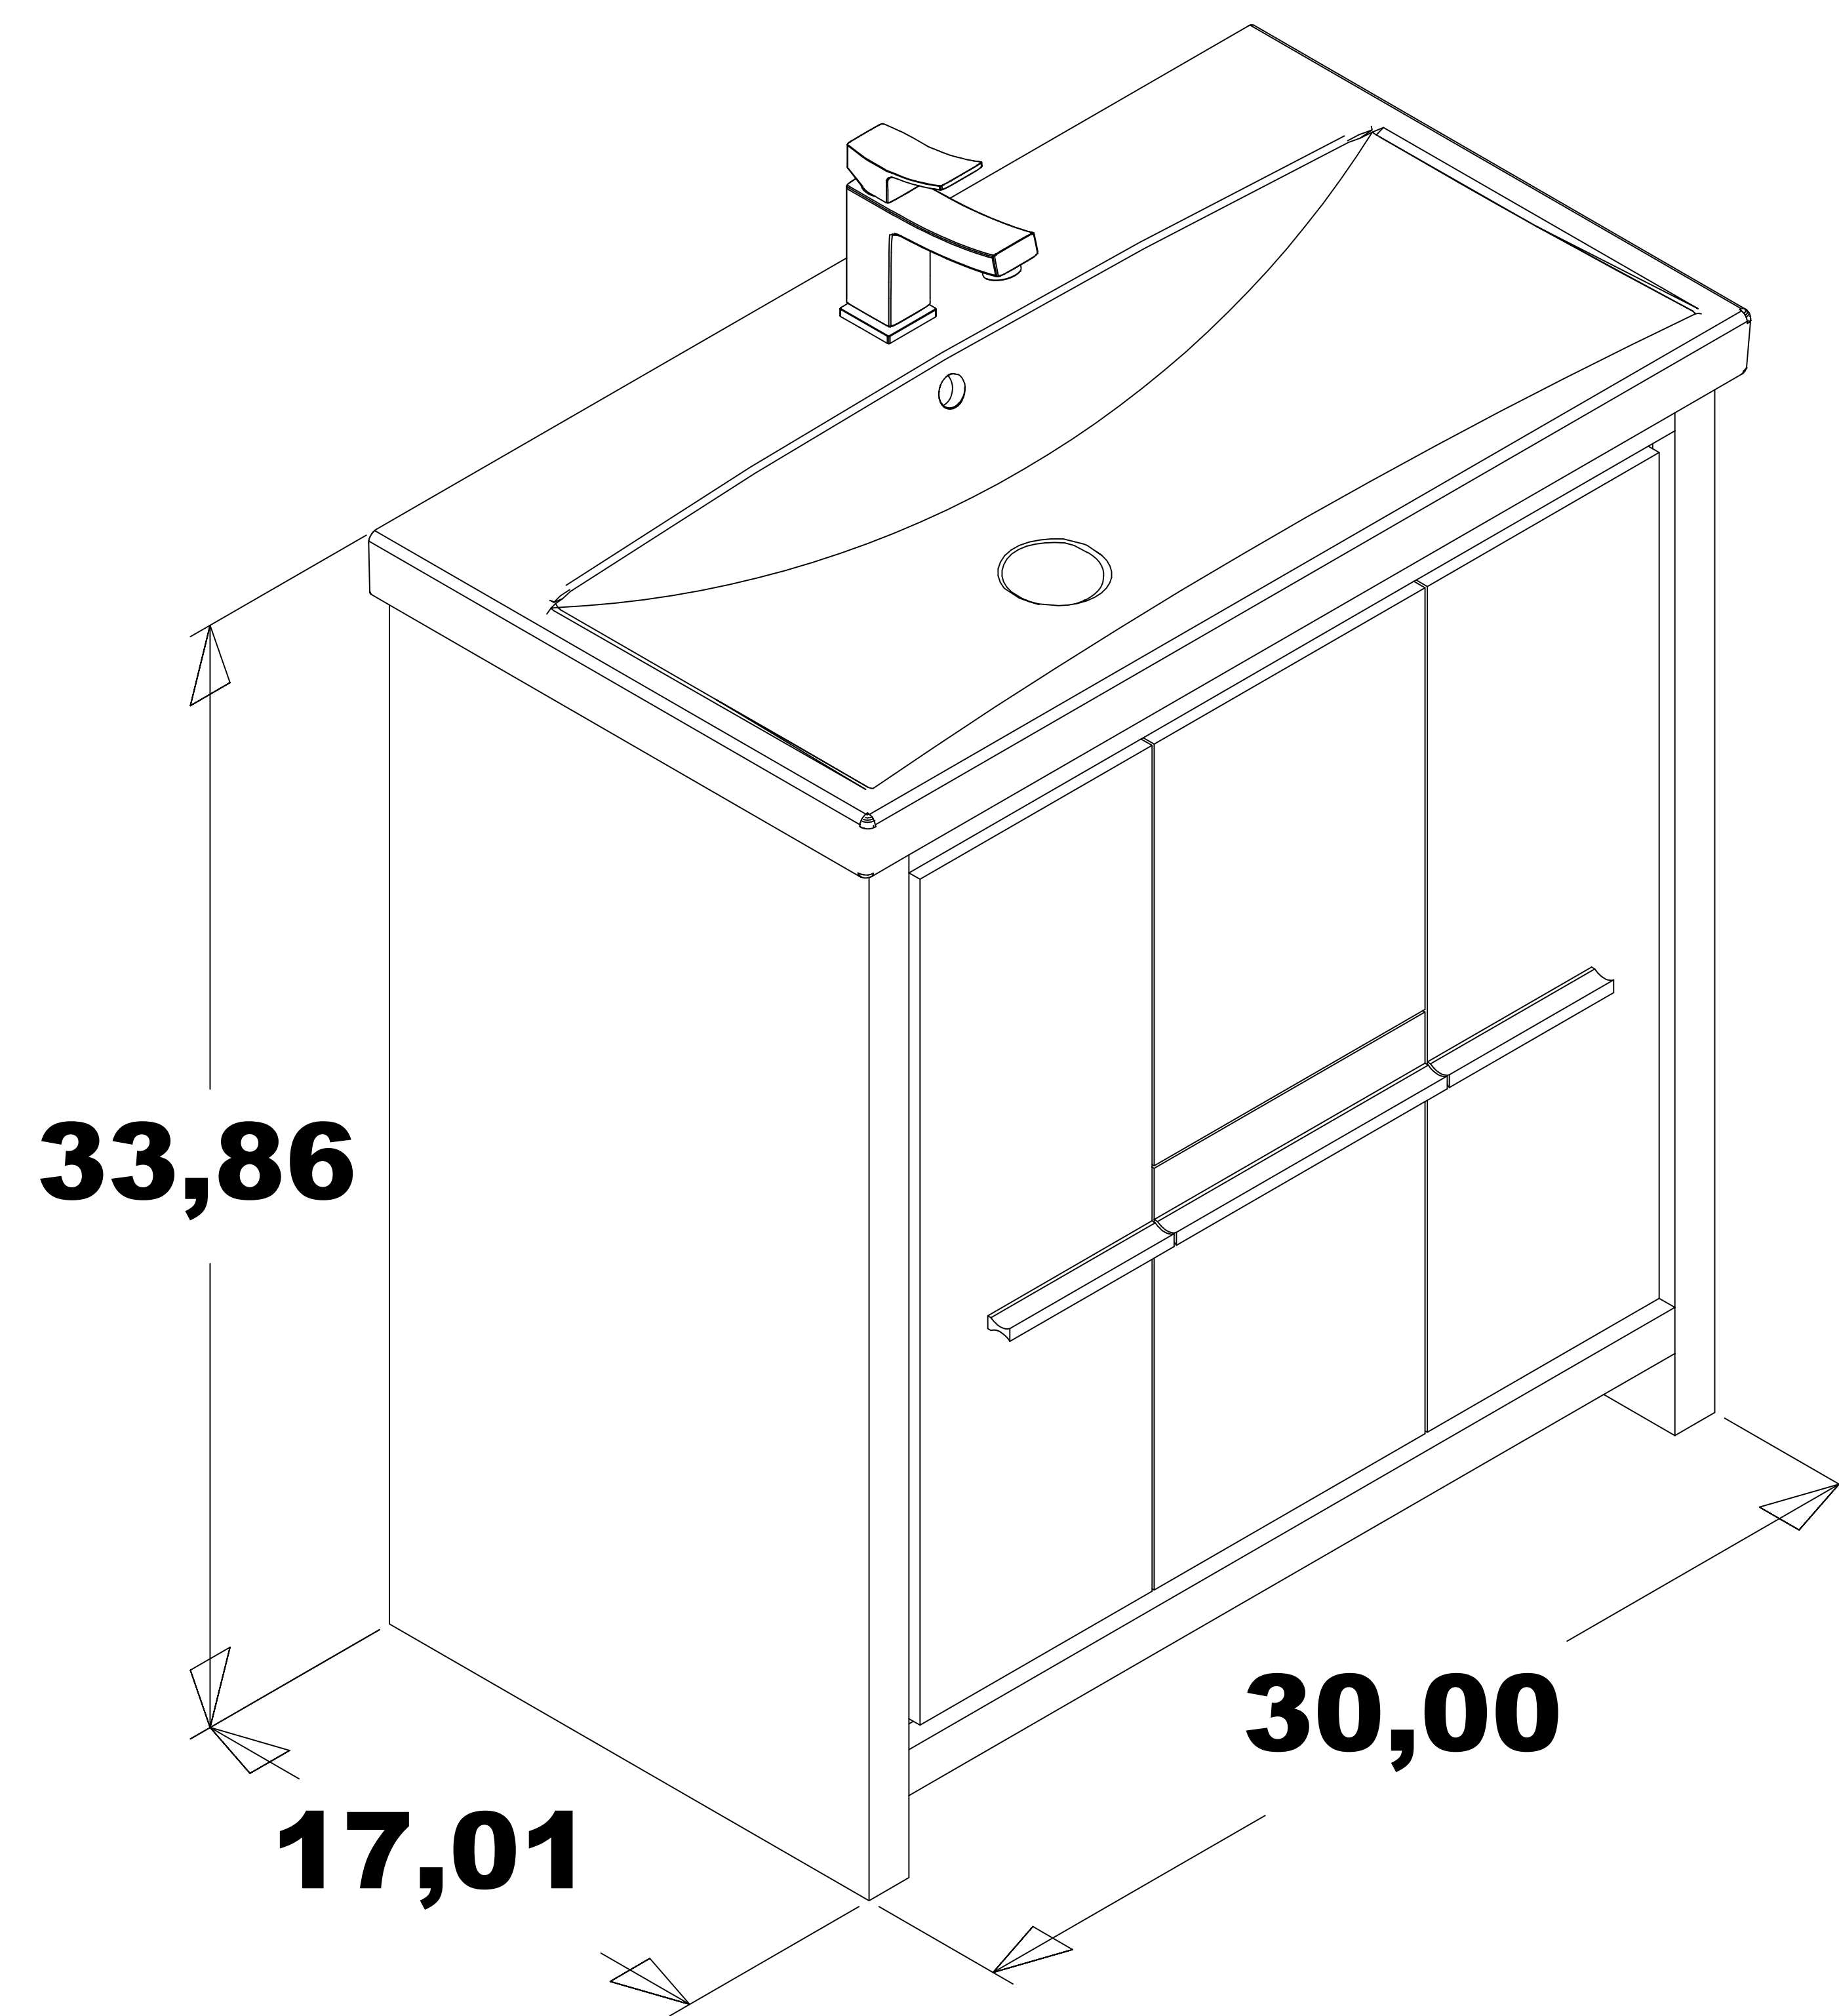

ALESSIO 32 "

.....
CABINET
OVERALL DIMENSIONS
30,00" x 17,01" x 33,86"

ISOMETRIC VIEW

TOP VIEW

FRONT VIEW

BACK VIEW