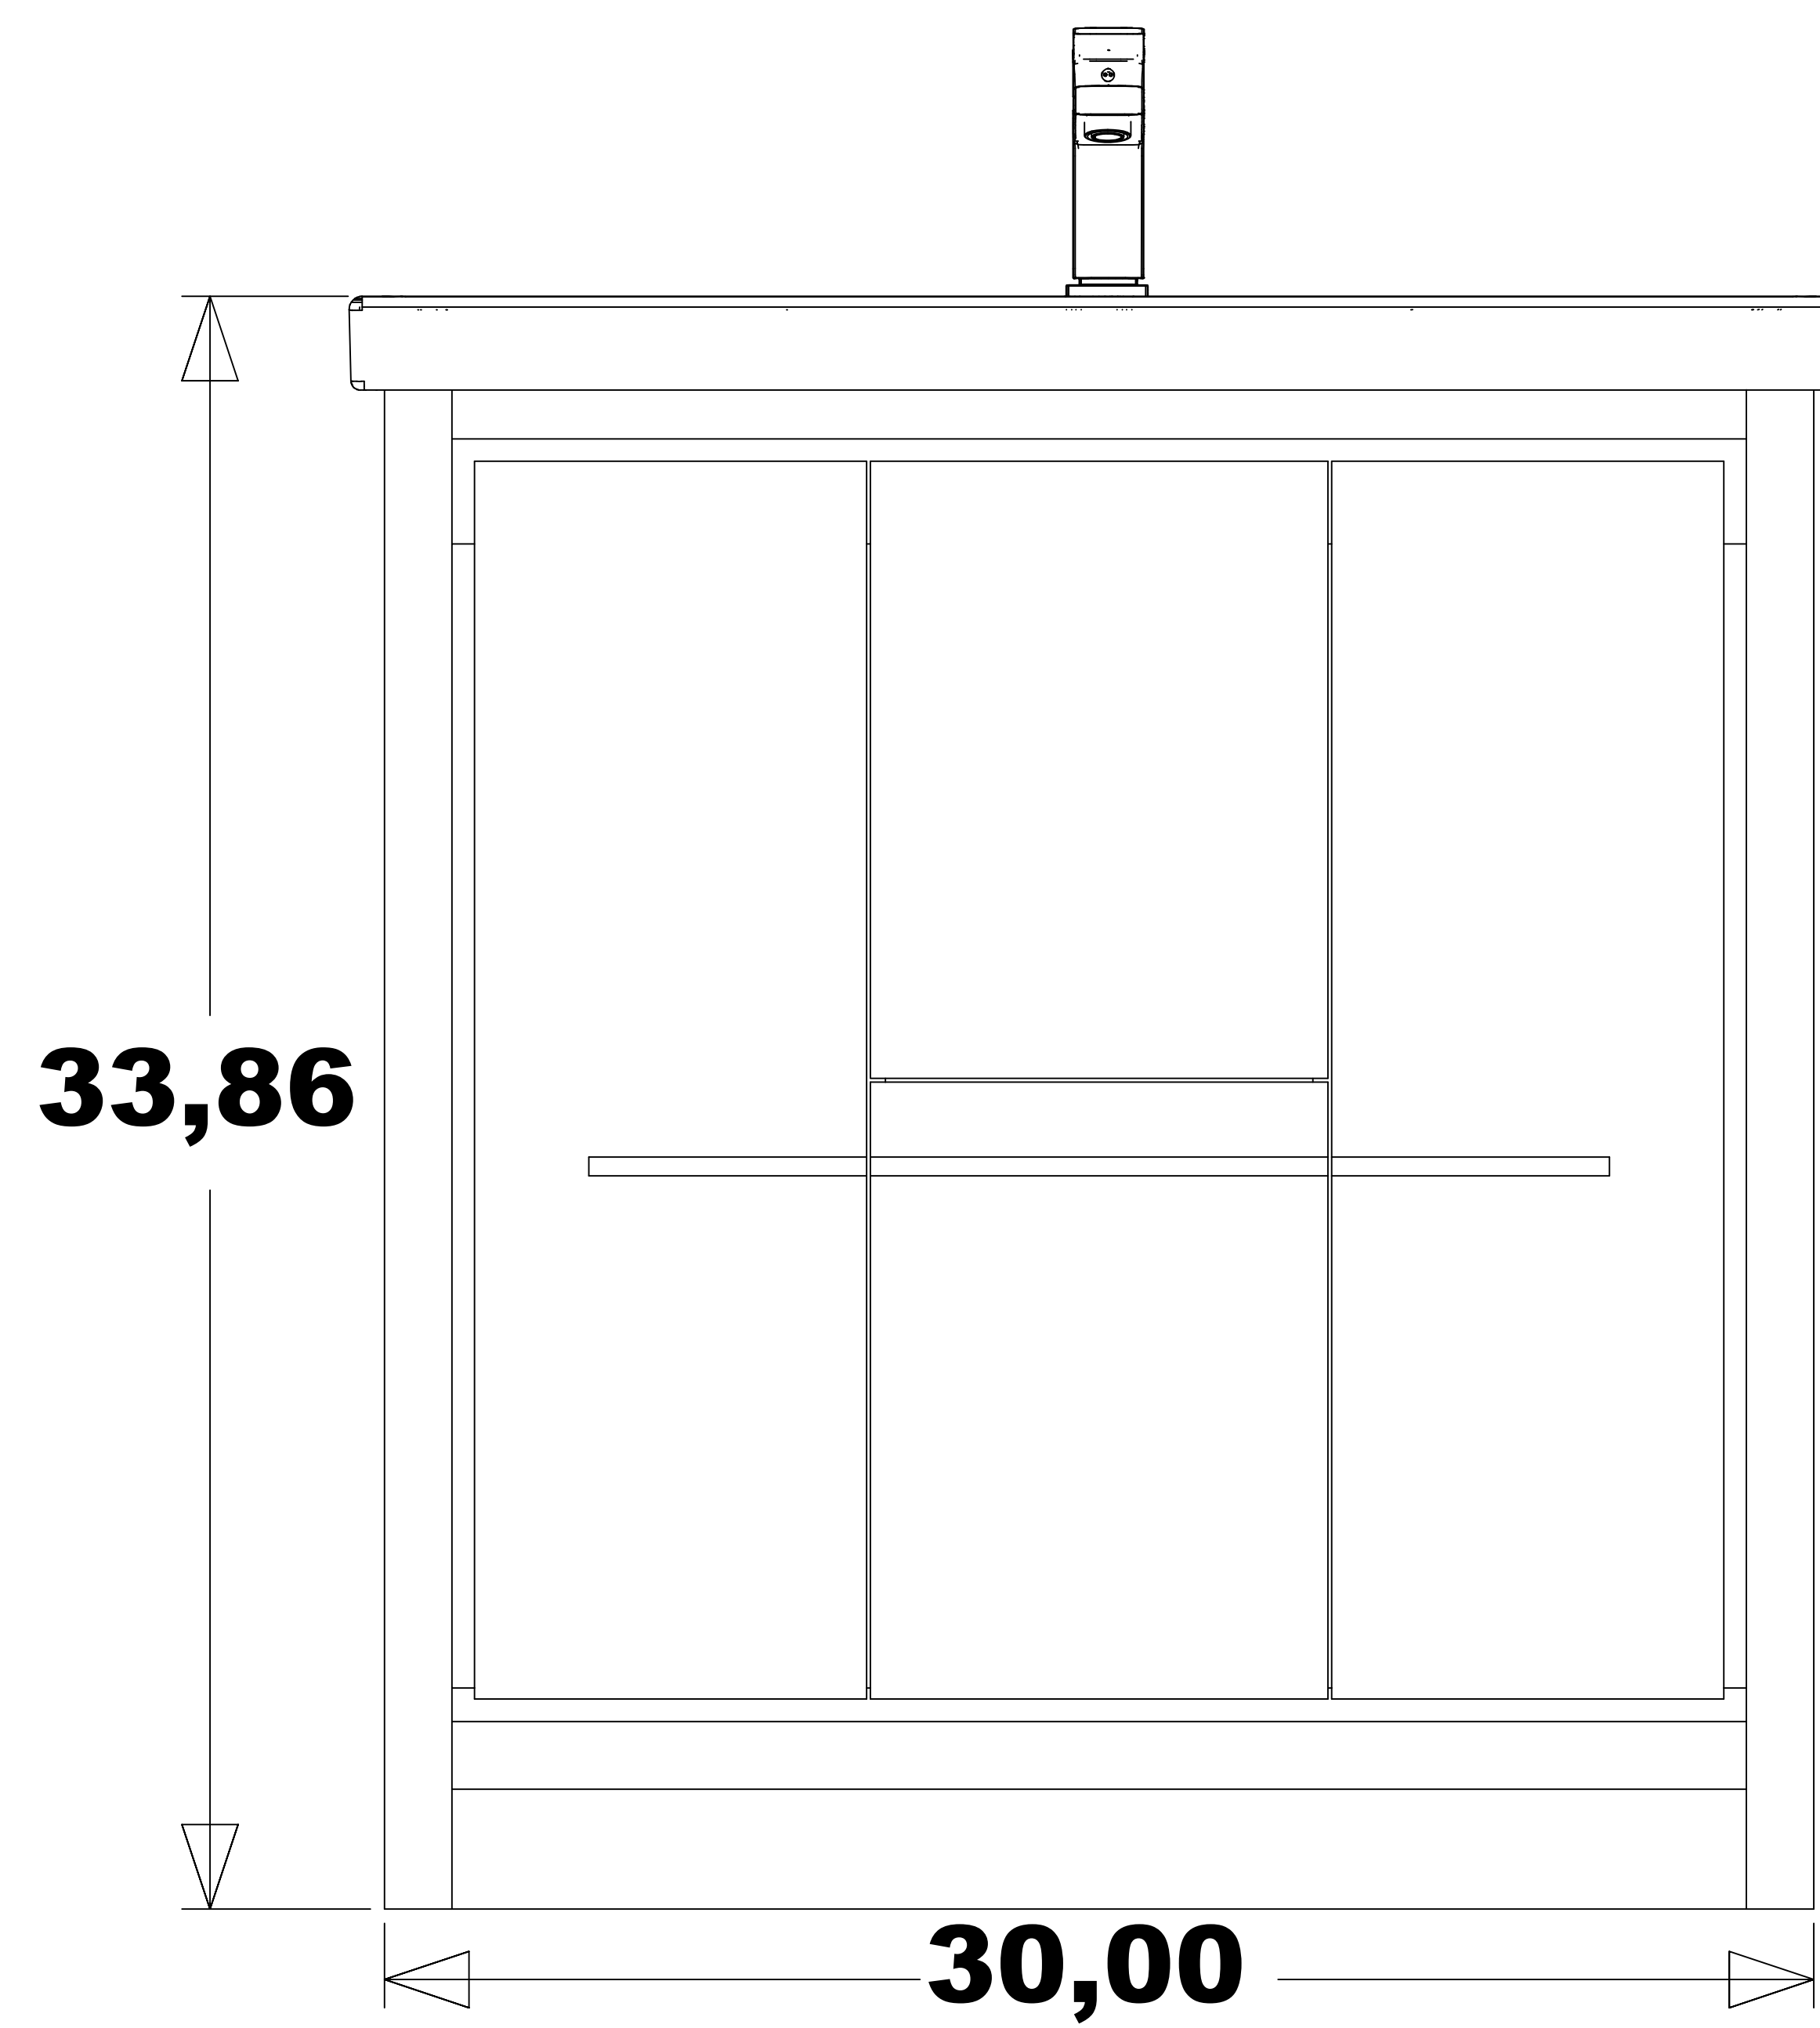

ALESSIO 32 "

.....
CABINET
OVERALL DIMENSIONS
30,00" x 17,01" x 33,86"

ISOMETRIC VIEW

TOP VIEW

FRONT VIEW

BACK VIEW