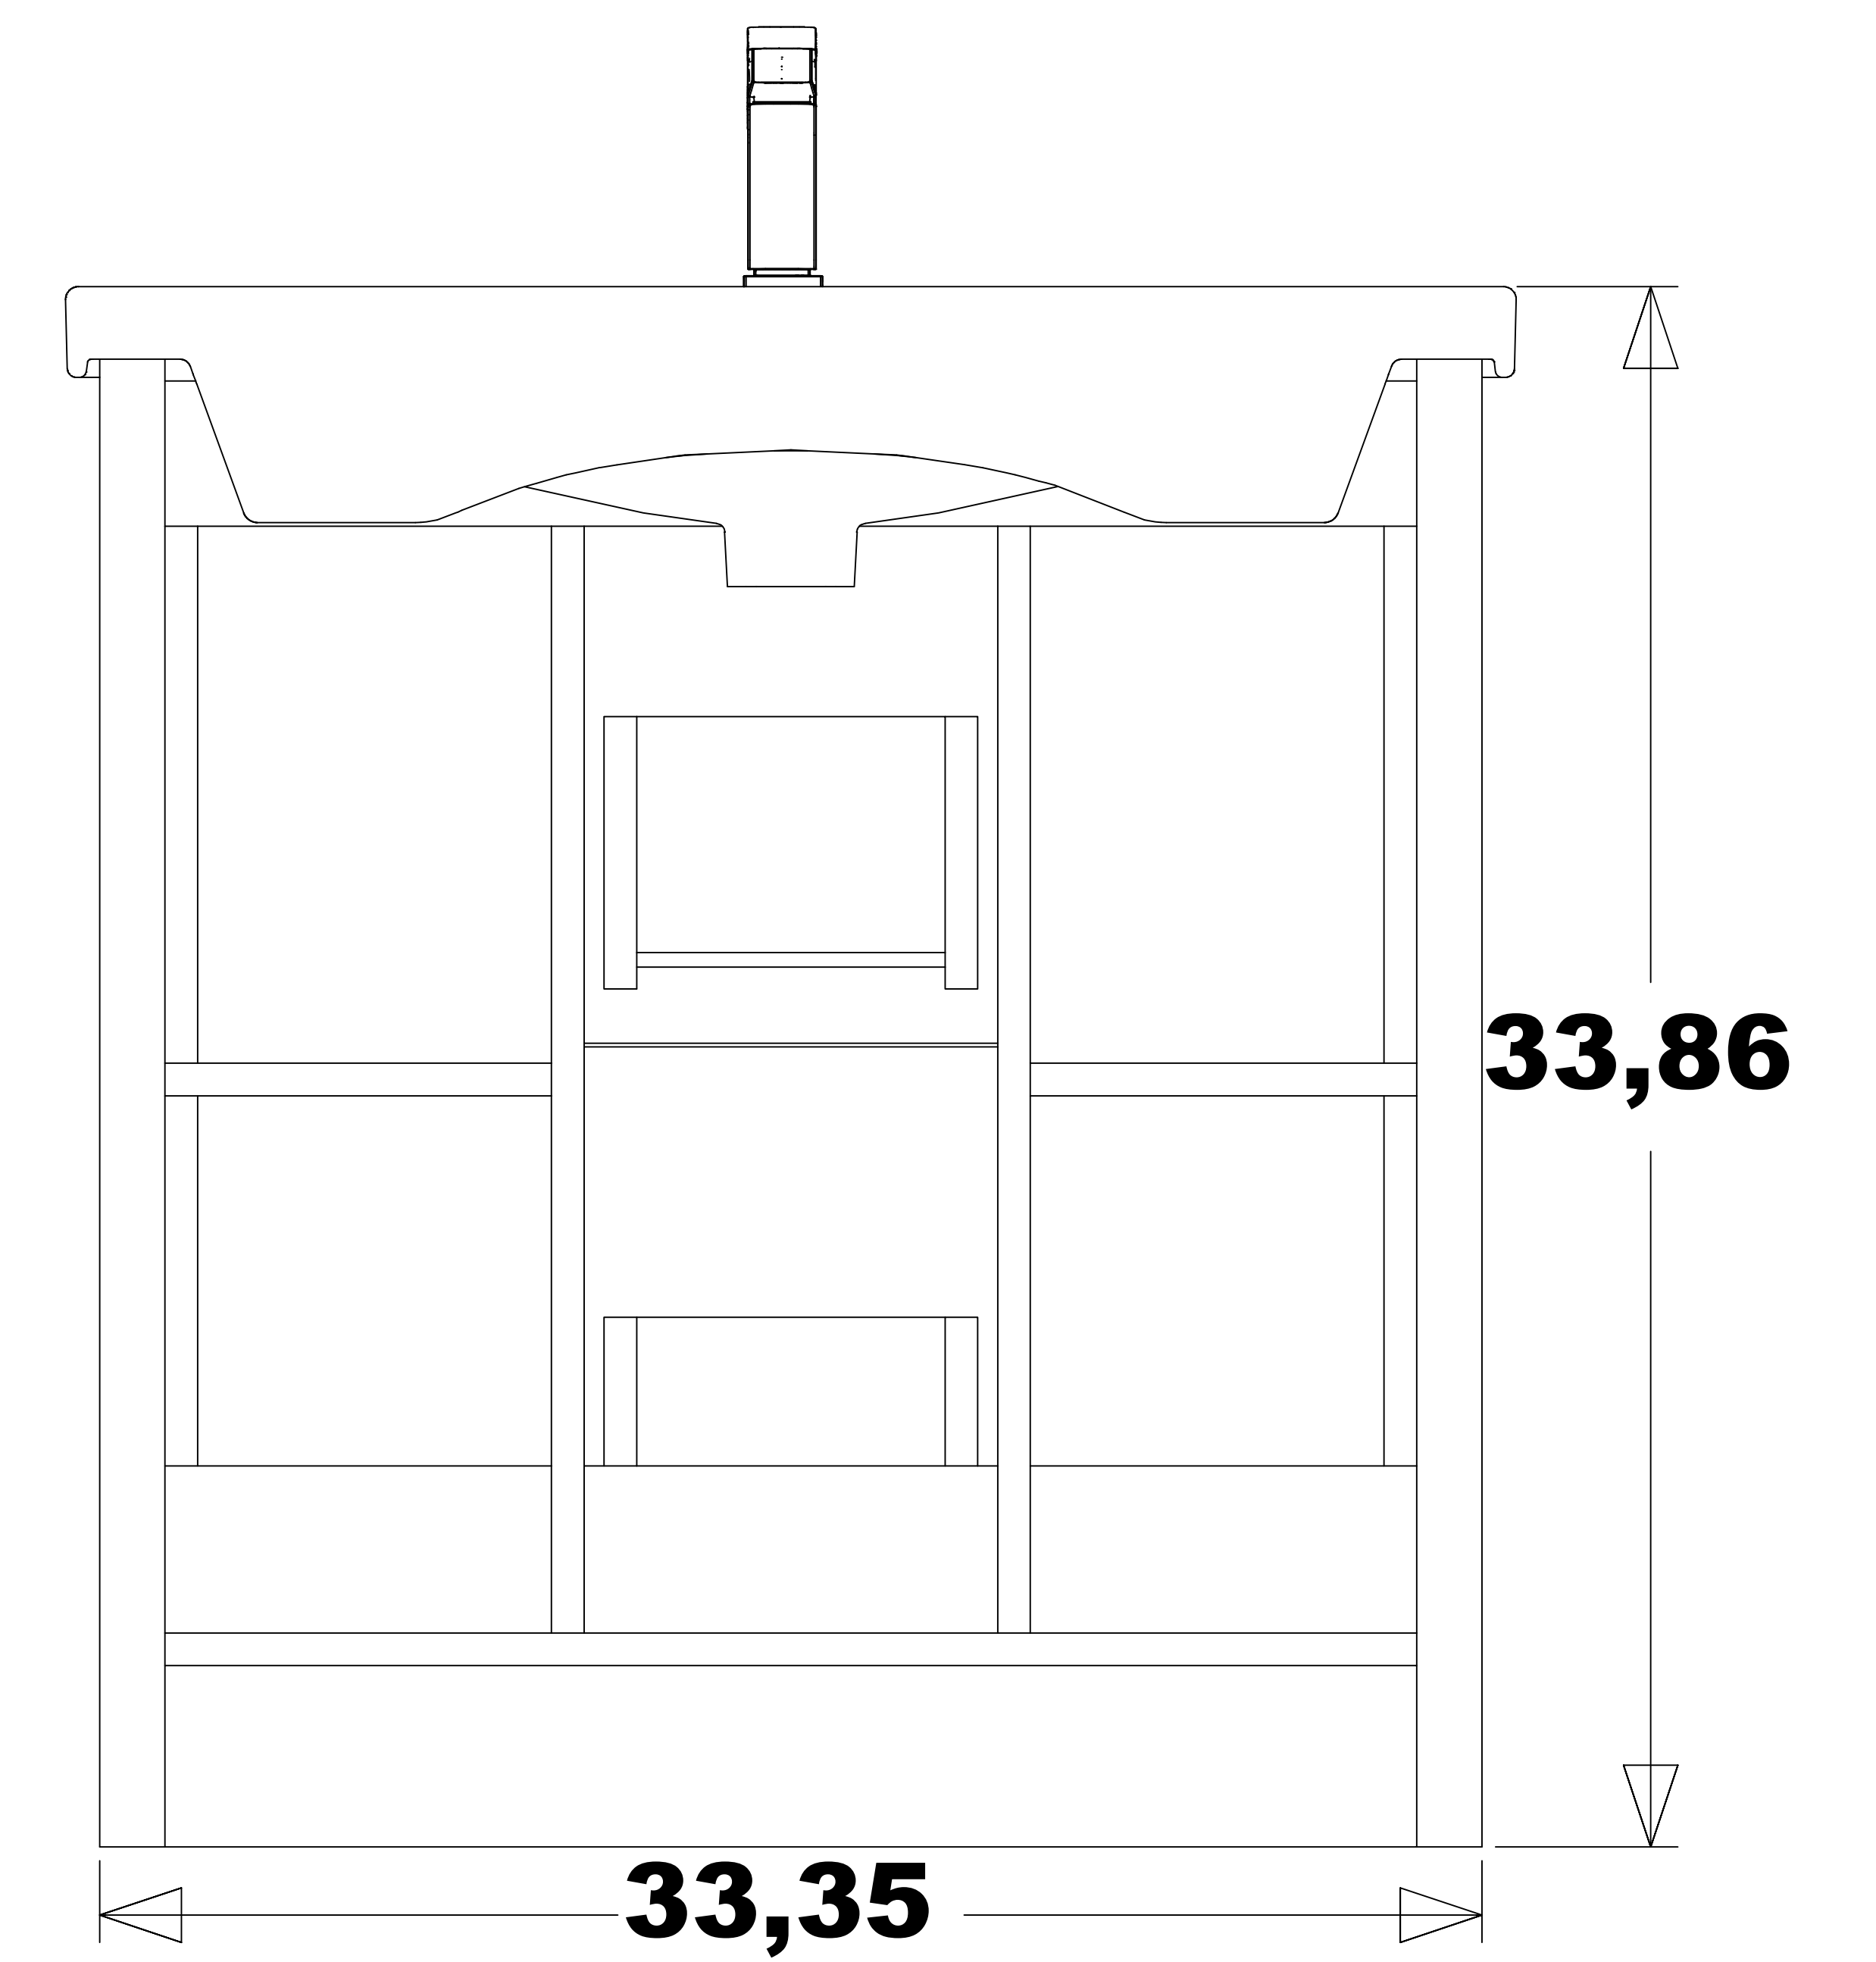

**ALESSIO 36 "**

.....  
**CABINET**  
**OVERALL DIMENSIONS**  
**33,35" x 17,01" x 33,86"**

ISOMETRIC VIEW

TOP VIEW

FRONT VIEW

BACK VIEW