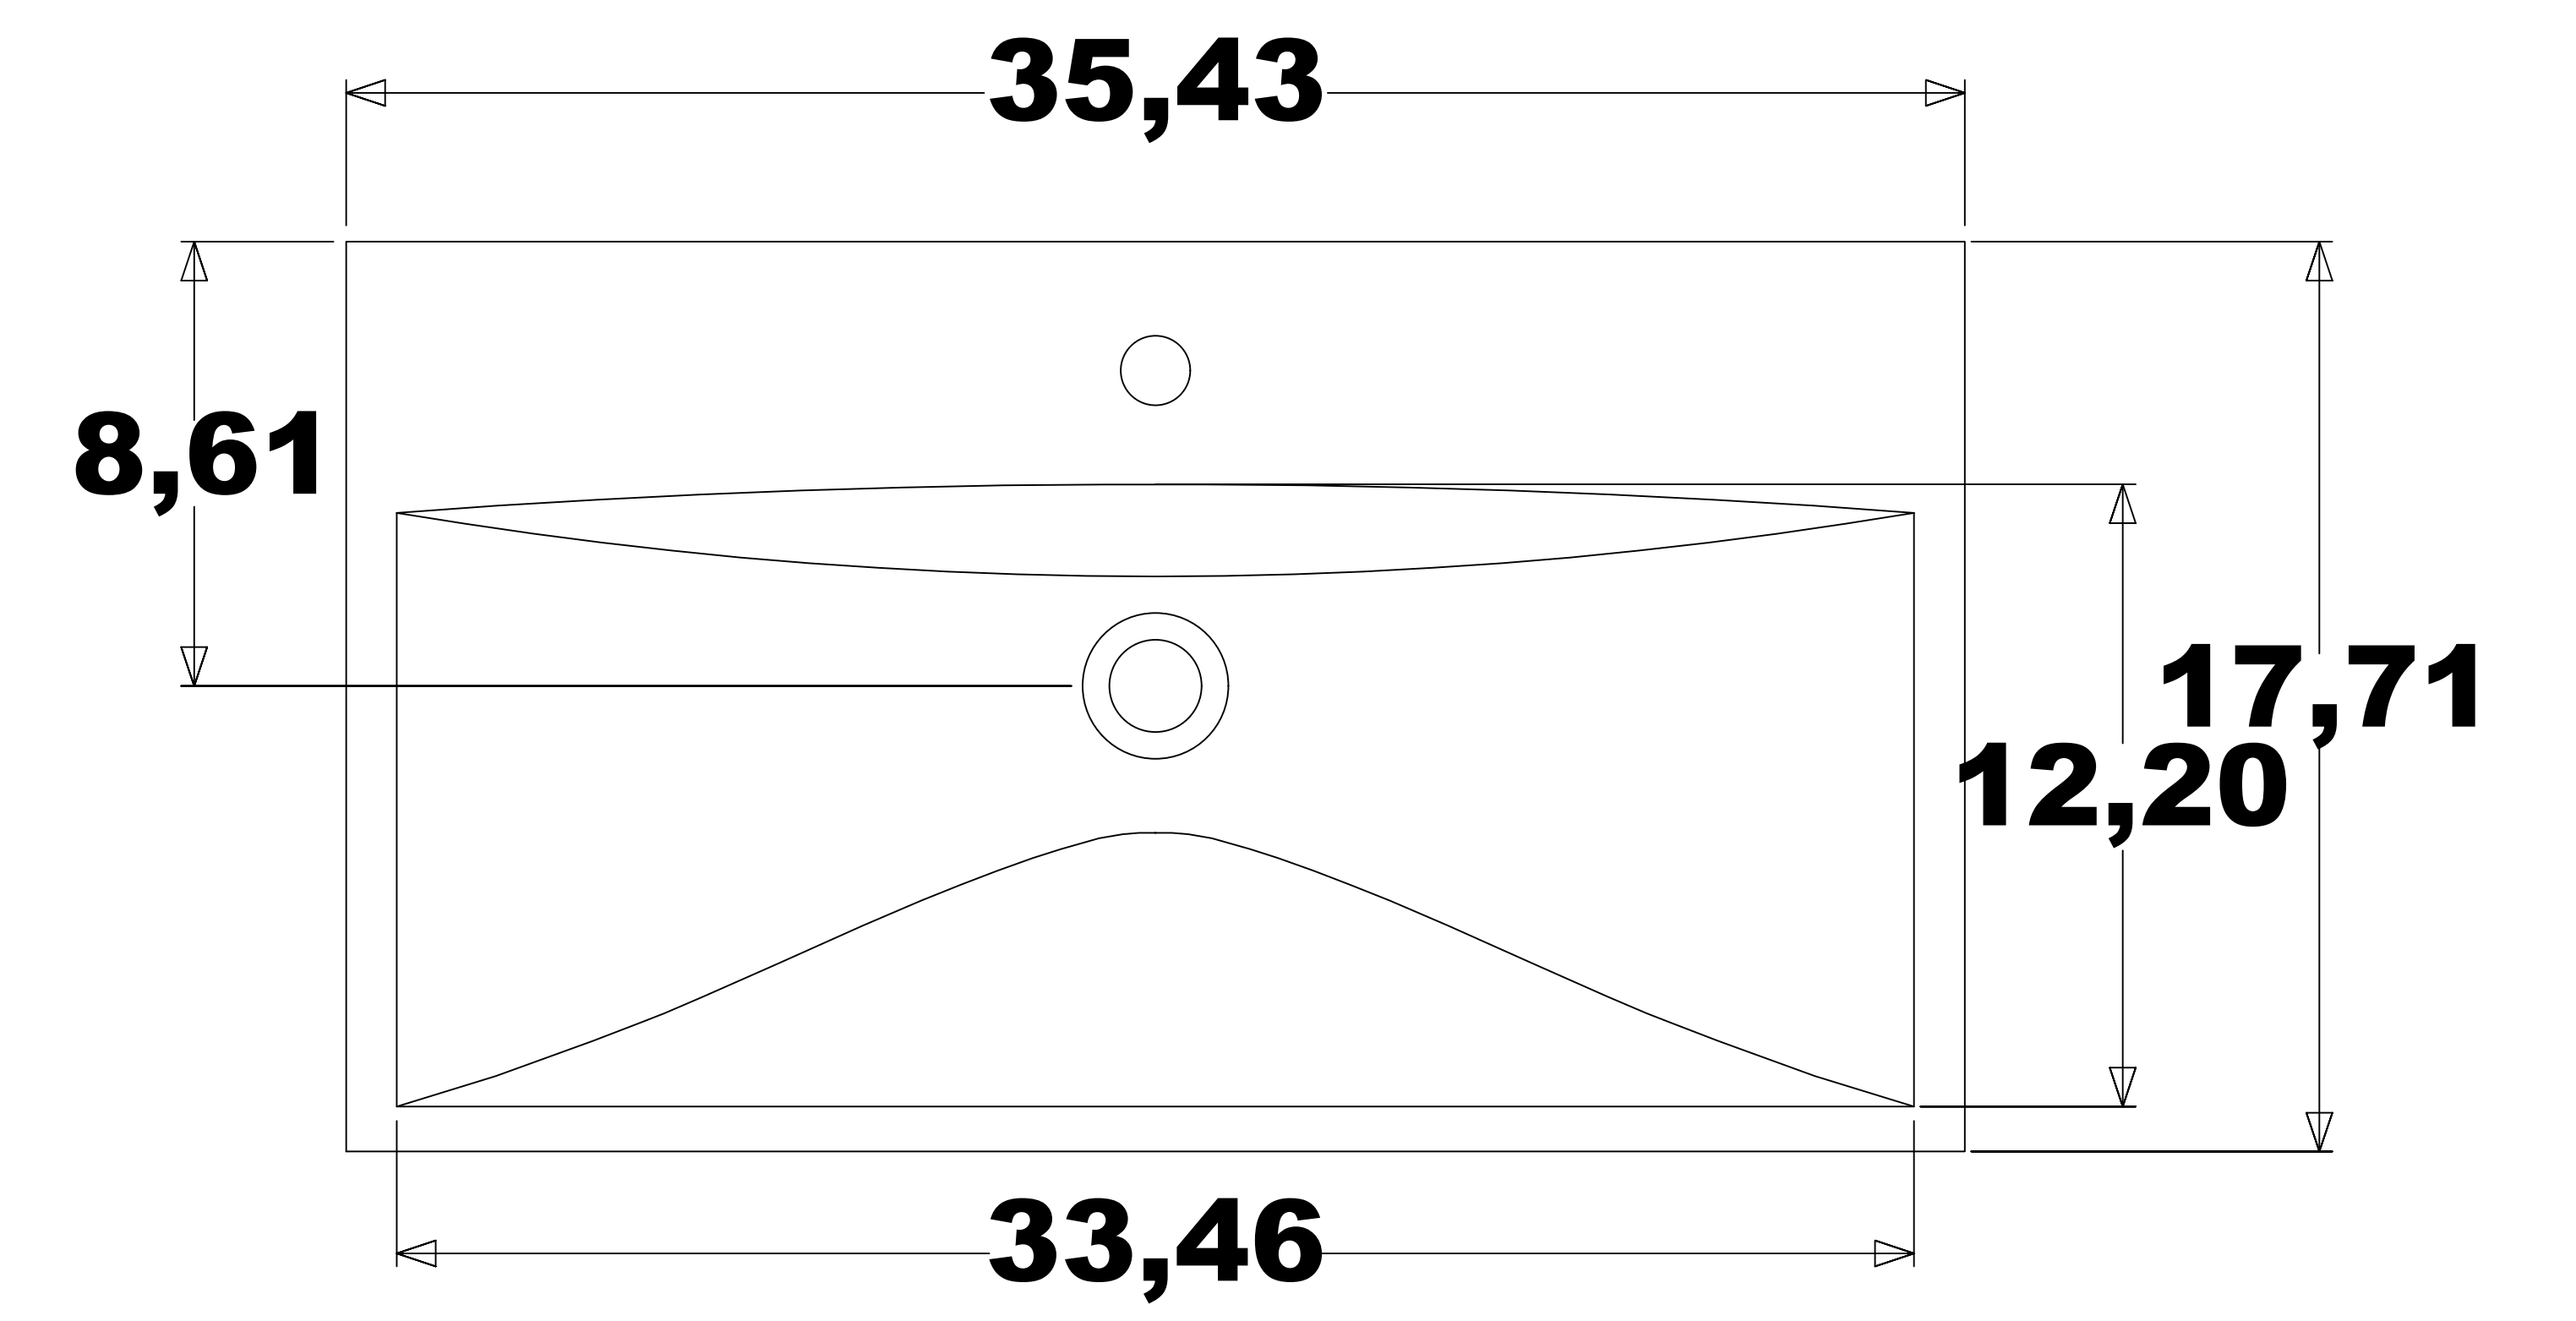

**ALESSIO 36 "**

.....  
**CABINET**  
**OVERALL DIMENSIONS**  
**33,35" x 17,01" x 33,86"**

ISOMETRIC VIEW

TOP VIEW

FRONT VIEW

BACK VIEW