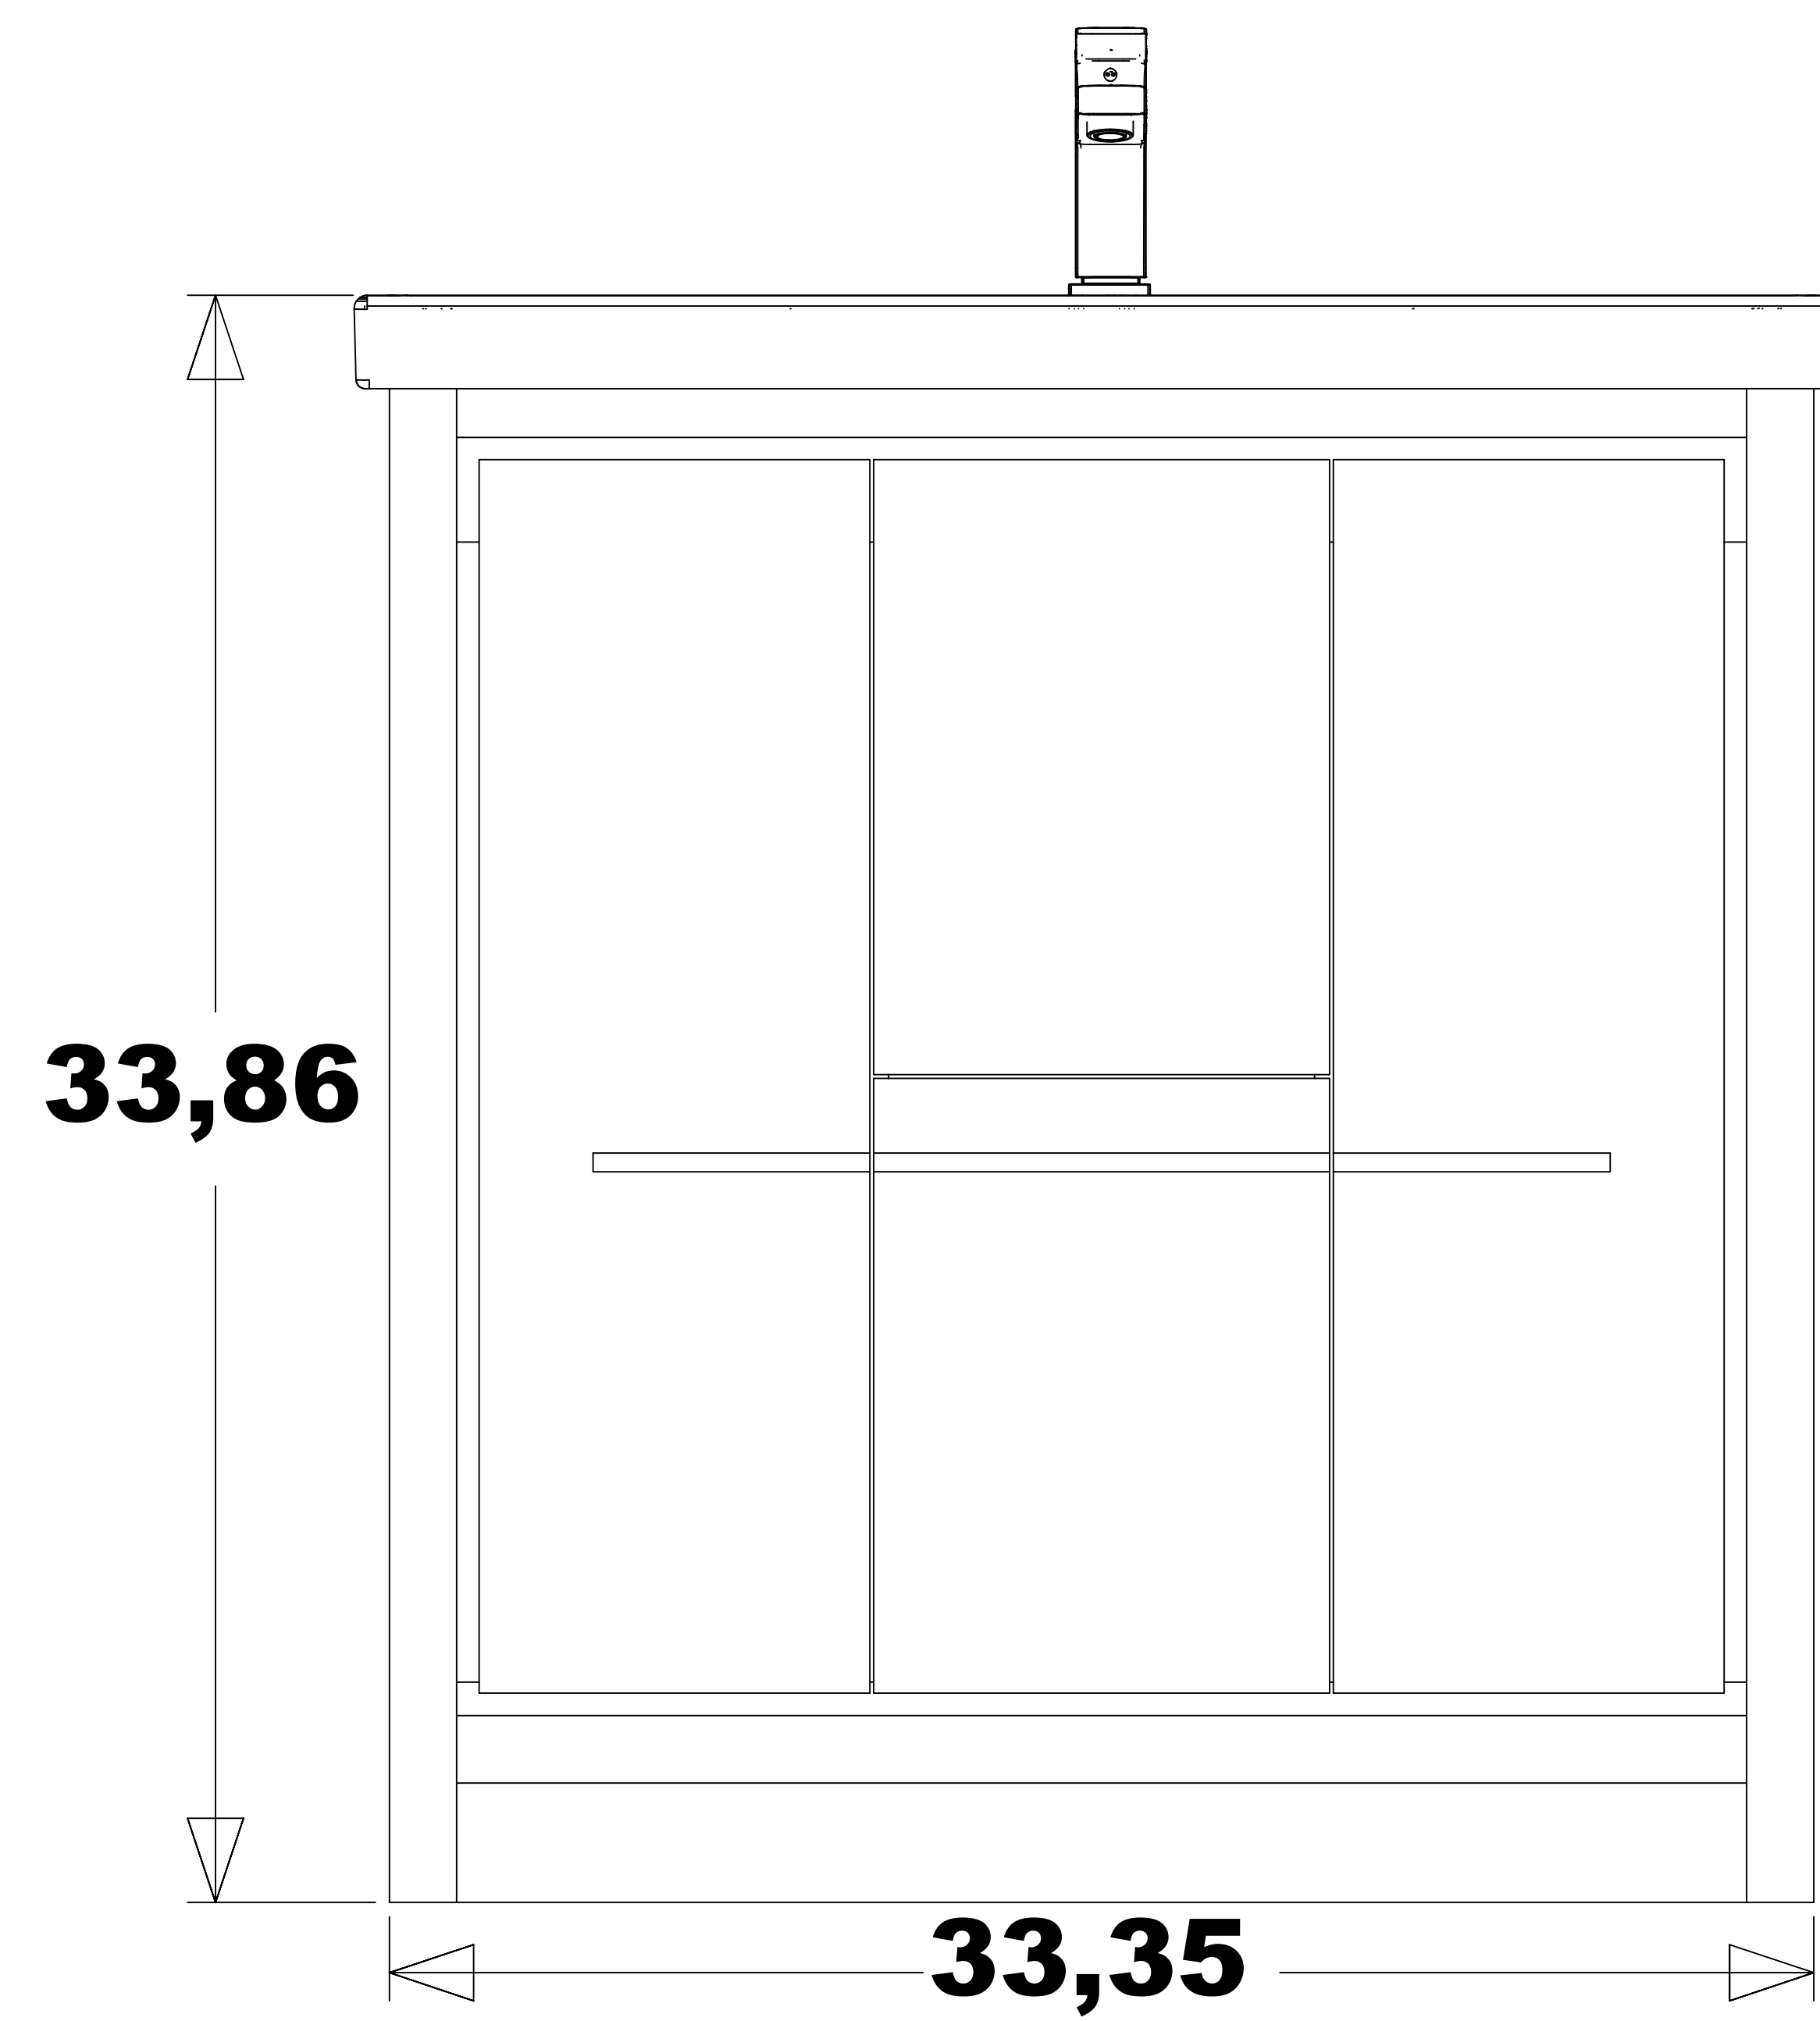

**ALESSIO 36 "**

.....  
**CABINET**  
**OVERALL DIMENSIONS**  
**33,35" x 17,01" x 33,86"**

ISOMETRIC VIEW

TOP VIEW

FRONT VIEW

BACK VIEW