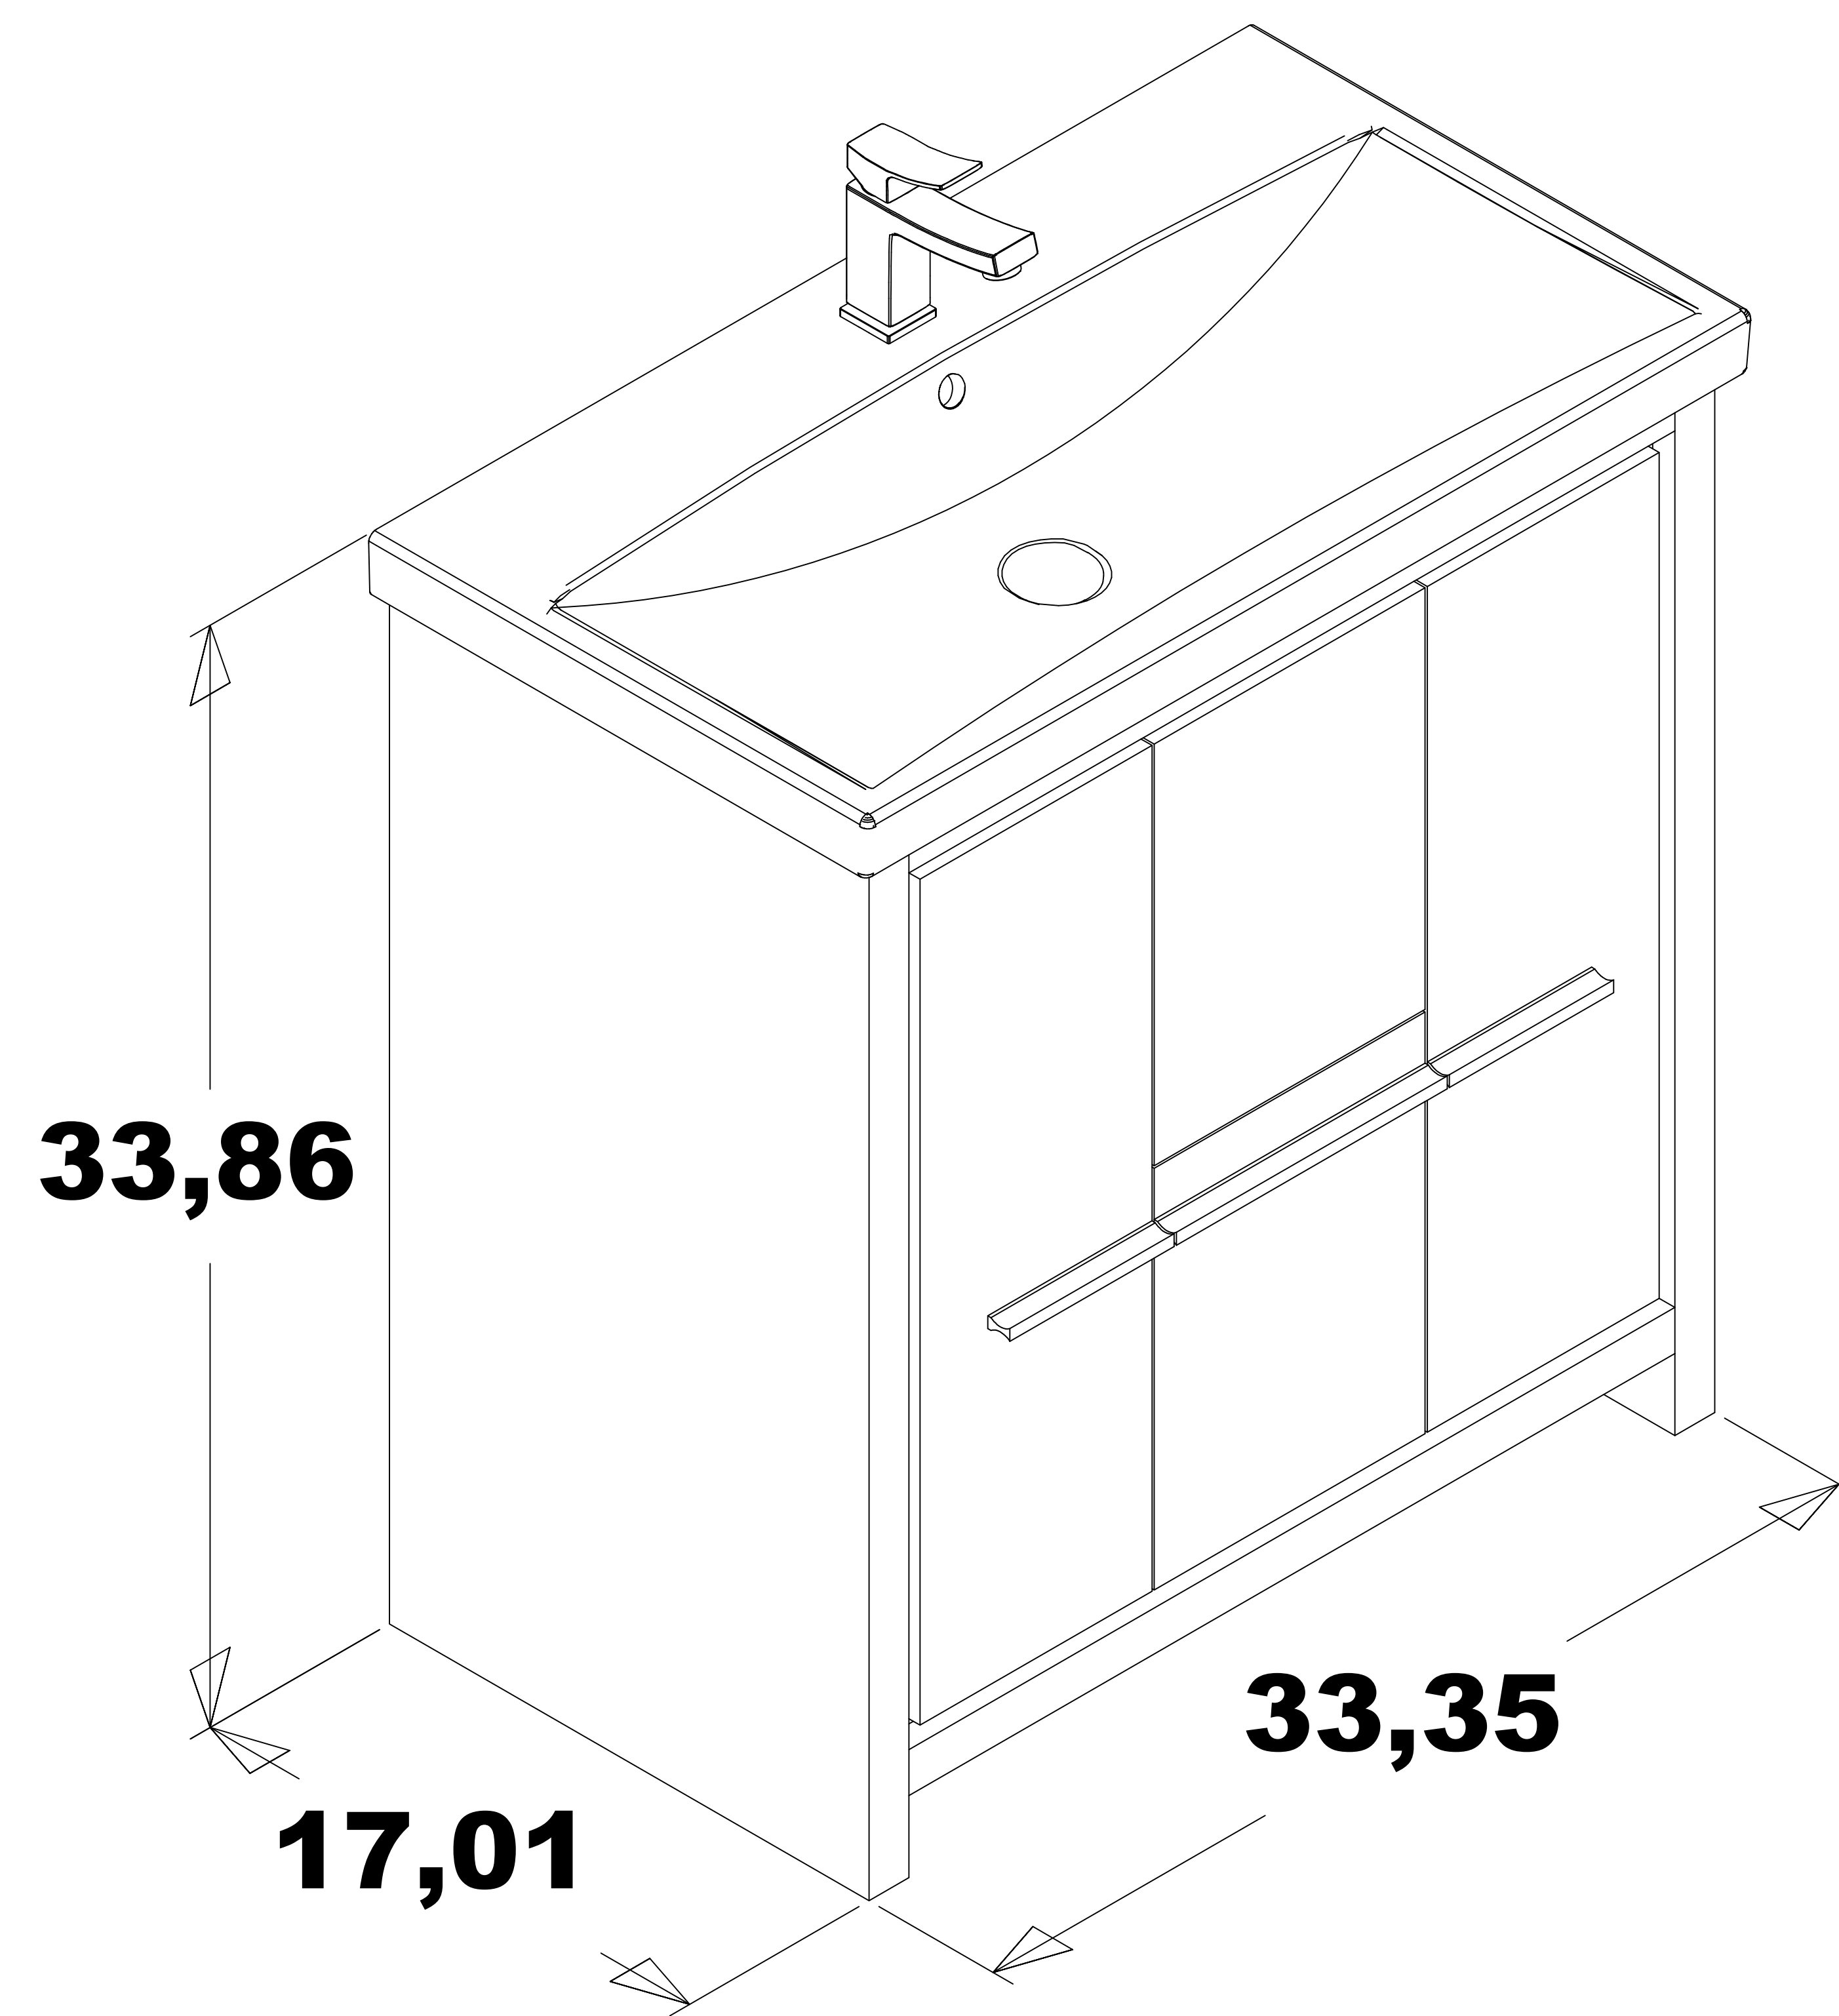

**ALESSIO 36 "**

.....  
**CABINET**  
**OVERALL DIMENSIONS**  
**33,35" x 17,01" x 33,86"**

ISOMETRIC VIEW

TOP VIEW

FRONT VIEW

BACK VIEW