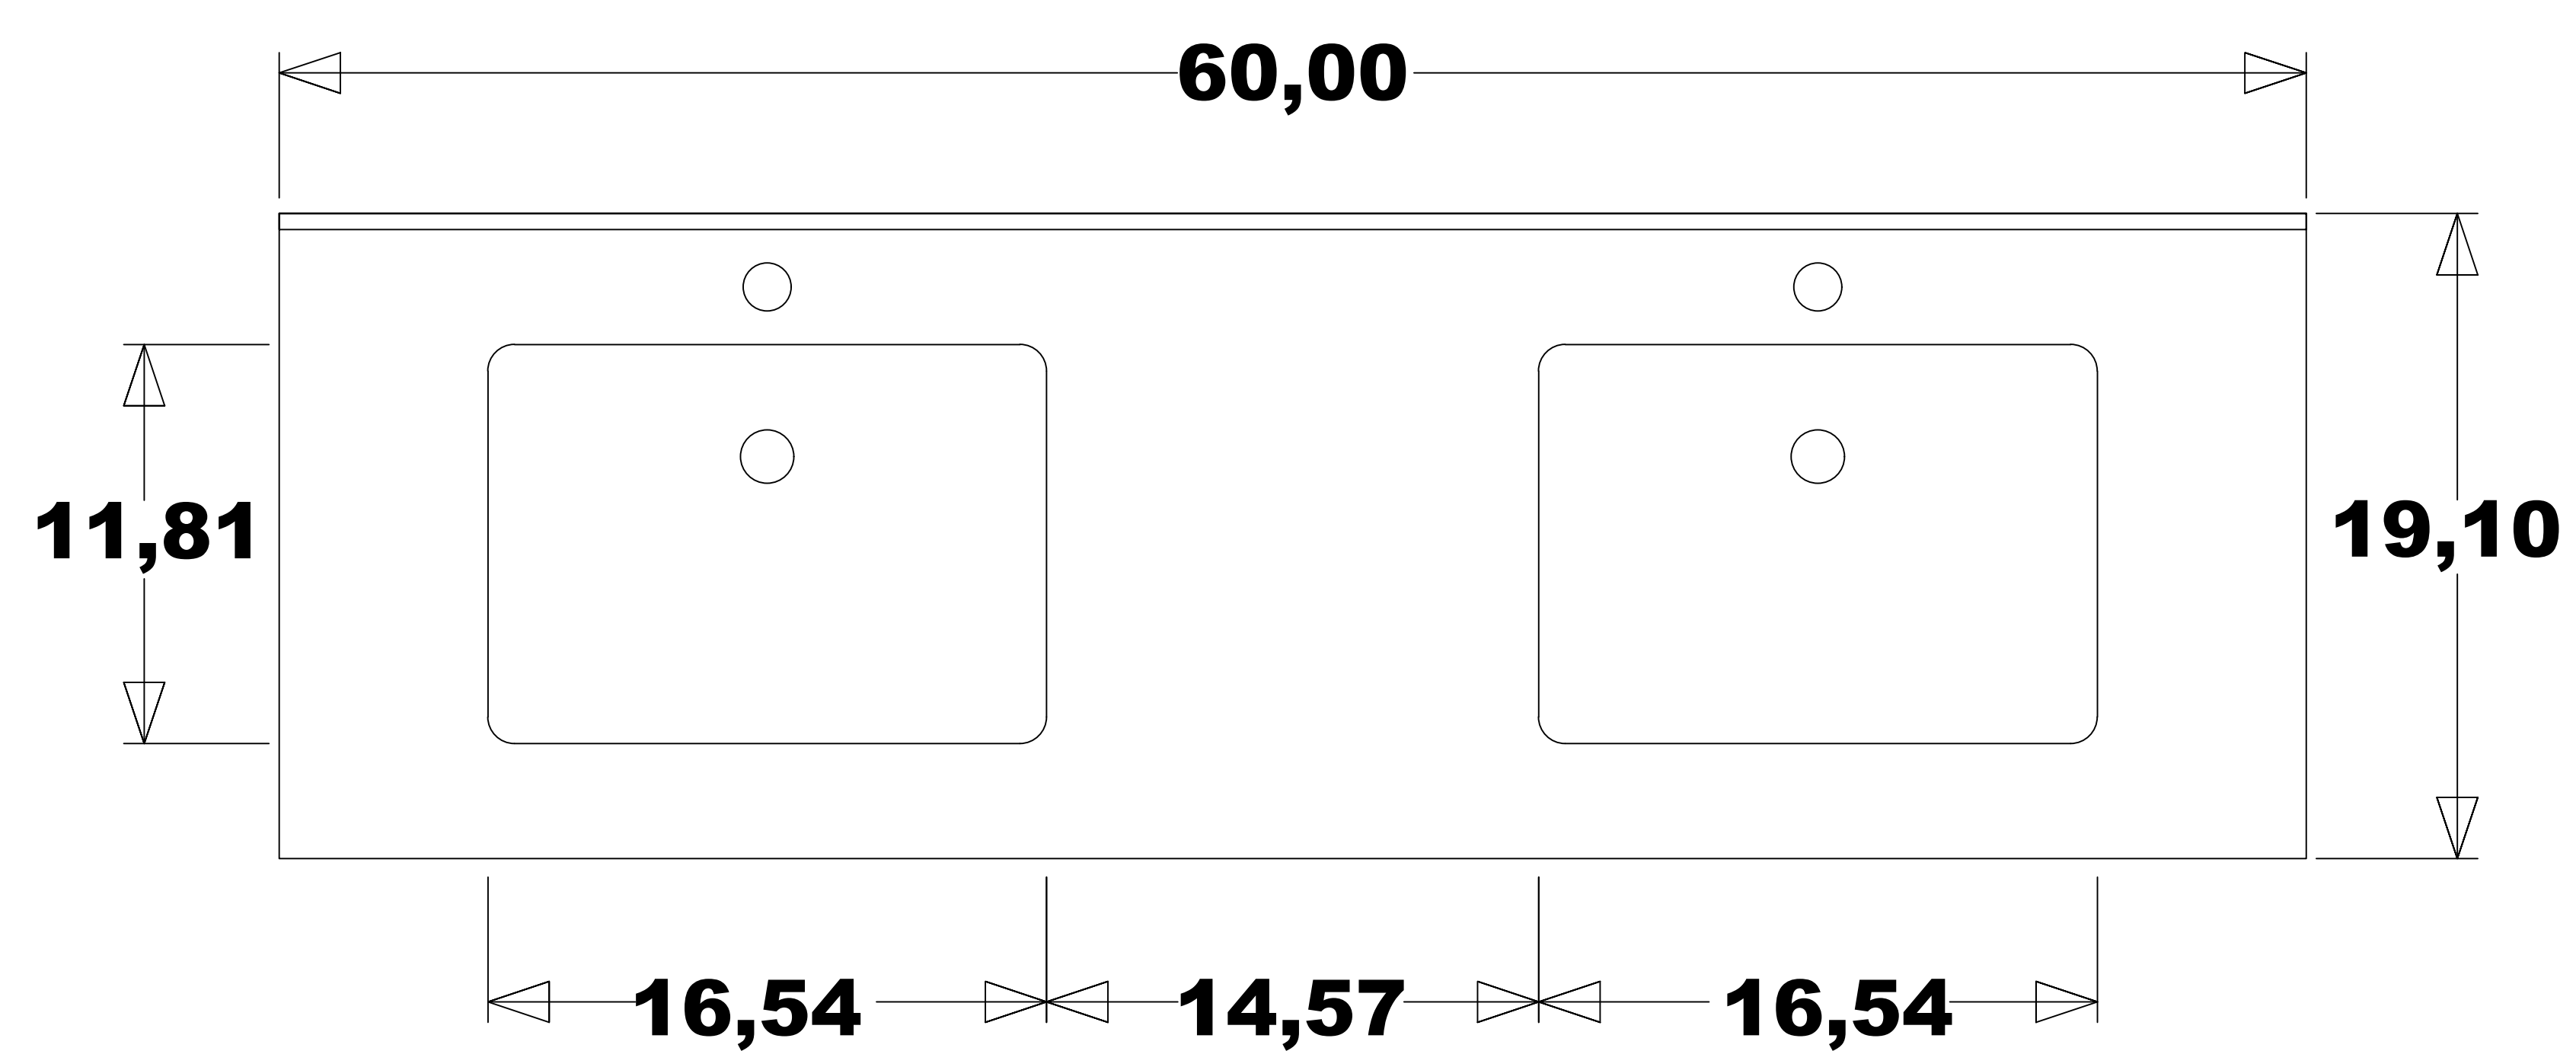

**ALESSIO 60 "**

CABINET

OVERALL DIMENSIONS  
59,06" x 18,31" x 33,86"

ISOMETRIC VIEW

TOP VIEW

FRONT VIEW

BACK VIEW