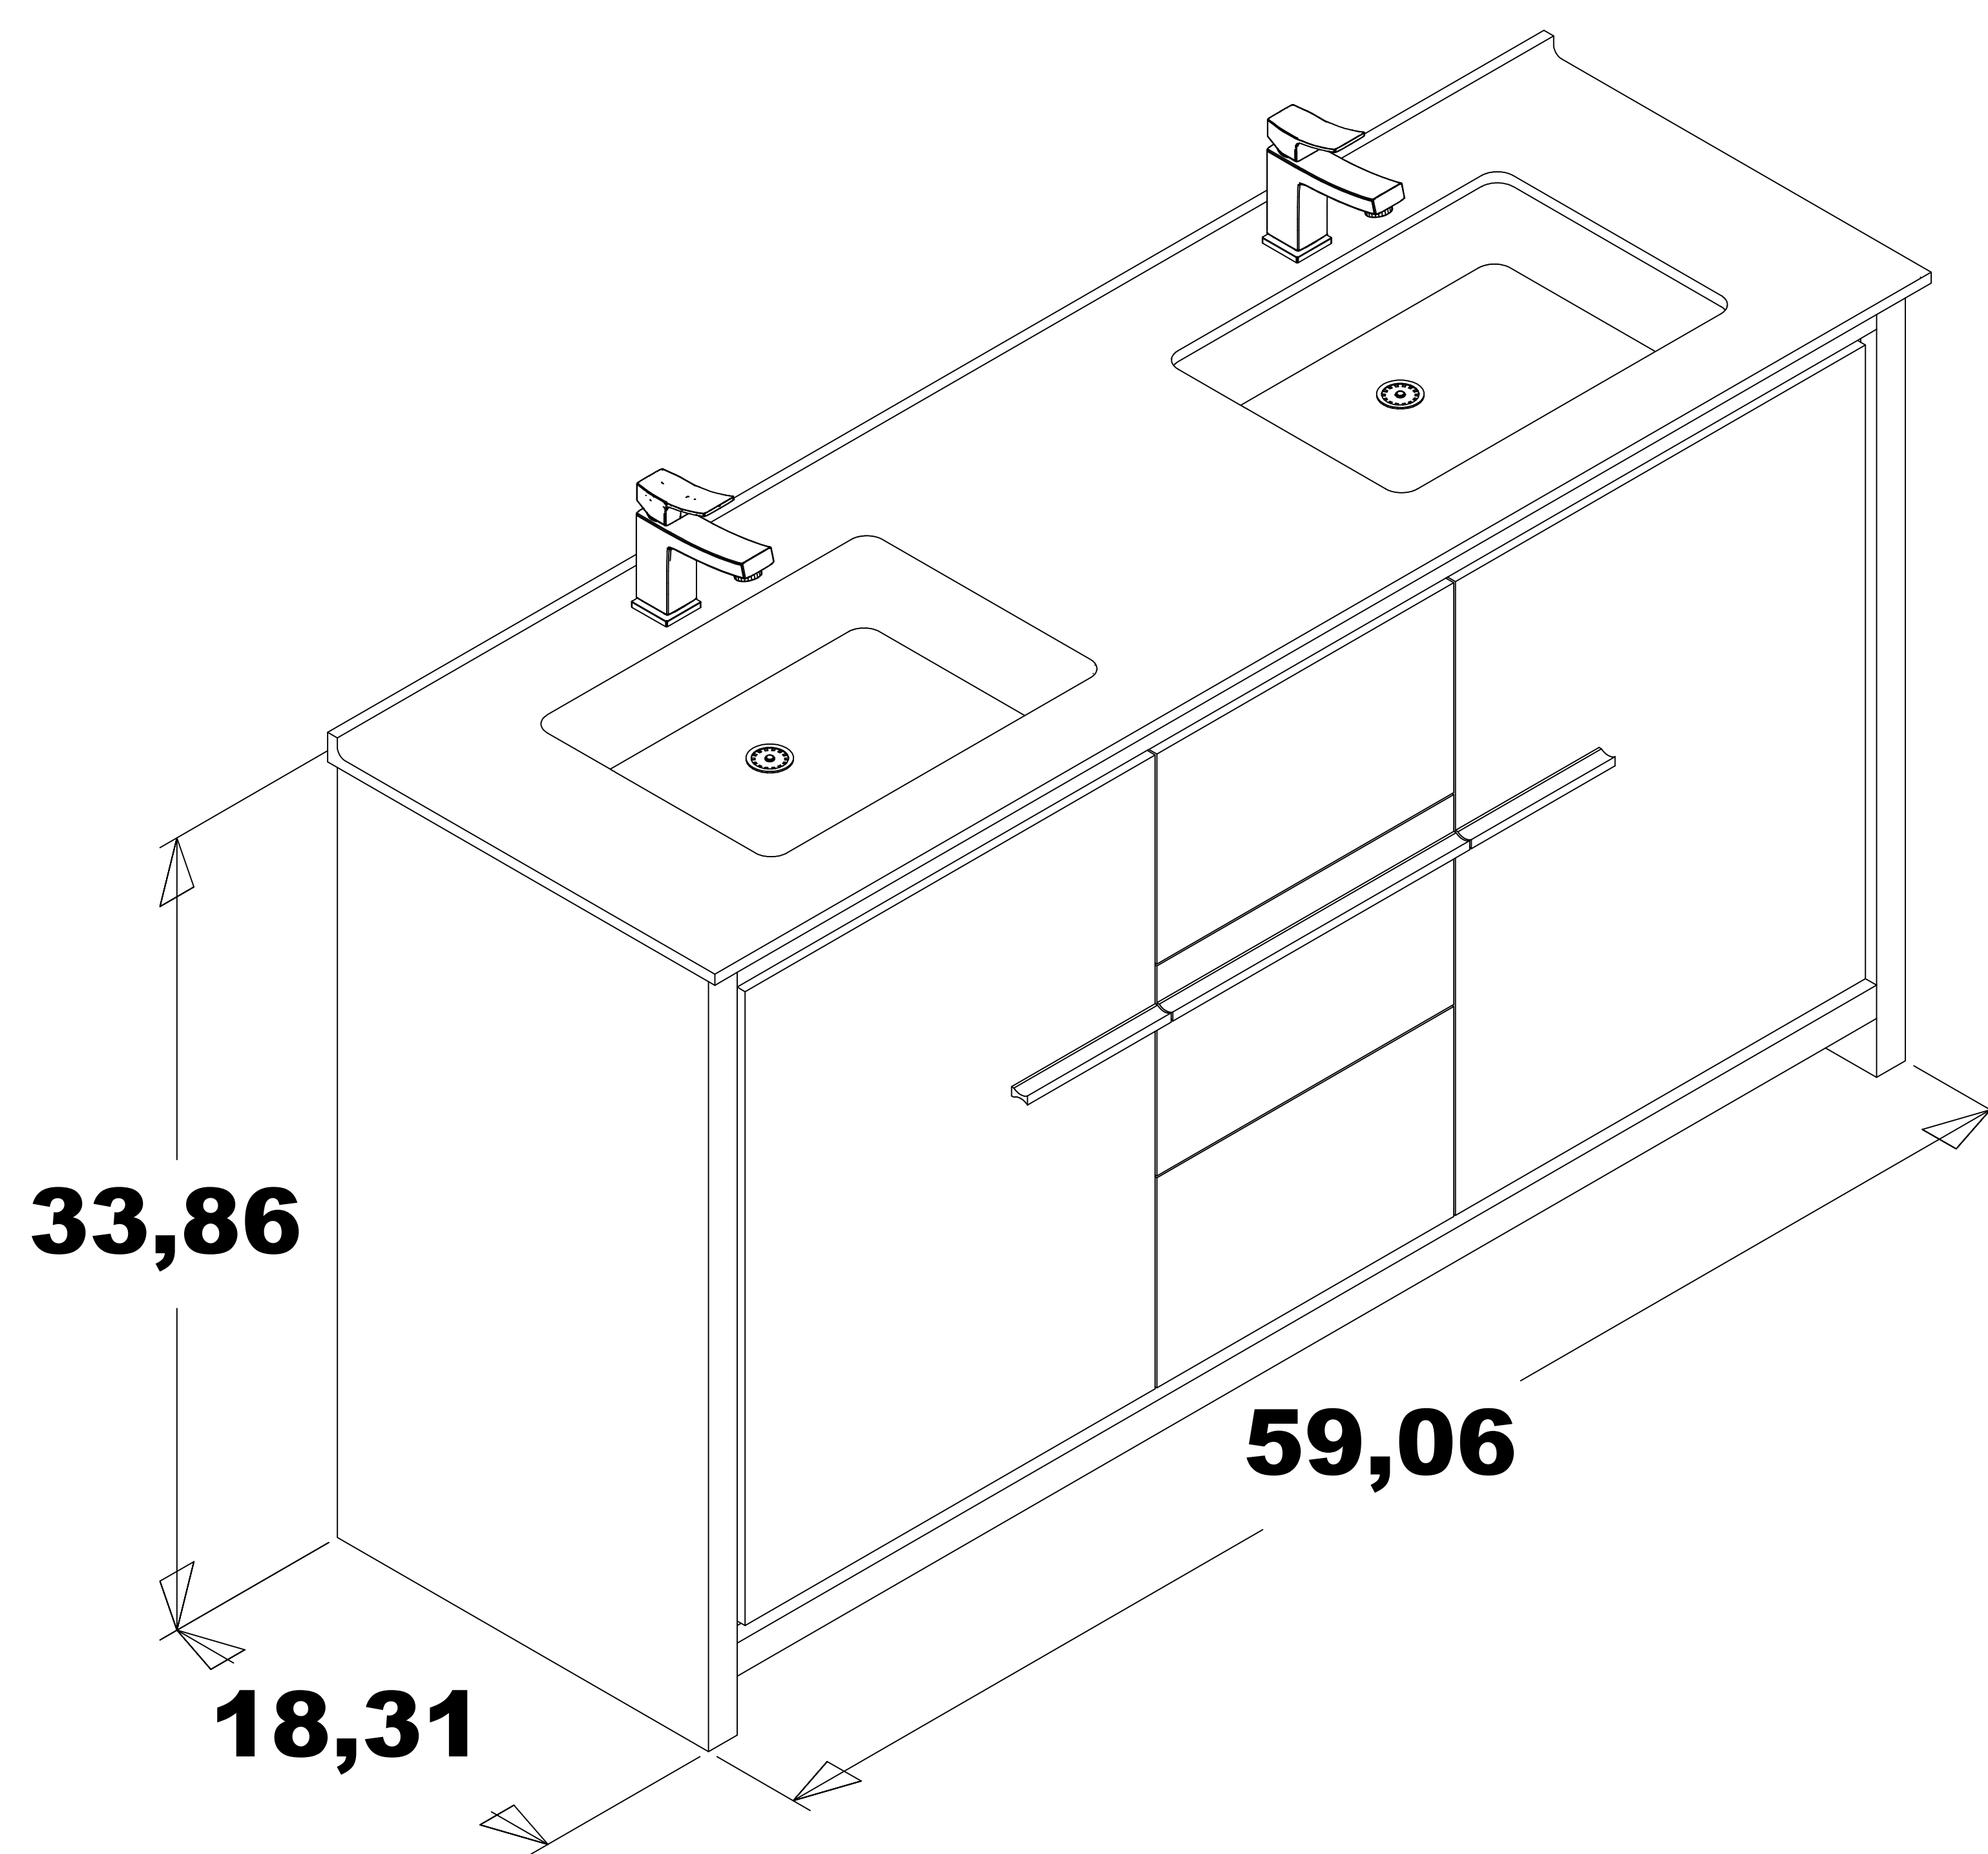

**ALESSIO 60 "**

CABINET

OVERALL DIMENSIONS  
59,06" x 18,31" x 33,86"

ISOMETRIC VIEW

TOP VIEW

FRONT VIEW

BACK VIEW