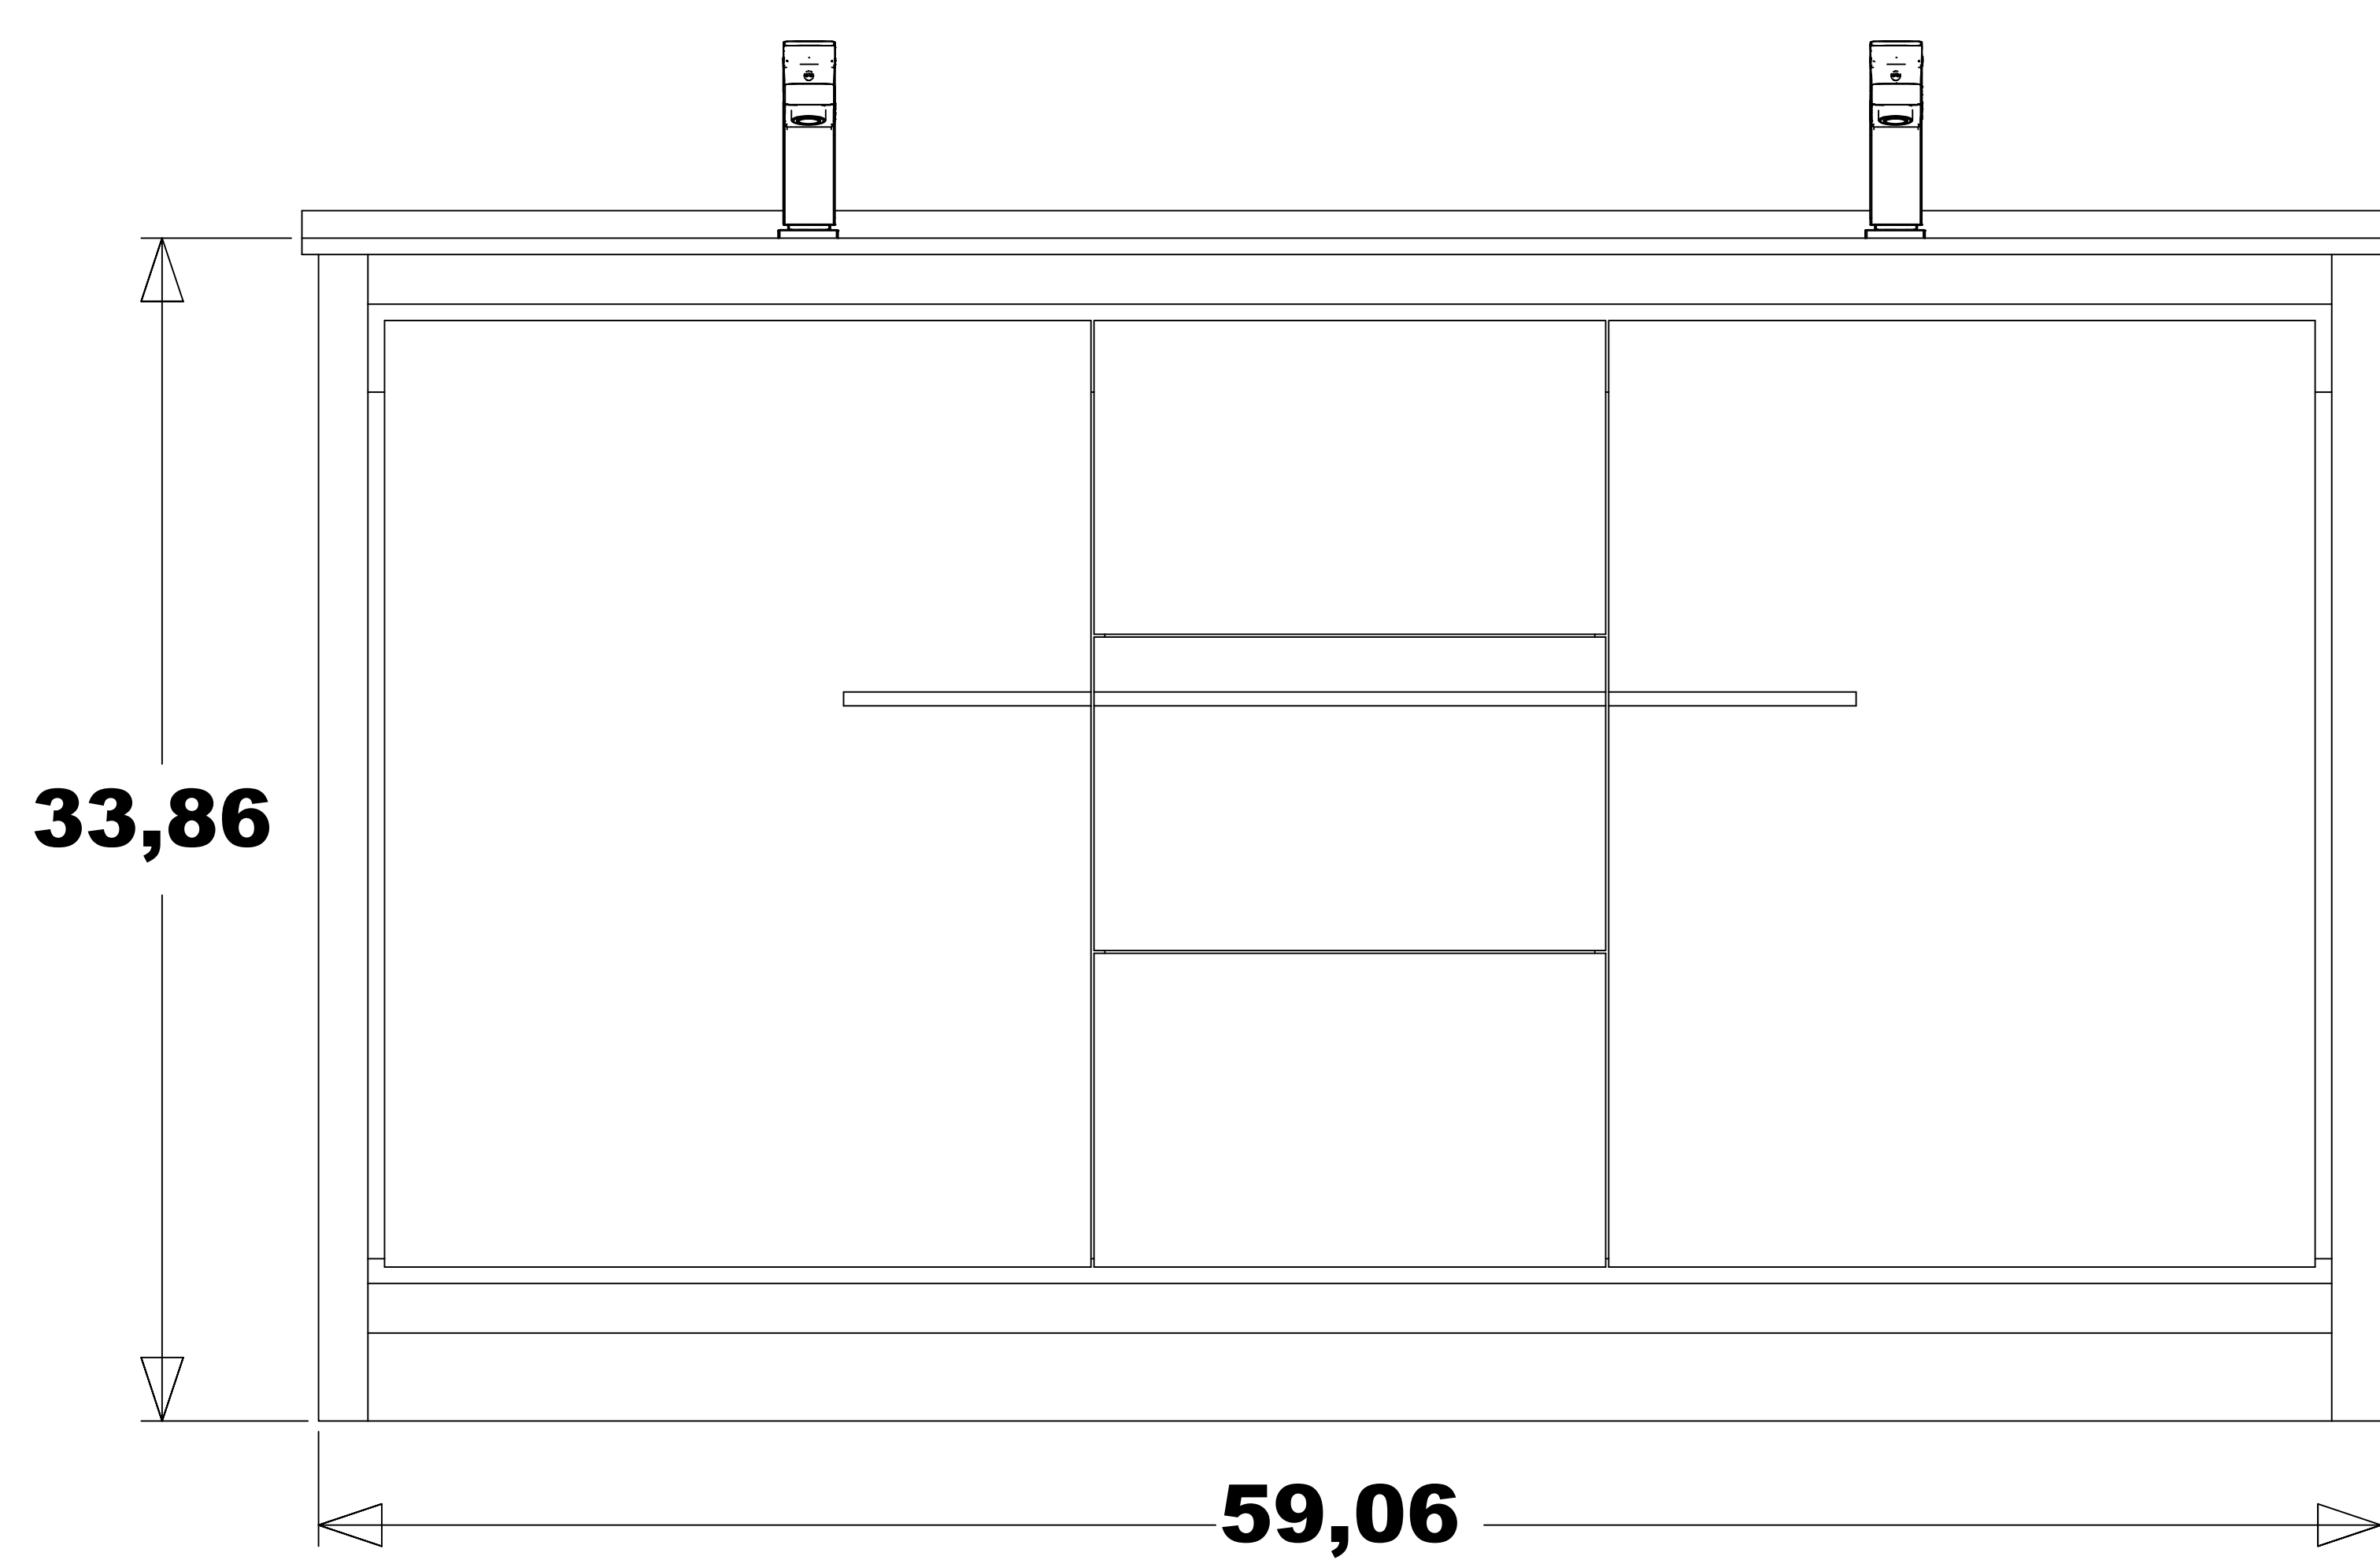

**ALESSIO 60 "**

CABINET

OVERALL DIMENSIONS  
59,06" x 18,31" x 33,86"

ISOMETRIC VIEW

TOP VIEW

FRONT VIEW

BACK VIEW