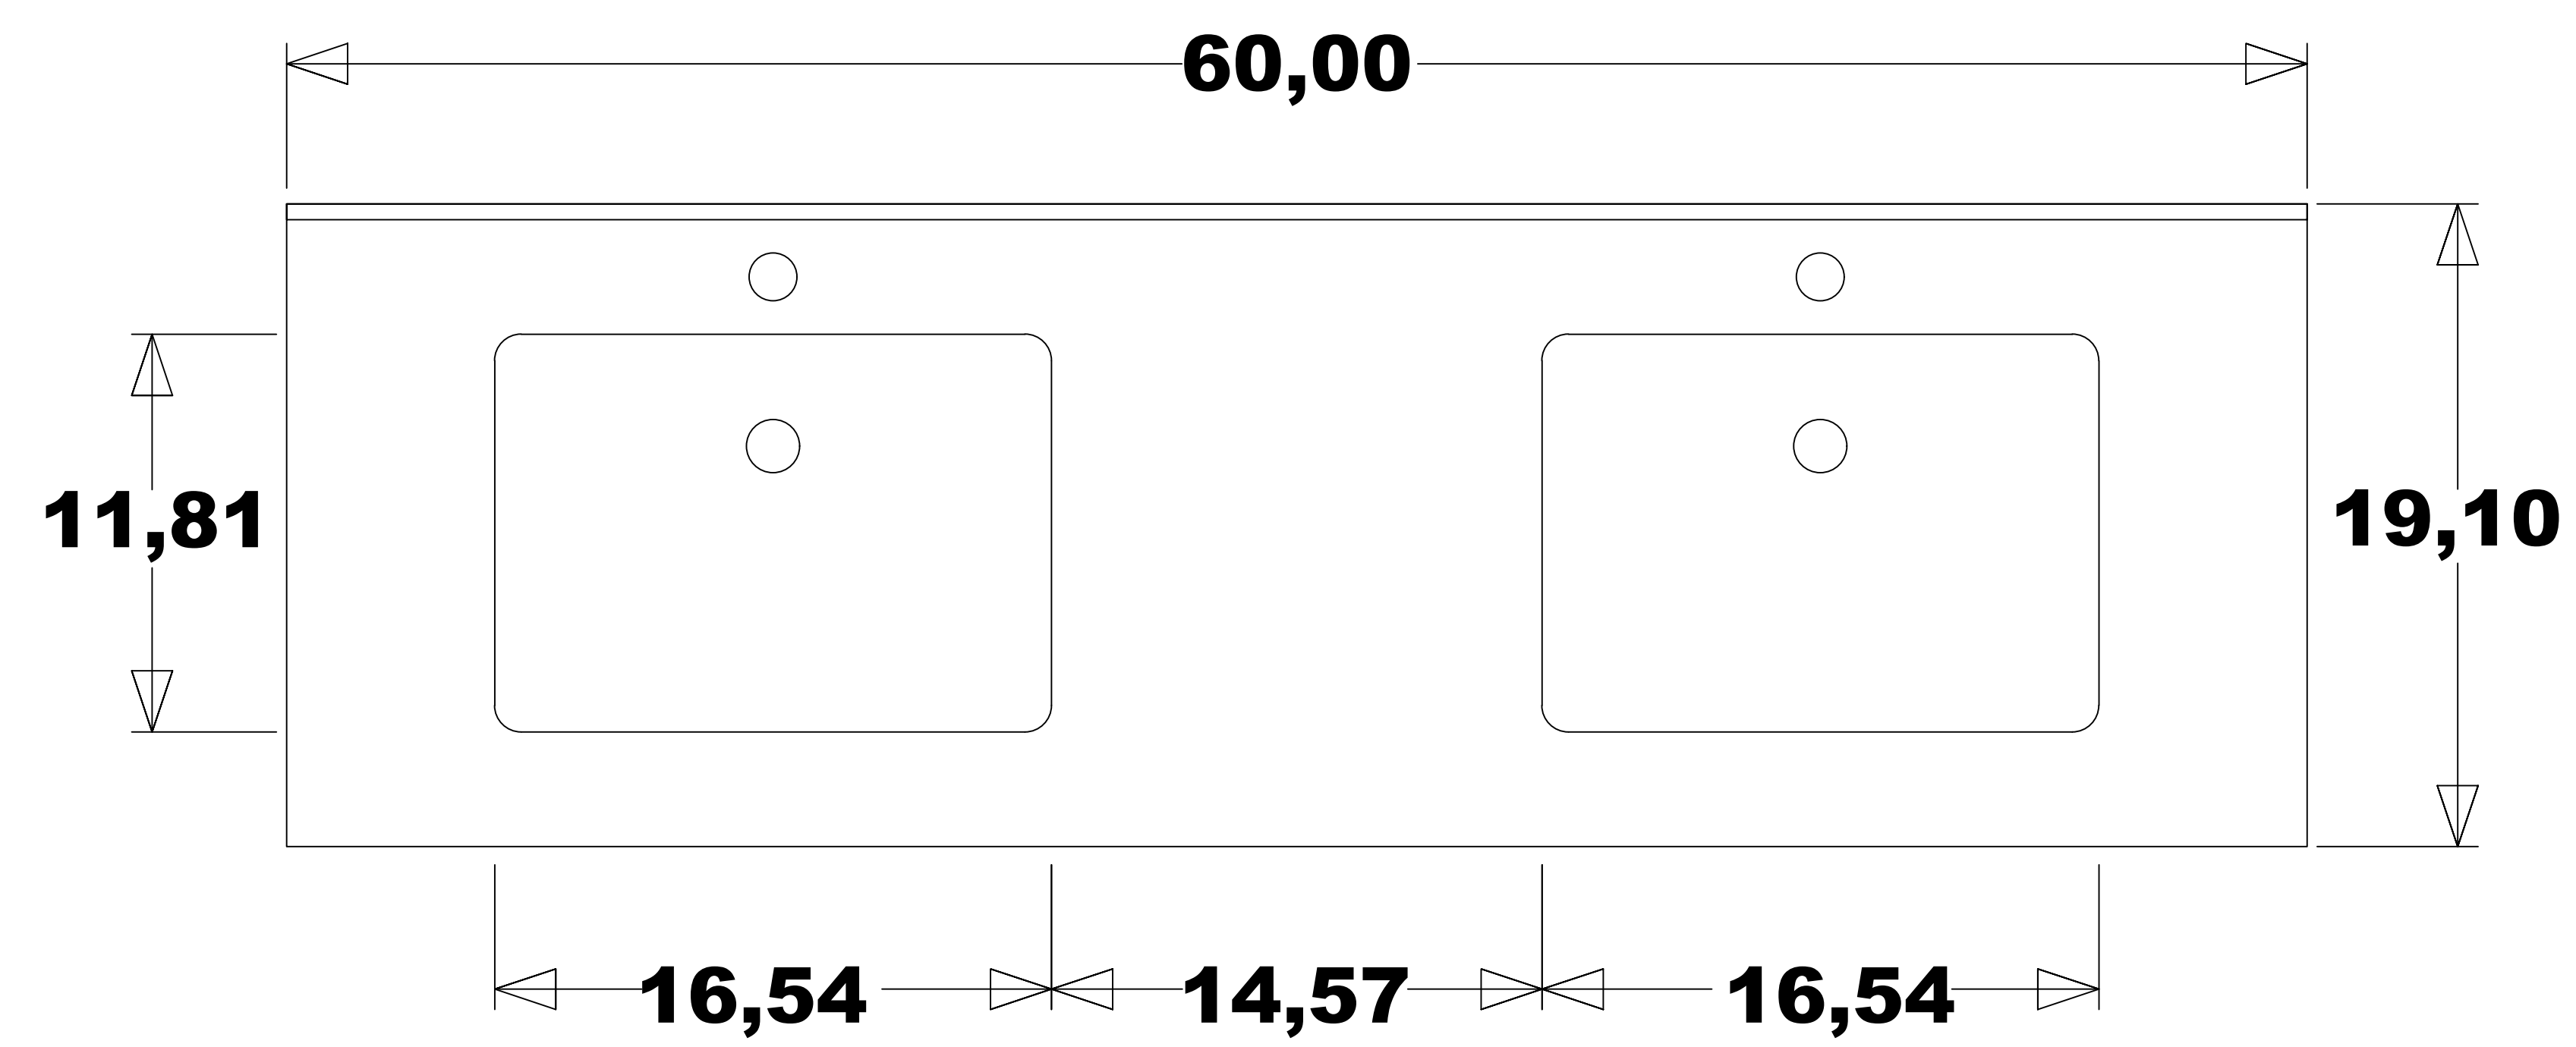

**NONA 60"**

.....  
**CABINET**  
**OVERALL DIMENSIONS**  
**59,06" x 18,31" x 33,86"**

ISOMETRIC VIEW

TOP VIEW

FRONT VIEW

BACK VIEW