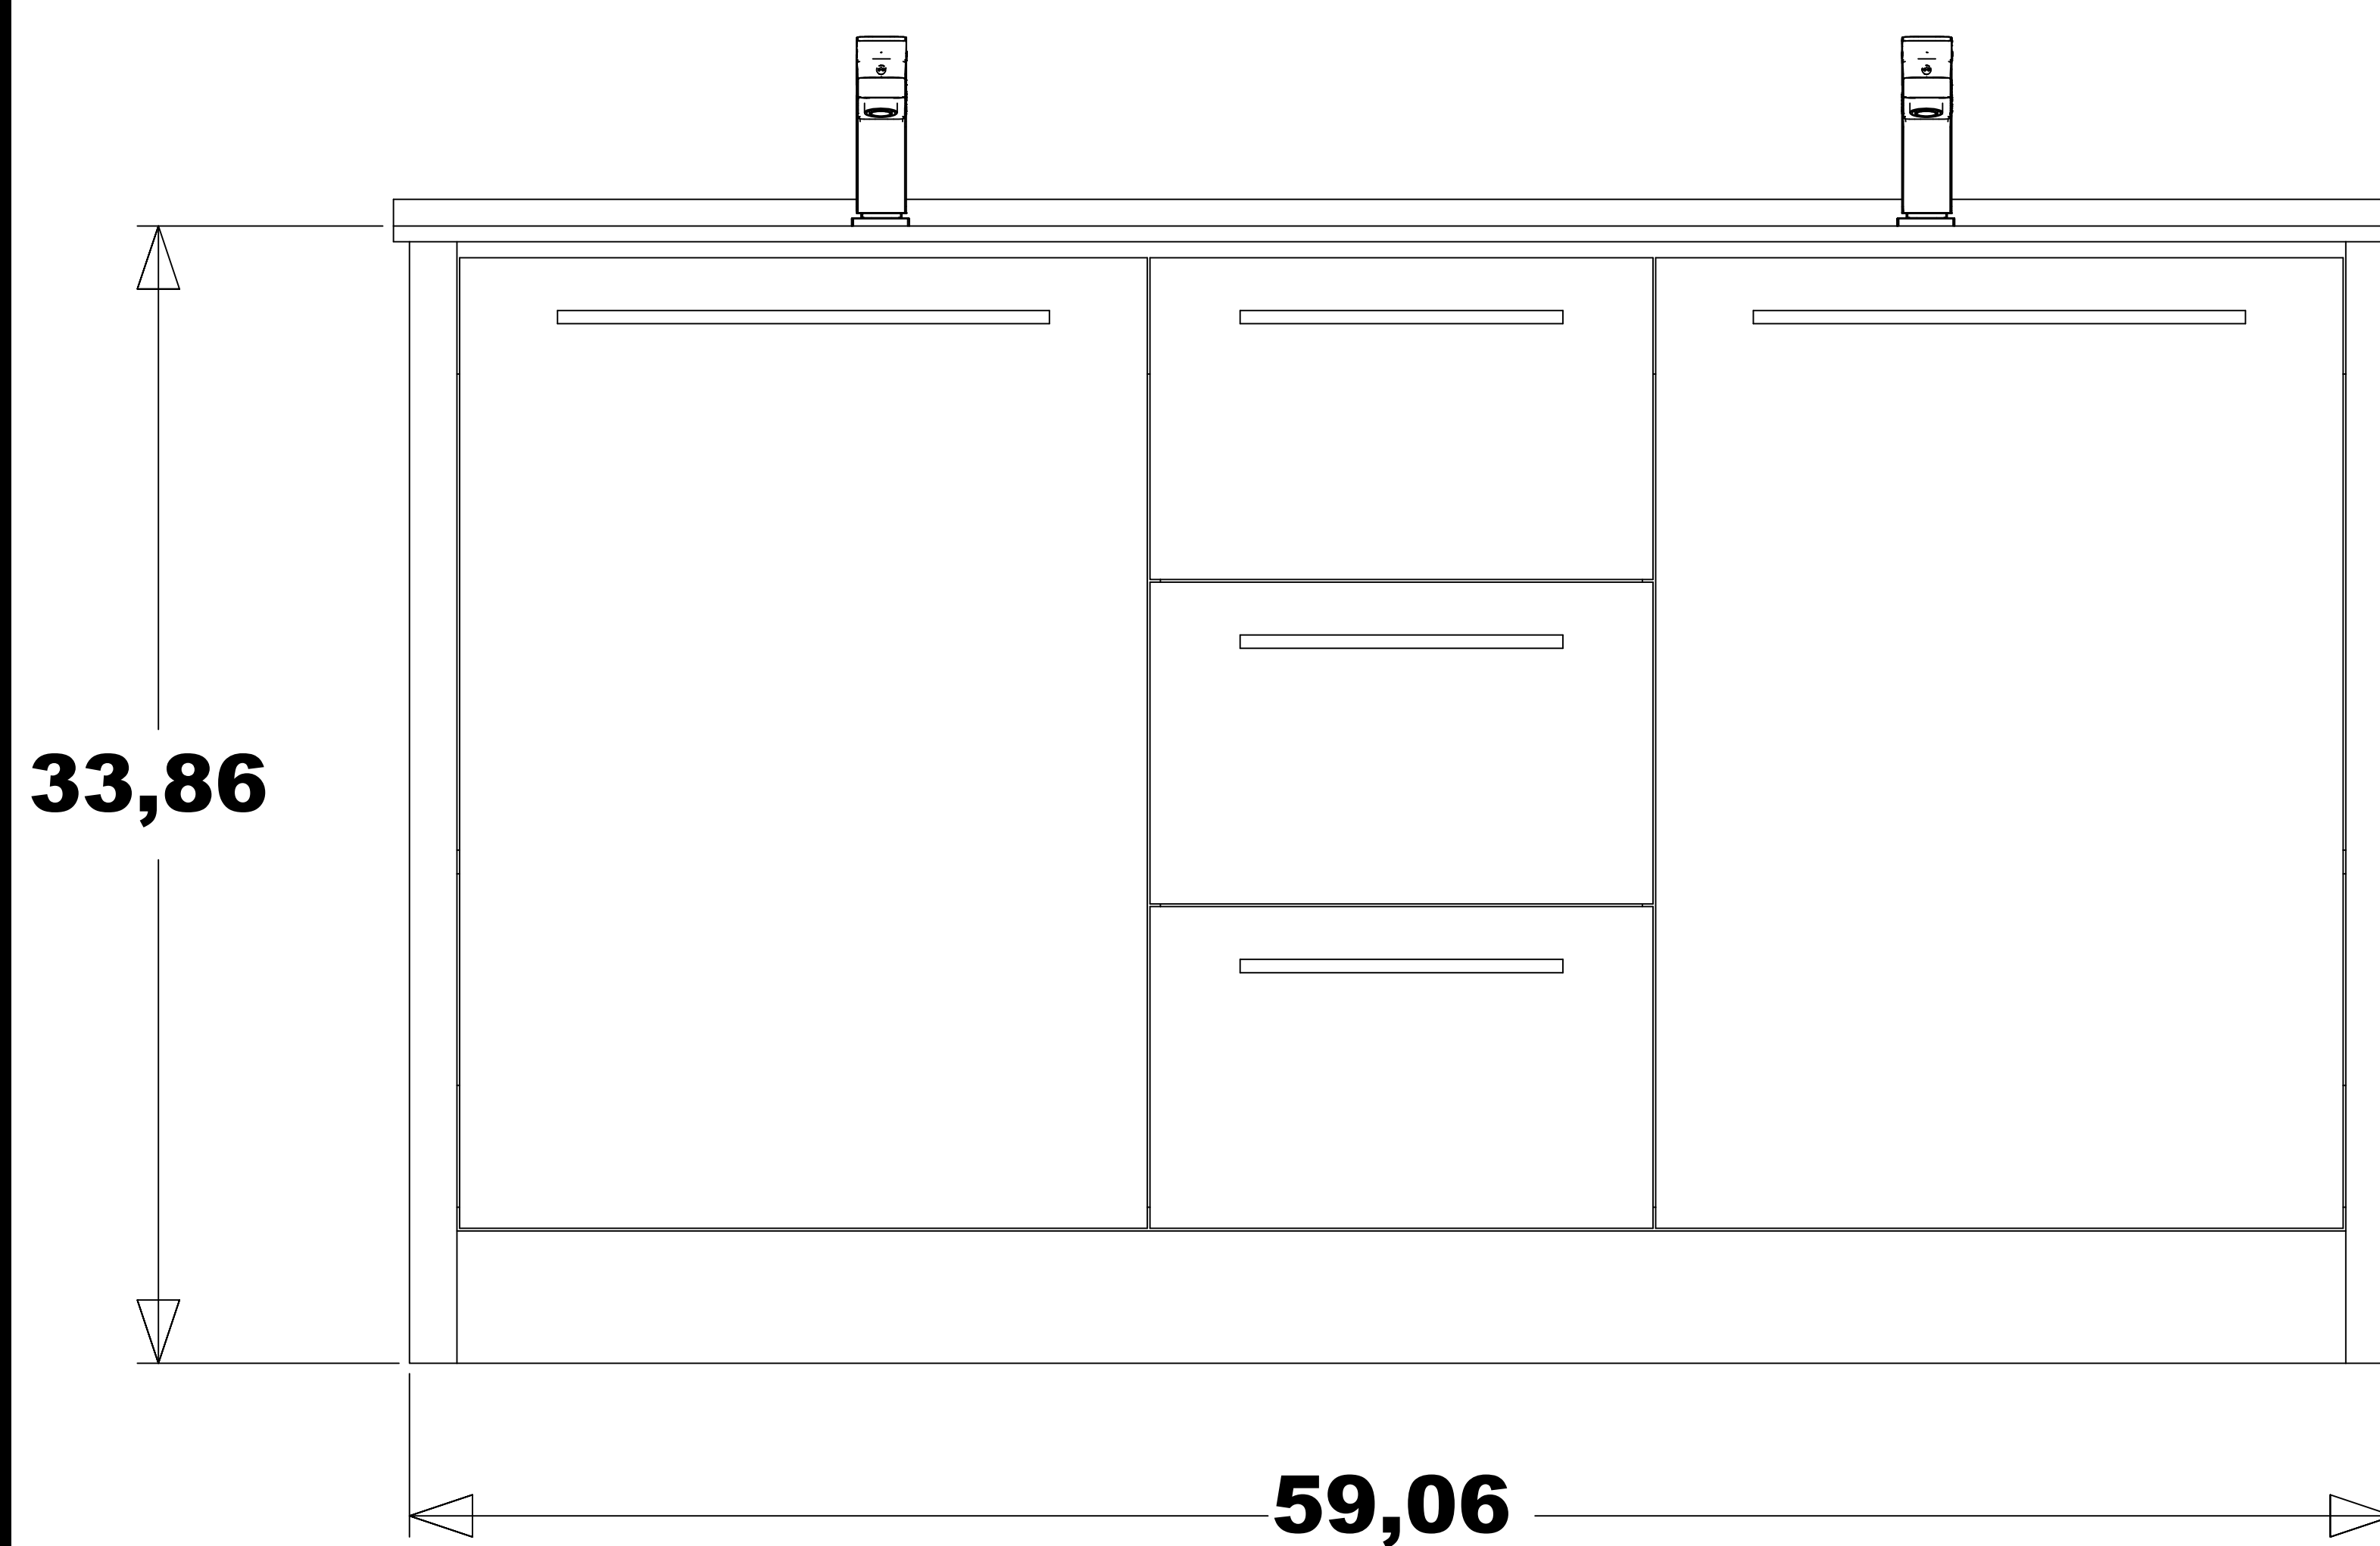

**NONA 60"**

.....  
**CABINET**  
**OVERALL DIMENSIONS**  
**59,06" x 18,31" x 33,86"**

ISOMETRIC VIEW

TOP VIEW

FRONT VIEW

BACK VIEW