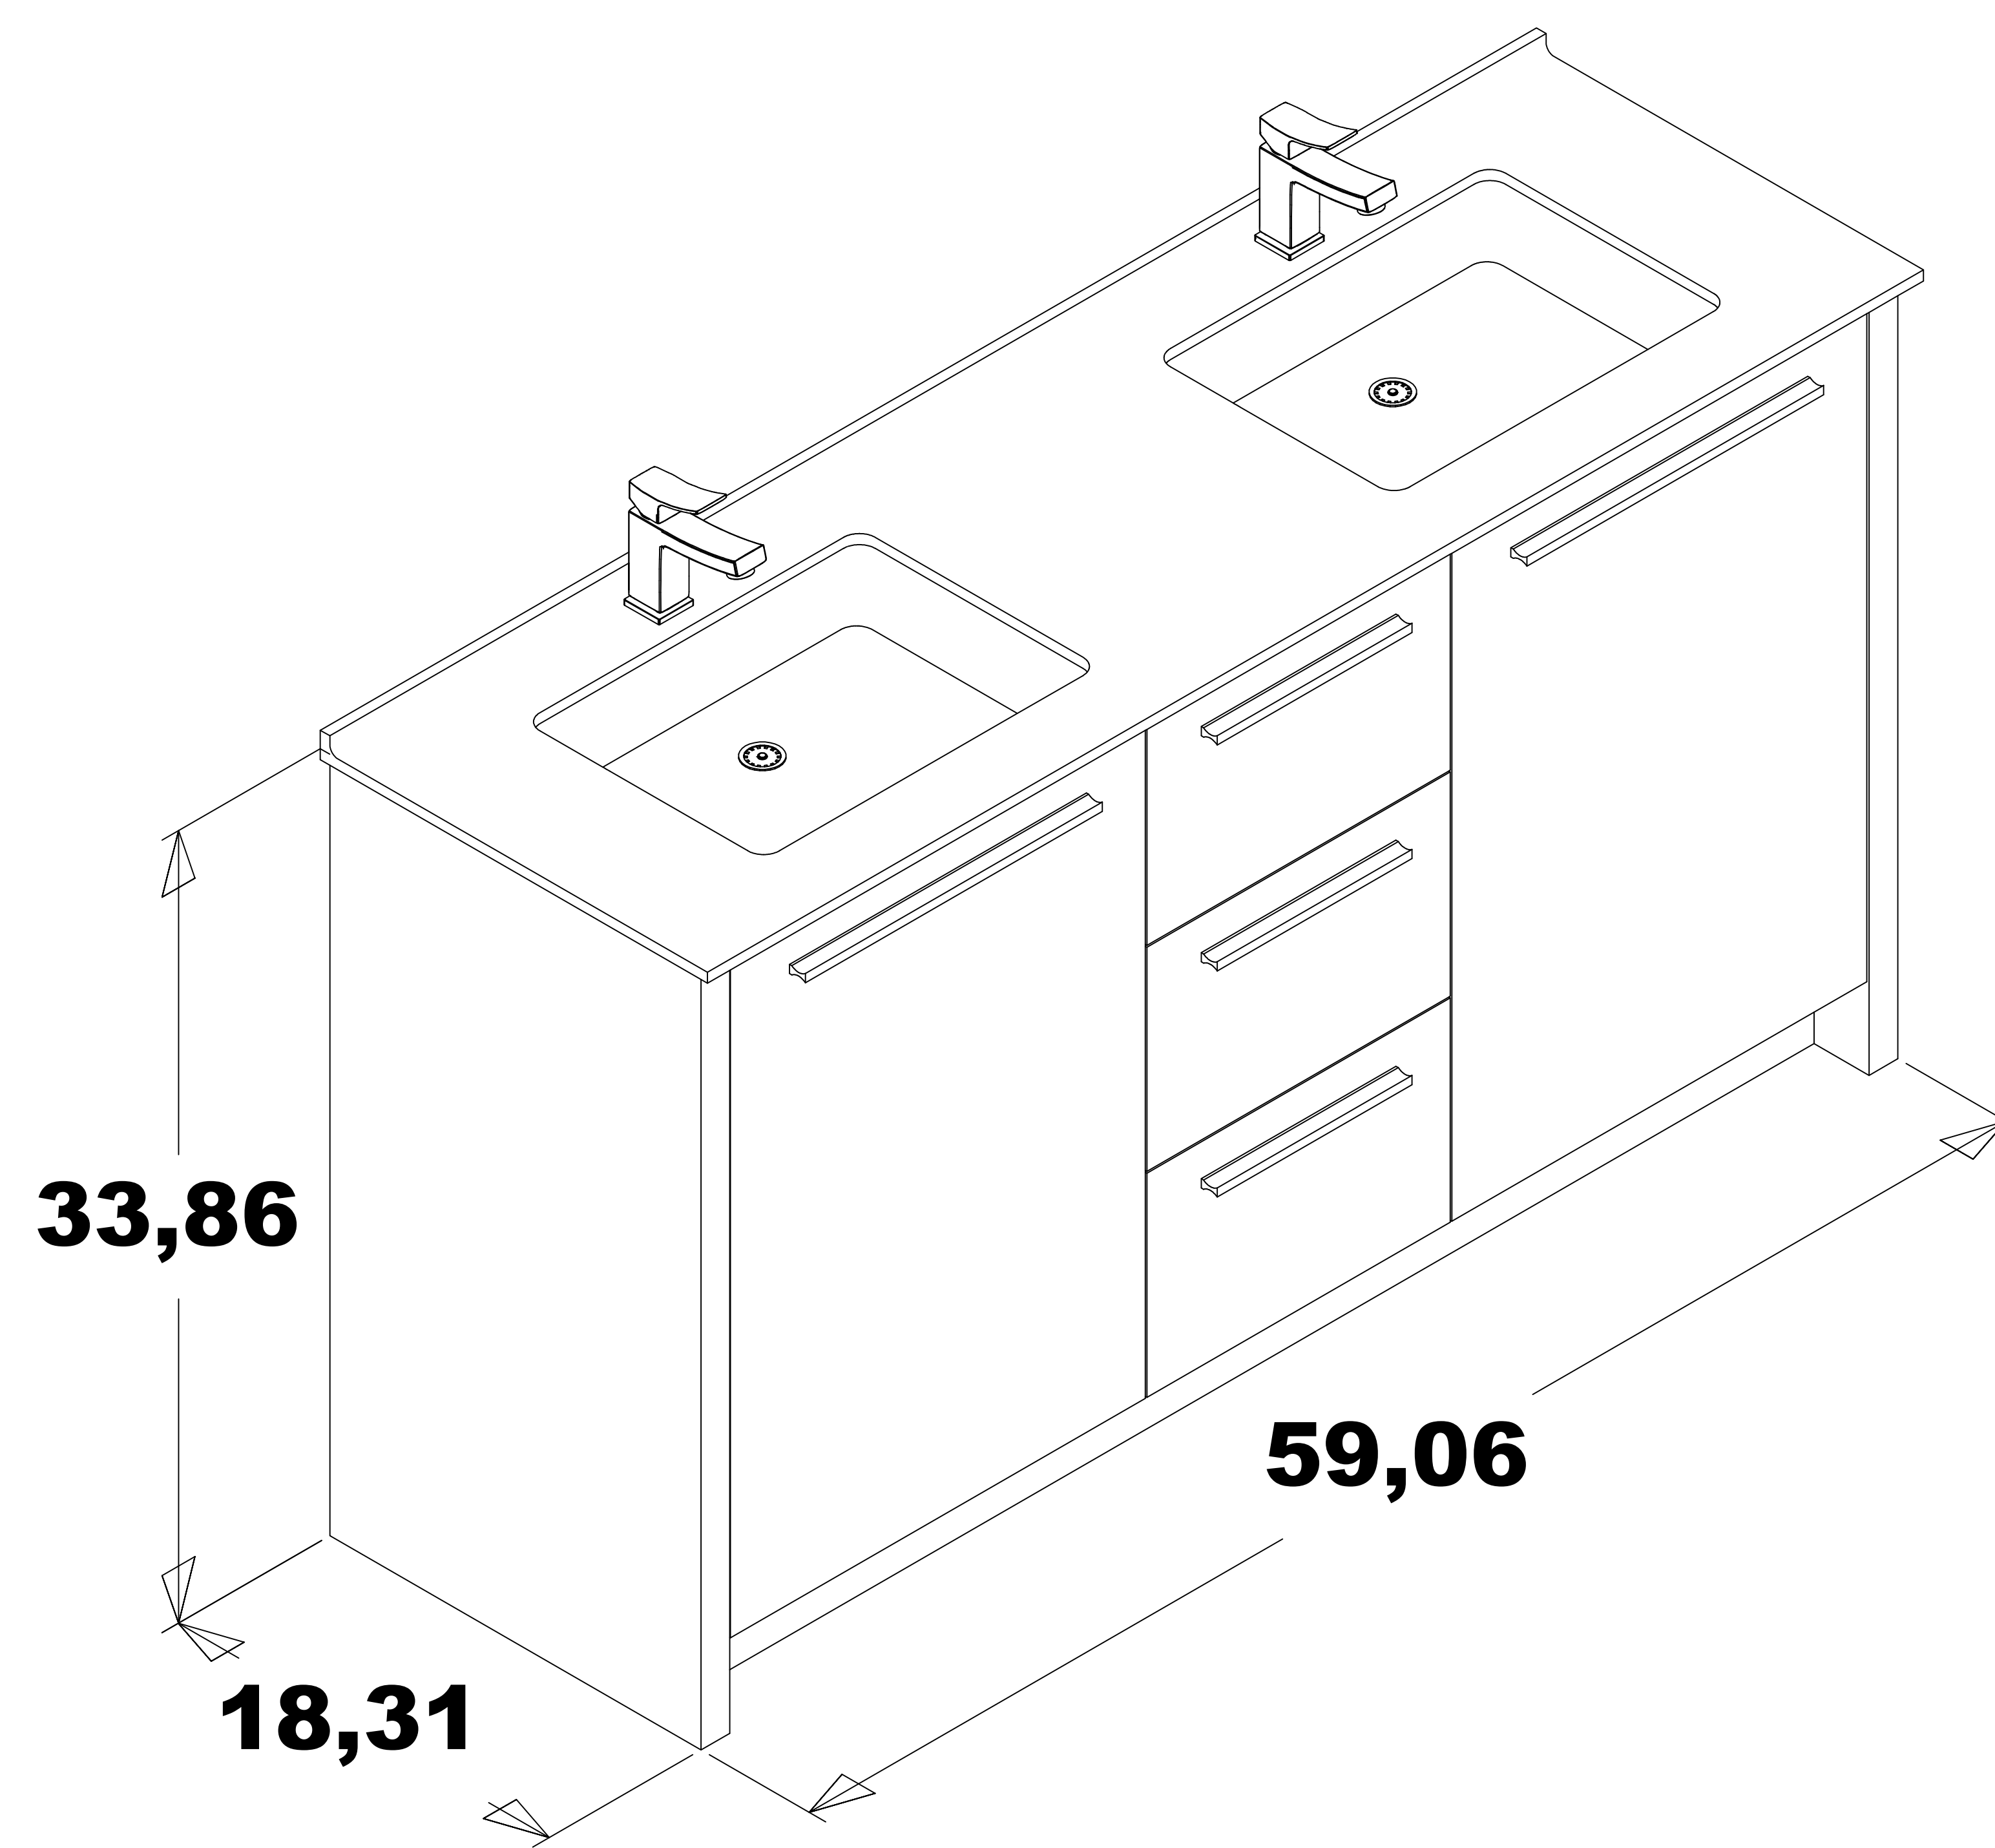

**NONA 60"**

.....  
**CABINET**  
**OVERALL DIMENSIONS**  
**59,06" x 18,31" x 33,86"**

ISOMETRIC VIEW

TOP VIEW

FRONT VIEW

BACK VIEW